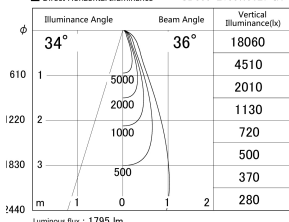

Item no. SD359-2135W9027-IK

Series Name: Lens type Cylinder
Tracklight (In Tack) (SD359-IK)

■ Lighting Distribution Curve (cd/1000 lm)

■ Direct Horizontal Illuminance SD359-2135W9027-IK

Installation	Track mount
Type	
Fixture wattage	21W
Beam angle	36
Color Temp.	2700K
CRI	Ra>90
Luminous	1793 lm
Body	Die-cast aluminum alloy
Body finish	White
Trim finish	White
Reflector finish	N/A
IP Rate	IP20
Light source	COB module
Input Voltage	AC220~240V
Dimming Type	Non-Dimmable
Certificate	CE,CCC
Cut Hole	N/A