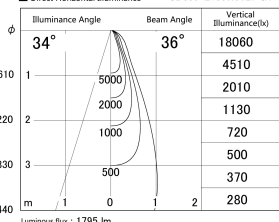

Item no. SD359-2135W9027-IK

Series Name: Lens type Cylinder
Tracklight (In Tack) (SD359-IK)

■ Lighting Distribution Curve (cd/1000 lm)

■ Direct Horizontal Illuminance SD359-2135W9027-IK

Installation	Track mount
Type	Lens type Cylinder Tracklight (In Tack) (SD359-IK)
Fixture wattage	21W
Beam angle	36
Color Temp.	2700K
CRI	Ra>90
Luminous	1793 lm
Body	Die-cast aluminum alloy
Body finish	White
Trim finish	White
Reflector finish	N/A
IP Rate	IP20
Light source	COB module
Input Voltage	AC220~240V
Dimming Type	Non-Dimmable
Certificate	CE,CCC
Cut Hole	N/A