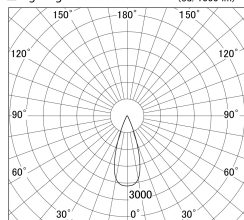

Item no. SD359-2135W9027-IK

Series Name: Lens type Cylinder
Tracklight (In Tack) (SD359-IK)

■ Lighting Distribution Curve (cd/1000 lm)

■ Direct Horizontal Illuminance SD359-2135W9027-IK

Installation	Track mount
Type	
Fixture wattage	21W
Beam angle	36
Color Temp.	2700K
CRI	Ra>90
Luminous	1793 lm
Body	Die-cast aluminum alloy
Body finish	White
Trim finish	White
Reflector finish	N/A
IP Rate	IP20
Light source	COB module
Input Voltage	AC220~240V
Dimming Type	Non-Dimmable
Certificate	CE,CCC
Cut Hole	N/A