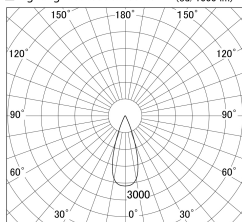

Item no. SD359-2135W9027-IK

Series Name: Lens type Cylinder
Tracklight (In Tack) (SD359-IK)

■ Lighting Distribution Curve (cd/1000 lm)

■ Direct Horizontal Illuminance SD359-2135W9027-IK

Installation	Track mount
Type	Lens type Cylinder Tracklight (In Tack) (SD359-IK)
Fixture wattage	21W
Beam angle	36
Color Temp.	2700K
CRI	Ra>90
Luminous	1793 lm
Body	Die-cast aluminum alloy
Body finish	White
Trim finish	White
Reflector finish	N/A
IP Rate	IP20
Light source	COB module
Input Voltage	AC220~240V
Dimming Type	Non-Dimmable
Certificate	CE,CCC
Cut Hole	N/A