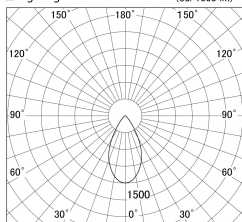

Item no. SD359-2150W9027-IK

Series Name: Lens type Cylinder  
Tracklight (In Tack) (SD359-IK)

■ Lighting Distribution Curve (cd/1000 lm)

■ Direct Horizontal Illuminance SD359-2150W9027-IK

Installation	Track mount
Type	Lens type Cylinder Tracklight (In Tack) (SD359-IK)
Fixture wattage	21W
Beam angle	54
Color Temp.	2700K
CRI	Ra>90
Luminous	1806 lm
Body	Die-cast aluminum alloy
Body finish	White
Trim finish	White
Reflector finish	N/A
IP Rate	IP20
Light source	COB module
Input Voltage	AC220~240V
Dimming Type	Non-Dimmable
Certificate	CE,CCC
Cut Hole	N/A