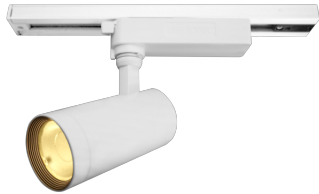

Item no. SD359-2150W9027-IK

Series Name: Lens type Cylinder
Tracklight (In Tack) (SD359-IK)

Installation	Track mount
Type	
Fixture wattage	21W
Beam angle	54
Color Temp.	2700K
CRI	Ra>90
Luminous	1806 lm
Body	Die-cast aluminum alloy
Body finish	White
Trim finish	White
Reflector finish	N/A
IP Rate	IP20
Light source	COB module
Input Voltage	AC220~240V
Dimming Type	Non-Dimmable
Certificate	CE,CCC
Cut Hole	N/A