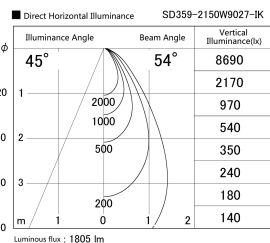

Item no. SD359-2150W9027-IK

Series Name: Lens type Cylinder
Tracklight (In Tack) (SD359-IK)

Installation	Track mount
Type	
Fixture wattage	21W
Beam angle	54
Color Temp.	2700K
CRI	Ra>90
Luminous	1806 lm
Body	Die-cast aluminum alloy
Body finish	White
Trim finish	White
Reflector finish	N/A
IP Rate	IP20
Light source	COB module
Input Voltage	AC220~240V
Dimming Type	Non-Dimmable
Certificate	CE,CCC
Cut Hole	N/A