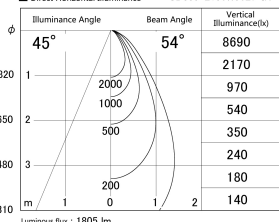

Item no. SD359-2150W9027-IK

Series Name: Lens type Cylinder  
Tracklight (In Tack) (SD359-IK)

■ Lighting Distribution Curve (cd/1000 lm)

■ Direct Horizontal Illuminance SD359-2150W9027-IK

Installation	Track mount
Type	Lens type Cylinder Tracklight (In Tack) (SD359-IK)
Fixture wattage	21W
Beam angle	54
Color Temp.	2700K
CRI	Ra>90
Luminous	1806 lm
Body	Die-cast aluminum alloy
Body finish	White
Trim finish	White
Reflector finish	N/A
IP Rate	IP20
Light source	COB module
Input Voltage	AC220~240V
Dimming Type	Non-Dimmable
Certificate	CE,CCC
Cut Hole	N/A