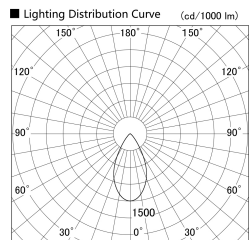

Item no. SD359-2150W9027-IK

Series Name: Lens type Cylinder
Tracklight (In Tack) (SD359-IK)

Installation	Track mount
Type	
Fixture wattage	21W
Beam angle	54
Color Temp.	2700K
CRI	Ra>90
Luminous	1806 lm
Body	Die-cast aluminum alloy
Body finish	White
Trim finish	White
Reflector finish	N/A
IP Rate	IP20
Light source	COB module
Input Voltage	AC220~240V
Dimming Type	Non-Dimmable
Certificate	CE,CCC
Cut Hole	N/A