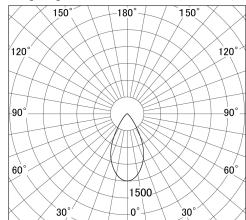

Item no. SD359-2150W9027-IK

Series Name: Lens type Cylinder
Tracklight (In Tack) (SD359-IK)

Installation	Track mount		
Type	Lens type	Cylinder	
	Tracklight	(In Tack)	(SD359-IK)
Fixture wattage	21W		
Beam angle	54		
Color Temp.	2700K		
CRI	Ra>90		
Luminous	1806 lm		
Body	Die-cast aluminum alloy		
Body finish	White		
Trim finish	White		
Reflector finish	N/A		
IP Rate	IP20		
Light source	COB module		
Input Voltage	AC220~240V		
Dimming Type	Non-Dimmable		
Certificate	CE,CCC		
Cut Hole	N/A		

■ Lighting Distribution Curve (cd/1000 lm)

■ Direct Horizontal Illuminance SD359-2150W9027-IK