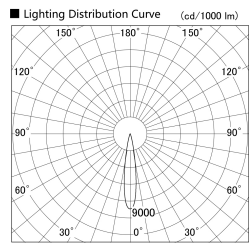

Item no. SD359-1415W9027-IK

Series Name: Lens type Cylinder
Tracklight (In Tack) (SD359-IK)

Installation	Track mount
Type	
Fixture wattage	14W
Beam angle	17
Color Temp.	2700K
CRI	Ra>90
Luminous	1272 lm
Body	Die-cast aluminum alloy
Body finish	White
Trim finish	White
Reflector finish	N/A
IP Rate	IP20
Light source	COB module
Input Voltage	AC220~240V
Dimming Type	Non-Dimmable
Certificate	CE,CCC
Cut Hole	N/A