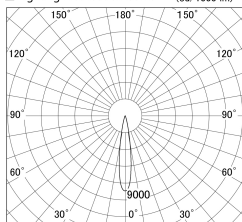

Item no. SD359-1415W9027-IK

Series Name: Lens type Cylinder
Tracklight (In Tack) (SD359-IK)

■ Lighting Distribution Curve (cd/1000 lm)

■ Direct Horizontal Illuminance SD359-1415W9027-IK

| | |
|------------------|----------------------------------------------------------|
| Installation | Track mount |
| Type | Lens type Cylinder Tracklight (In Tack) (SD359-IK) |
| Fixture wattage | 14W |
| Beam angle | 17 |
| Color Temp. | 2700K |
| CRI | Ra>90 |
| Luminous | 1272 lm |
| Body | Die-cast aluminum alloy |
| Body finish | White |
| Trim finish | White |
| Reflector finish | N/A |
| IP Rate | IP20 |
| Light source | COB module |
| Input Voltage | AC220~240V |
| Dimming Type | Non-Dimmable |
| Certificate | CE,CCC |
| Cut Hole | N/A |