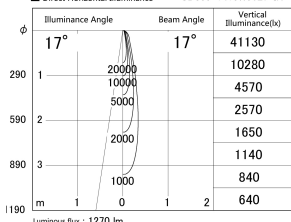

Item no. SD359-1415W9027-IK

Series Name: Lens type Cylinder
Tracklight (In Tack) (SD359-IK)

■ Lighting Distribution Curve (cd/1000 lm)

■ Direct Horizontal Illuminance SD359-1415W9027-IK

| | |
|------------------|----------------------------------------------------------|
| Installation | Track mount |
| Type | Lens type Cylinder Tracklight (In Tack) (SD359-IK) |
| Fixture wattage | 14W |
| Beam angle | 17 |
| Color Temp. | 2700K |
| CRI | Ra>90 |
| Luminous | 1272 lm |
| Body | Die-cast aluminum alloy |
| Body finish | White |
| Trim finish | White |
| Reflector finish | N/A |
| IP Rate | IP20 |
| Light source | COB module |
| Input Voltage | AC220~240V |
| Dimming Type | Non-Dimmable |
| Certificate | CE,CCC |
| Cut Hole | N/A |