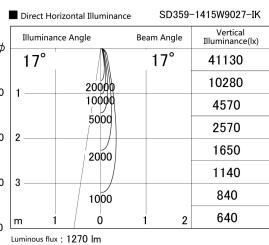

Item no. SD359-1415W9027-IK

Series Name: Lens type Cylinder
Tracklight (In Tack) (SD359-IK)

Installation	Track mount
Type	
Fixture wattage	14W
Beam angle	17
Color Temp.	2700K
CRI	Ra>90
Luminous	1272 lm
Body	Die-cast aluminum alloy
Body finish	White
Trim finish	White
Reflector finish	N/A
IP Rate	IP20
Light source	COB module
Input Voltage	AC220~240V
Dimming Type	Non-Dimmable
Certificate	CE,CCC
Cut Hole	N/A