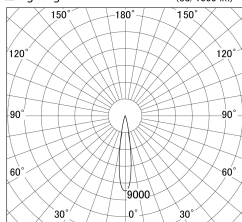

Item no. SD359-1415W9027-IK

Series Name: Lens type Cylinder
Tracklight (In Tack) (SD359-IK)

■ Lighting Distribution Curve (cd/1000 lm)

■ Direct Horizontal Illuminance SD359-1415W9027-IK

Installation	Track mount
Type	Lens type Cylinder Tracklight (In Tack) (SD359-IK)
Fixture wattage	14W
Beam angle	17
Color Temp.	2700K
CRI	Ra>90
Luminous	1272 lm
Body	Die-cast aluminum alloy
Body finish	White
Trim finish	White
Reflector finish	N/A
IP Rate	IP20
Light source	COB module
Input Voltage	AC220~240V
Dimming Type	Non-Dimmable
Certificate	CE,CCC
Cut Hole	N/A