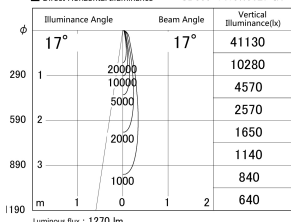

Item no. SD359-1415W9027-IK

Series Name: Lens type Cylinder
Tracklight (In Tack) (SD359-IK)

■ Lighting Distribution Curve (cd/1000 lm)

■ Direct Horizontal Illuminance SD359-1415W9027-IK

Installation	Track mount
Type	Lens type Cylinder Tracklight (In Tack) (SD359-IK)
Fixture wattage	14W
Beam angle	17
Color Temp.	2700K
CRI	Ra>90
Luminous	1272 lm
Body	Die-cast aluminum alloy
Body finish	White
Trim finish	White
Reflector finish	N/A
IP Rate	IP20
Light source	COB module
Input Voltage	AC220~240V
Dimming Type	Non-Dimmable
Certificate	CE,CCC
Cut Hole	N/A