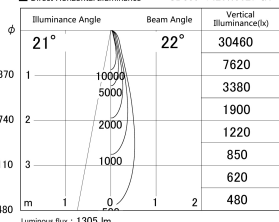

Item no. SD359-1420W9027-IK

Series Name: Lens type Cylinder  
Tracklight (In Tack) (SD359-IK)

■ Lighting Distribution Curve (cd/1000 lm)

■ Direct Horizontal Illuminance SD359-1420W9027-IK

Installation	Track mount		
Type	Lens type	Cylinder	
	Tracklight	(In Tack)	
	(SD359-IK)		
Fixture wattage	14W		
Beam angle	22		
Color Temp.	2700K		
CRI	Ra>90		
Luminous	1306 lm		
Body	Die-cast aluminum alloy		
Body finish	White		
Trim finish	White		
Reflector finish	N/A		
IP Rate	IP20		
Light source	COB module		
Input Voltage	AC220~240V		
Dimming Type	Non-Dimmable		
Certificate	CE,CCC		
Cut Hole	N/A		