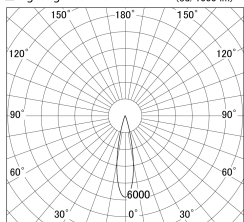

Item no. SD359-1420W9027-IK

Series Name: Lens type Cylinder  
Tracklight (In Tack) (SD359-IK)

■ Lighting Distribution Curve (cd/1000 lm)

■ Direct Horizontal Illuminance SD359-1420W9027-IK

Installation	Track mount		
Type	Lens type	Cylinder	
	Tracklight	(In Tack)	
	(SD359-IK)		
Fixture wattage	14W		
Beam angle	22		
Color Temp.	2700K		
CRI	Ra>90		
Luminous	1306 lm		
Body	Die-cast aluminum alloy		
Body finish	White		
Trim finish	White		
Reflector finish	N/A		
IP Rate	IP20		
Light source	COB module		
Input Voltage	AC220~240V		
Dimming Type	Non-Dimmable		
Certificate	CE,CCC		
Cut Hole	N/A		