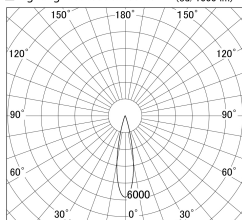

Item no. SD359-1420W9027-IK

Series Name: Lens type Cylinder  
Tracklight (In Tack) (SD359-IK)

■ Lighting Distribution Curve (cd/1000 lm)

■ Direct Horizontal Illuminance SD359-1420W9027-IK

Installation	Track mount
Type	
Fixture wattage	14W
Beam angle	22
Color Temp.	2700K
CRI	Ra>90
Luminous	1306 lm
Body	Die-cast aluminum alloy
Body finish	White
Trim finish	White
Reflector finish	N/A
IP Rate	IP20
Light source	COB module
Input Voltage	AC220~240V
Dimming Type	Non-Dimmable
Certificate	CE,CCC
Cut Hole	N/A