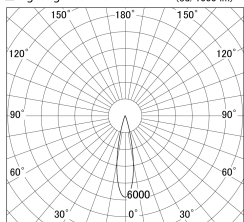

Item no. SD359-1420W9027-IK

Series Name: Lens type Cylinder
Tracklight (In Tack) (SD359-IK)

■ Lighting Distribution Curve (cd/1000 lm)

■ Direct Horizontal Illuminance SD359-1420W9027-IK

Installation	Track mount		
Type	Lens type	Cylinder	
	Tracklight (SD359-IK)	(In Tack)	
Fixture wattage	14W		
Beam angle	22		
Color Temp.	2700K		
CRI	Ra>90		
Luminous	1306 lm		
Body	Die-cast aluminum alloy		
Body finish	White		
Trim finish	White		
Reflector finish	N/A		
IP Rate	IP20		
Light source	COB module		
Input Voltage	AC220~240V		
Dimming Type	Non-Dimmable		
Certificate	CE,CCC		
Cut Hole	N/A		