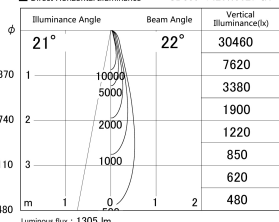

Item no. SD359-1420W9027-IK

Series Name: Lens type Cylinder
Tracklight (In Tack) (SD359-IK)

■ Lighting Distribution Curve (cd/1000 lm)

■ Direct Horizontal Illuminance SD359-1420W9027-IK

Installation	Track mount		
Type	Lens type	Cylinder	
	Tracklight (SD359-IK)	(In Tack)	
Fixture wattage	14W		
Beam angle	22		
Color Temp.	2700K		
CRI	Ra>90		
Luminous	1306 lm		
Body	Die-cast aluminum alloy		
Body finish	White		
Trim finish	White		
Reflector finish	N/A		
IP Rate	IP20		
Light source	COB module		
Input Voltage	AC220~240V		
Dimming Type	Non-Dimmable		
Certificate	CE,CCC		
Cut Hole	N/A		