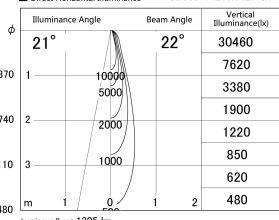

Item no. SD359-1420W9027-IK

Series Name: Lens type Cylinder  
Tracklight (In Tack) (SD359-IK)

■ Lighting Distribution Curve (cd/1000 lm)

■ Direct Horizontal Illuminance SD359-1420W9027-IK

Installation	Track mount
Type	
Fixture wattage	14W
Beam angle	22
Color Temp.	2700K
CRI	Ra>90
Luminous	1306 lm
Body	Die-cast aluminum alloy
Body finish	White
Trim finish	White
Reflector finish	N/A
IP Rate	IP20
Light source	COB module
Input Voltage	AC220~240V
Dimming Type	Non-Dimmable
Certificate	CE,CCC
Cut Hole	N/A