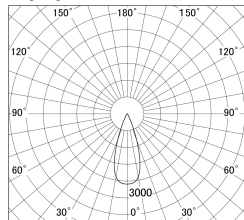

Item no. SD359-1435W9027-IK

Series Name: Lens type Cylinder
Tracklight (In Tack) (SD359-IK)

Installation	Track mount		
Type	Lens type	Cylinder	
	Tracklight	(In Tack)	(SD359-IK)
Fixture wattage	14W		
Beam angle	36		
Color Temp.	2700K		
CRI	Ra>90		
Luminous	1289 lm		
Body	Die-cast aluminum alloy		
Body finish	White		
Trim finish	White		
Reflector finish	N/A		
IP Rate	IP20		
Light source	COB module		
Input Voltage	AC220~240V		
Dimming Type	Non-Dimmable		
Certificate	CE,CCC		
Cut Hole	N/A		

■ Lighting Distribution Curve (cd/1000 lm)

■ Direct Horizontal Illuminance SD359-1435W9027-IK