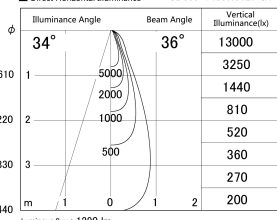

Item no. SD359-1435W9027-IK

Series Name: Lens type Cylinder  
Tracklight (In Tack) (SD359-IK)

■ Lighting Distribution Curve (cd/1000 lm)

■ Direct Horizontal Illuminance SD359-1435W9027-IK

Installation	Track mount
Type	
Fixture wattage	14W
Beam angle	36
Color Temp.	2700K
CRI	Ra>90
Luminous	1289 lm
Body	Die-cast aluminum alloy
Body finish	White
Trim finish	White
Reflector finish	N/A
IP Rate	IP20
Light source	COB module
Input Voltage	AC220~240V
Dimming Type	Non-Dimmable
Certificate	CE,CCC
Cut Hole	N/A