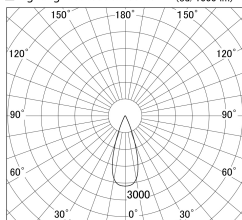

Item no. SD359-1435W9027-IK

Series Name: Lens type Cylinder  
Tracklight (In Tack) (SD359-IK)

■ Lighting Distribution Curve (cd/1000 lm)

■ Direct Horizontal Illuminance SD359-1435W9027-IK

Installation	Track mount
Type	
Fixture wattage	14W
Beam angle	36
Color Temp.	2700K
CRI	Ra>90
Luminous	1289 lm
Body	Die-cast aluminum alloy
Body finish	White
Trim finish	White
Reflector finish	N/A
IP Rate	IP20
Light source	COB module
Input Voltage	AC220~240V
Dimming Type	Non-Dimmable
Certificate	CE,CCC
Cut Hole	N/A