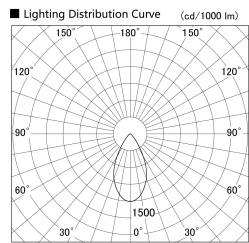

Item no. SD359-1450W9027-IK

Series Name: Lens type Cylinder  
Tracklight (In Tack) (SD359-IK)

Installation	Track mount
Type	
Fixture wattage	14W
Beam angle	54
Color Temp.	2700K
CRI	Ra>90
Luminous	1296 lm
Body	Die-cast aluminum alloy
Body finish	White
Trim finish	White
Reflector finish	N/A
IP Rate	IP20
Light source	COB module
Input Voltage	AC220~240V
Dimming Type	Non-Dimmable
Certificate	CE,CCC
Cut Hole	N/A