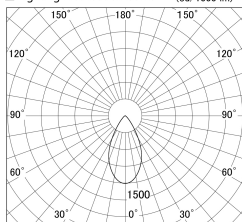

Item no. SD359-1450W9027-IK

Series Name: Lens type Cylinder
Tracklight (In Tack) (SD359-IK)

■ Lighting Distribution Curve (cd/1000 lm)

■ Direct Horizontal Illuminance SD359-1450W9027-IK

Installation	Track mount
Type	Lens type Cylinder Tracklight (In Tack) (SD359-IK)
Fixture wattage	14W
Beam angle	54
Color Temp.	2700K
CRI	Ra>90
Luminous	1296 lm
Body	Die-cast aluminum alloy
Body finish	White
Trim finish	White
Reflector finish	N/A
IP Rate	IP20
Light source	COB module
Input Voltage	AC220~240V
Dimming Type	Non-Dimmable
Certificate	CE,CCC
Cut Hole	N/A