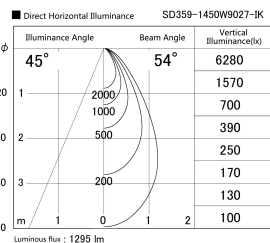

Item no. SD359-1450W9027-IK

Series Name: Lens type Cylinder  
Tracklight (In Tack) (SD359-IK)

Installation	Track mount
Type	
Fixture wattage	14W
Beam angle	54
Color Temp.	2700K
CRI	Ra>90
Luminous	1296 lm
Body	Die-cast aluminum alloy
Body finish	White
Trim finish	White
Reflector finish	N/A
IP Rate	IP20
Light source	COB module
Input Voltage	AC220~240V
Dimming Type	Non-Dimmable
Certificate	CE,CCC
Cut Hole	N/A