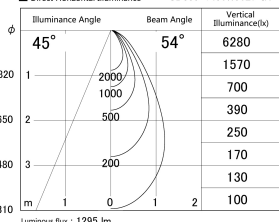

Item no. SD359-1450W9027-IK

Series Name: Lens type Cylinder
Tracklight (In Tack) (SD359-IK)

■ Lighting Distribution Curve (cd/1000 lm)

■ Direct Horizontal Illuminance SD359-1450W9027-IK

Installation	Track mount
Type	Lens type Cylinder Tracklight (In Tack) (SD359-IK)
Fixture wattage	14W
Beam angle	54
Color Temp.	2700K
CRI	Ra>90
Luminous	1296 lm
Body	Die-cast aluminum alloy
Body finish	White
Trim finish	White
Reflector finish	N/A
IP Rate	IP20
Light source	COB module
Input Voltage	AC220~240V
Dimming Type	Non-Dimmable
Certificate	CE,CCC
Cut Hole	N/A