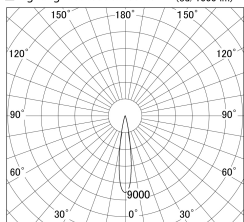

Item no. SD359-2515W9030-IK

Series Name: Lens type Cylinder  
Tracklight (In Tack) (SD359-IK)

■ Lighting Distribution Curve (cd/1000 lm)

■ Direct Horizontal Illuminance SD359-2515W9030-IK

Installation	Track mount
Type	Lens type Cylinder Tracklight (In Tack) (SD359-IK)
Fixture wattage	24.3W
Beam angle	17
Color Temp.	3000K
CRI	Ra>90
Luminous	2182 lm
Body	Die-cast aluminum alloy
Body finish	White
Trim finish	White
Reflector finish	N/A
IP Rate	IP20
Light source	COB module
Input Voltage	AC220~240V
Dimming Type	Non-Dimmable
Certificate	CE,CCC
Cut Hole	N/A