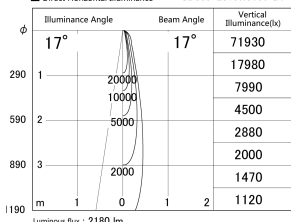

Item no. SD359-2515W9030-IK

Series Name: Lens type Cylinder  
Tracklight (In Tack) (SD359-IK)

■ Lighting Distribution Curve (cd/1000 lm)

■ Direct Horizontal Illuminance SD359-2515W9030-IK

Installation	Track mount
Type	Lens type Cylinder Tracklight (In Tack) (SD359-IK)
Fixture wattage	24.3W
Beam angle	17
Color Temp.	3000K
CRI	Ra>90
Luminous	2182 lm
Body	Die-cast aluminum alloy
Body finish	White
Trim finish	White
Reflector finish	N/A
IP Rate	IP20
Light source	COB module
Input Voltage	AC220~240V
Dimming Type	Non-Dimmable
Certificate	CE,CCC
Cut Hole	N/A