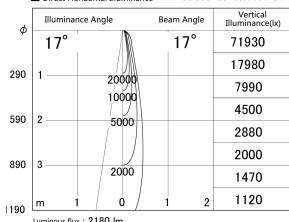

Item no. SD359-2515W9030-IK

Series Name: Lens type Cylinder  
Tracklight (In Tack) (SD359-IK)

■ Lighting Distribution Curve (cd/1000 lm)

■ Direct Horizontal Illuminance SD359-2515W9030-IK

|                  |                         |
|------------------|-------------------------|
| Installation     | Track mount             |
| Type             |                         |
| Fixture wattage  | 24.3W                   |
| Beam angle       | 17                      |
| Color Temp.      | 3000K                   |
| CRI              | Ra>90                   |
| Luminous         | 2182 lm                 |
| Body             | Die-cast aluminum alloy |
| Body finish      | White                   |
| Trim finish      | White                   |
| Reflector finish | N/A                     |
| IP Rate          | IP20                    |
| Light source     | COB module              |
| Input Voltage    | AC220~240V              |
| Dimming Type     | Non-Dimmable            |
| Certificate      | CE,CCC                  |
| Cut Hole         | N/A                     |