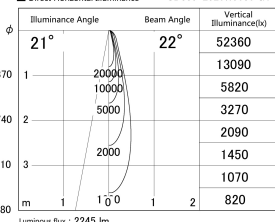

Item no. SD359-2520W9030-IK

Series Name: Lens type Cylinder  
Tracklight (In Tack) (SD359-IK)

■ Lighting Distribution Curve (cd/1000 lm)

■ Direct Horizontal Illuminance SD359-2520W9030-IK

Installation	Track mount
Type	
Fixture wattage	24.3W
Beam angle	22
Color Temp.	3000K
CRI	Ra>90
Luminous	2246 lm
Body	Die-cast aluminum alloy
Body finish	White
Trim finish	White
Reflector finish	N/A
IP Rate	IP20
Light source	COB module
Input Voltage	AC220~240V
Dimming Type	Non-Dimmable
Certificate	CE,CCC
Cut Hole	N/A