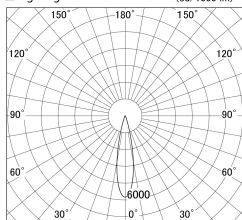

Item no. SD359-2520W9030-IK

Series Name: Lens type Cylinder  
Tracklight (In Tack) (SD359-IK)

■ Lighting Distribution Curve (cd/1000 lm)

■ Direct Horizontal Illuminance SD359-2520W9030-IK

Installation	Track mount
Type	
Fixture wattage	24.3W
Beam angle	22
Color Temp.	3000K
CRI	Ra>90
Luminous	2246 lm
Body	Die-cast aluminum alloy
Body finish	White
Trim finish	White
Reflector finish	N/A
IP Rate	IP20
Light source	COB module
Input Voltage	AC220~240V
Dimming Type	Non-Dimmable
Certificate	CE,CCC
Cut Hole	N/A