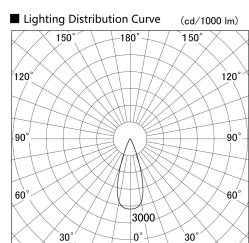

Item no. SD359-2535W9030-IK

Series Name: Lens type Cylinder
Tracklight (In Tack) (SD359-IK)

| | |
|------------------|-------------------------|
| Installation | Track mount |
| Type | |
| Fixture wattage | 24.3W |
| Beam angle | 36 |
| Color Temp. | 3000K |
| CRI | Ra>90 |
| Luminous | 2217 lm |
| Body | Die-cast aluminum alloy |
| Body finish | White |
| Trim finish | White |
| Reflector finish | N/A |
| IP Rate | IP20 |
| Light source | COB module |
| Input Voltage | AC220~240V |
| Dimming Type | Non-Dimmable |
| Certificate | CE,CCC |
| Cut Hole | N/A |