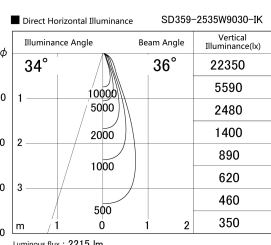

Item no. SD359-2535W9030-IK

Series Name: Lens type Cylinder
Tracklight (In Tack) (SD359-IK)

| | |
|------------------|-------------------------|
| Installation | Track mount |
| Type | |
| Fixture wattage | 24.3W |
| Beam angle | 36 |
| Color Temp. | 3000K |
| CRI | Ra>90 |
| Luminous | 2217 lm |
| Body | Die-cast aluminum alloy |
| Body finish | White |
| Trim finish | White |
| Reflector finish | N/A |
| IP Rate | IP20 |
| Light source | COB module |
| Input Voltage | AC220~240V |
| Dimming Type | Non-Dimmable |
| Certificate | CE,CCC |
| Cut Hole | N/A |