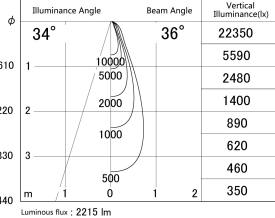

Item no. SD359-2535W9030-IK

Series Name: Lens type Cylinder  
Tracklight (In Tack) (SD359-IK)

■ Lighting Distribution Curve (cd/1000 lm)

■ Direct Horizontal Illuminance SD359-2535W9030-IK

Installation	Track mount
Type	Lens type Cylinder Tracklight (In Tack) (SD359-IK)
Fixture wattage	24.3W
Beam angle	36
Color Temp.	3000K
CRI	Ra>90
Luminous	2217 lm
Body	Die-cast aluminum alloy
Body finish	White
Trim finish	White
Reflector finish	N/A
IP Rate	IP20
Light source	COB module
Input Voltage	AC220~240V
Dimming Type	Non-Dimmable
Certificate	CE,CCC
Cut Hole	N/A