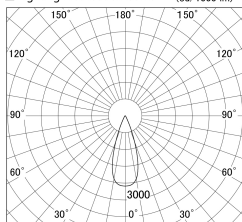

Item no. SD359-2535W9030-IK

Series Name: Lens type Cylinder  
Tracklight (In Tack) (SD359-IK)

■ Lighting Distribution Curve (cd/1000 lm)

■ Direct Horizontal Illuminance SD359-2535W9030-IK

Installation	Track mount
Type	Lens type Cylinder Tracklight (In Tack) (SD359-IK)
Fixture wattage	24.3W
Beam angle	36
Color Temp.	3000K
CRI	Ra>90
Luminous	2217 lm
Body	Die-cast aluminum alloy
Body finish	White
Trim finish	White
Reflector finish	N/A
IP Rate	IP20
Light source	COB module
Input Voltage	AC220~240V
Dimming Type	Non-Dimmable
Certificate	CE,CCC
Cut Hole	N/A