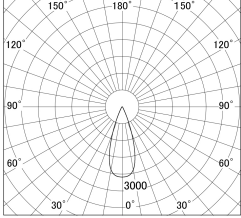

Item no. SD359-2535W9030-IK

Series Name: Lens type Cylinder  
Tracklight (In Tack) (SD359-IK)

■ Lighting Distribution Curve (cd/1000 lm)

■ Direct Horizontal Illuminance SD359-2535W9030-IK

Installation	Track mount
Type	Lens type Cylinder Tracklight (In Tack) (SD359-IK)
Fixture wattage	24.3W
Beam angle	36
Color Temp.	3000K
CRI	Ra>90
Luminous	2217 lm
Body	Die-cast aluminum alloy
Body finish	White
Trim finish	White
Reflector finish	N/A
IP Rate	IP20
Light source	COB module
Input Voltage	AC220~240V
Dimming Type	Non-Dimmable
Certificate	CE,CCC
Cut Hole	N/A