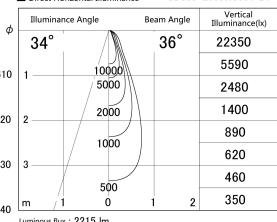

Item no. SD359-2535W9030-IK

Series Name: Lens type Cylinder  
Tracklight (In Tack) (SD359-IK)

■ Lighting Distribution Curve (cd/1000 lm)

■ Direct Horizontal Illuminance SD359-2535W9030-IK

Installation	Track mount
Type	Lens type Cylinder Tracklight (In Tack) (SD359-IK)
Fixture wattage	24.3W
Beam angle	36
Color Temp.	3000K
CRI	Ra>90
Luminous	2217 lm
Body	Die-cast aluminum alloy
Body finish	White
Trim finish	White
Reflector finish	N/A
IP Rate	IP20
Light source	COB module
Input Voltage	AC220~240V
Dimming Type	Non-Dimmable
Certificate	CE,CCC
Cut Hole	N/A