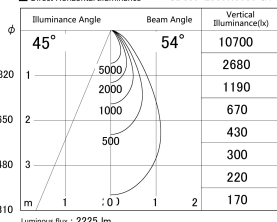

Item no. SD359-2550W9030-IK

Series Name: Lens type Cylinder
Tracklight (In Tack) (SD359-IK)

■ Lighting Distribution Curve (cd/1000 lm)

■ Direct Horizontal Illuminance SD359-2550W9030-IK

Installation	Track mount
Type	Lens type Cylinder Tracklight (In Tack) (SD359-IK)
Fixture wattage	24.3W
Beam angle	54
Color Temp.	3000K
CRI	Ra>90
Luminous	2226 lm
Body	Die-cast aluminum alloy
Body finish	White
Trim finish	White
Reflector finish	N/A
IP Rate	IP20
Light source	COB module
Input Voltage	AC220~240V
Dimming Type	Non-Dimmable
Certificate	CE,CCC
Cut Hole	N/A