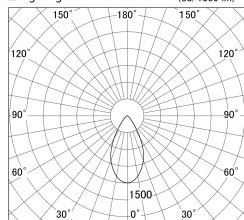

Item no. SD359-2550W9030-IK

Series Name: Lens type Cylinder
Tracklight (In Tack) (SD359-IK)

■ Lighting Distribution Curve (cd/1000 lm)

■ Direct Horizontal Illuminance SD359-2550W9030-IK

Installation	Track mount
Type	Lens type Cylinder Tracklight (In Tack) (SD359-IK)
Fixture wattage	24.3W
Beam angle	54
Color Temp.	3000K
CRI	Ra>90
Luminous	2226 lm
Body	Die-cast aluminum alloy
Body finish	White
Trim finish	White
Reflector finish	N/A
IP Rate	IP20
Light source	COB module
Input Voltage	AC220~240V
Dimming Type	Non-Dimmable
Certificate	CE,CCC
Cut Hole	N/A