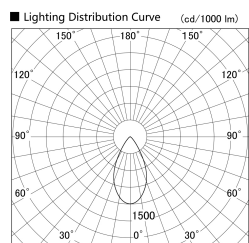

Item no. SD359-2550W9030-IK

Series Name: Lens type Cylinder
Tracklight (In Tack) (SD359-IK)

Installation	Track mount
Type	
Fixture wattage	24.3W
Beam angle	54
Color Temp.	3000K
CRI	Ra>90
Luminous	2226 lm
Body	Die-cast aluminum alloy
Body finish	White
Trim finish	White
Reflector finish	N/A
IP Rate	IP20
Light source	COB module
Input Voltage	AC220~240V
Dimming Type	Non-Dimmable
Certificate	CE,CCC
Cut Hole	N/A