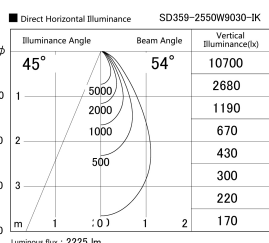

Item no. SD359-2550W9030-IK

Series Name: Lens type Cylinder
Tracklight (In Tack) (SD359-IK)

Installation	Track mount
Type	
Fixture wattage	24.3W
Beam angle	54
Color Temp.	3000K
CRI	Ra>90
Luminous	2226 lm
Body	Die-cast aluminum alloy
Body finish	White
Trim finish	White
Reflector finish	N/A
IP Rate	IP20
Light source	COB module
Input Voltage	AC220~240V
Dimming Type	Non-Dimmable
Certificate	CE,CCC
Cut Hole	N/A