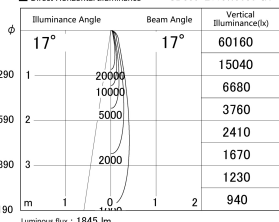

Item no. SD359-2115W9030-IK

Series Name: Lens type Cylinder  
Tracklight (In Tack) (SD359-IK)

■ Lighting Distribution Curve (cd/1000 lm)

■ Direct Horizontal Illuminance SD359-2115W9030-IK

Installation	Track mount
Type	Lens type Cylinder Tracklight (In Tack) (SD359-IK)
Fixture wattage	21W
Beam angle	17
Color Temp.	3000K
CRI	Ra>90
Luminous	1845 lm
Body	Die-cast aluminum alloy
Body finish	White
Trim finish	White
Reflector finish	N/A
IP Rate	IP20
Light source	COB module
Input Voltage	AC220~240V
Dimming Type	Non-Dimmable
Certificate	CE,CCC
Cut Hole	N/A