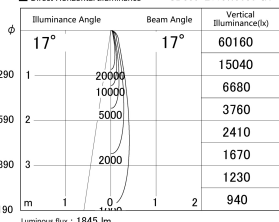

Item no. SD359-2115W9030-IK

Series Name: Lens type Cylinder
Tracklight (In Tack) (SD359-IK)

■ Lighting Distribution Curve (cd/1000 lm)

■ Direct Horizontal Illuminance SD359-2115W9030-IK

Installation	Track mount
Type	Lens type Cylinder Tracklight (In Tack) (SD359-IK)
Fixture wattage	21W
Beam angle	17
Color Temp.	3000K
CRI	Ra>90
Luminous	1845 lm
Body	Die-cast aluminum alloy
Body finish	White
Trim finish	White
Reflector finish	N/A
IP Rate	IP20
Light source	COB module
Input Voltage	AC220~240V
Dimming Type	Non-Dimmable
Certificate	CE,CCC
Cut Hole	N/A