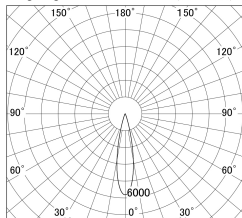

Item no. SD359-2120W9030-IK

Series Name: Lens type Cylinder  
Tracklight (In Tack) (SD359-IK)

■ Lighting Distribution Curve (cd/1000 lm)

■ Direct Horizontal Illuminance SD359-2120W9030-IK

Installation	Track mount
Type	
Fixture wattage	21W
Beam angle	22
Color Temp.	3000K
CRI	Ra>90
Luminous	1898 lm
Body	Die-cast aluminum alloy
Body finish	White
Trim finish	White
Reflector finish	N/A
IP Rate	IP20
Light source	COB module
Input Voltage	AC220~240V
Dimming Type	Non-Dimmable
Certificate	CE,CCC
Cut Hole	N/A