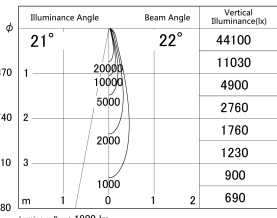

Item no. SD359-2120W9030-IK

Series Name: Lens type Cylinder  
Tracklight (In Tack) (SD359-IK)

■ Lighting Distribution Curve (cd/1000 lm)

■ Direct Horizontal Illuminance SD359-2120W9030-IK

Installation	Track mount
Type	
Fixture wattage	21W
Beam angle	22
Color Temp.	3000K
CRI	Ra>90
Luminous	1898 lm
Body	Die-cast aluminum alloy
Body finish	White
Trim finish	White
Reflector finish	N/A
IP Rate	IP20
Light source	COB module
Input Voltage	AC220~240V
Dimming Type	Non-Dimmable
Certificate	CE,CCC
Cut Hole	N/A