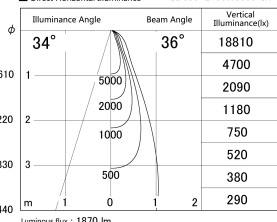

Item no. SD359-2135W9030-IK

Series Name: Lens type Cylinder  
Tracklight (In Tack) (SD359-IK)

■ Lighting Distribution Curve (cd/1000 lm)

■ Direct Horizontal Illuminance SD359-2135W9030-IK

Installation	Track mount
Type	
Fixture wattage	21W
Beam angle	36
Color Temp.	3000K
CRI	Ra>90
Luminous	1868 lm
Body	Die-cast aluminum alloy
Body finish	White
Trim finish	White
Reflector finish	N/A
IP Rate	IP20
Light source	COB module
Input Voltage	AC220~240V
Dimming Type	Non-Dimmable
Certificate	CE,CCC
Cut Hole	N/A