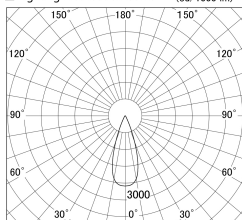

Item no. SD359-2135W9030-IK

Series Name: Lens type Cylinder  
Tracklight (In Tack) (SD359-IK)

■ Lighting Distribution Curve (cd/1000 lm)

■ Direct Horizontal Illuminance SD359-2135W9030-IK

Installation	Track mount
Type	
Fixture wattage	21W
Beam angle	36
Color Temp.	3000K
CRI	Ra>90
Luminous	1868 lm
Body	Die-cast aluminum alloy
Body finish	White
Trim finish	White
Reflector finish	N/A
IP Rate	IP20
Light source	COB module
Input Voltage	AC220~240V
Dimming Type	Non-Dimmable
Certificate	CE,CCC
Cut Hole	N/A