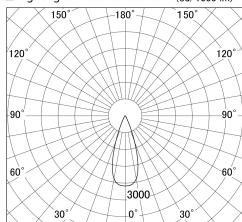

Item no. SD359-2135W9030-IK

Series Name: Lens type Cylinder
Tracklight (In Tack) (SD359-IK)

■ Lighting Distribution Curve (cd/1000 lm)

■ Direct Horizontal Illuminance SD359-2135W9030-IK

Installation	Track mount
Type	Lens type Cylinder Tracklight (In Tack) (SD359-IK)
Fixture wattage	21W
Beam angle	36
Color Temp.	3000K
CRI	Ra>90
Luminous	1868 lm
Body	Die-cast aluminum alloy
Body finish	White
Trim finish	White
Reflector finish	N/A
IP Rate	IP20
Light source	COB module
Input Voltage	AC220~240V
Dimming Type	Non-Dimmable
Certificate	CE,CCC
Cut Hole	N/A