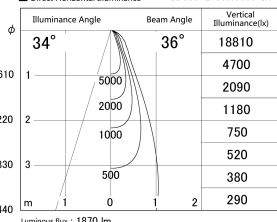

Item no. SD359-2135W9030-IK

Series Name: Lens type Cylinder
Tracklight (In Tack) (SD359-IK)

■ Lighting Distribution Curve (cd/1000 lm)

■ Direct Horizontal Illuminance SD359-2135W9030-IK

Installation	Track mount
Type	Lens type Cylinder Tracklight (In Tack) (SD359-IK)
Fixture wattage	21W
Beam angle	36
Color Temp.	3000K
CRI	Ra>90
Luminous	1868 lm
Body	Die-cast aluminum alloy
Body finish	White
Trim finish	White
Reflector finish	N/A
IP Rate	IP20
Light source	COB module
Input Voltage	AC220~240V
Dimming Type	Non-Dimmable
Certificate	CE,CCC
Cut Hole	N/A