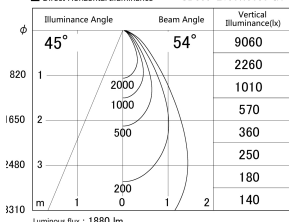

Item no. SD359-2150W9030-IK

Series Name: Lens type Cylinder
Tracklight (In Tack) (SD359-IK)

■ Lighting Distribution Curve (cd/1000 lm)

■ Direct Horizontal Illuminance SD359-2150W9030-IK

Installation	Track mount
Type	
Fixture wattage	21W
Beam angle	54
Color Temp.	3000K
CRI	Ra>90
Luminous	1881 lm
Body	Die-cast aluminum alloy
Body finish	White
Trim finish	White
Reflector finish	N/A
IP Rate	IP20
Light source	COB module
Input Voltage	AC220~240V
Dimming Type	Non-Dimmable
Certificate	CE,CCC
Cut Hole	N/A