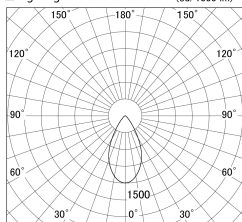

Item no. SD359-2150W9030-IK

Series Name: Lens type Cylinder
Tracklight (In Tack) (SD359-IK)

■ Lighting Distribution Curve (cd/1000 lm)

■ Direct Horizontal Illuminance SD359-2150W9030-IK

Installation	Track mount		
Type	Lens type	Cylinder	
	Tracklight	(In Tack)	(SD359-IK)
Fixture wattage	21W		
Beam angle	54		
Color Temp.	3000K		
CRI	Ra>90		
Luminous	1881 lm		
Body	Die-cast aluminum alloy		
Body finish	White		
Trim finish	White		
Reflector finish	N/A		
IP Rate	IP20		
Light source	COB module		
Input Voltage	AC220~240V		
Dimming Type	Non-Dimmable		
Certificate	CE,CCC		
Cut Hole	N/A		