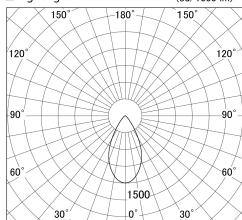

Item no. SD359-2150W9030-IK

Series Name: Lens type Cylinder
Tracklight (In Tack) (SD359-IK)

■ Lighting Distribution Curve (cd/1000 lm)

■ Direct Horizontal Illuminance SD359-2150W9030-IK

Installation	Track mount
Type	
Fixture wattage	21W
Beam angle	54
Color Temp.	3000K
CRI	Ra>90
Luminous	1881 lm
Body	Die-cast aluminum alloy
Body finish	White
Trim finish	White
Reflector finish	N/A
IP Rate	IP20
Light source	COB module
Input Voltage	AC220~240V
Dimming Type	Non-Dimmable
Certificate	CE,CCC
Cut Hole	N/A