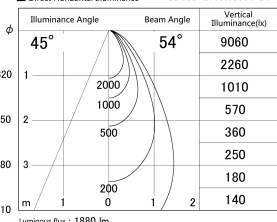

Item no. SD359-2150W9030-IK

Series Name: Lens type Cylinder
Tracklight (In Tack) (SD359-IK)

■ Lighting Distribution Curve (cd/1000 lm)

■ Direct Horizontal Illuminance SD359-2150W9030-IK

Installation	Track mount		
Type	Lens type	Cylinder	
	Tracklight	(In Tack)	(SD359-IK)
Fixture wattage	21W		
Beam angle	54		
Color Temp.	3000K		
CRI	Ra>90		
Luminous	1881 lm		
Body	Die-cast aluminum alloy		
Body finish	White		
Trim finish	White		
Reflector finish	N/A		
IP Rate	IP20		
Light source	COB module		
Input Voltage	AC220~240V		
Dimming Type	Non-Dimmable		
Certificate	CE,CCC		
Cut Hole	N/A		