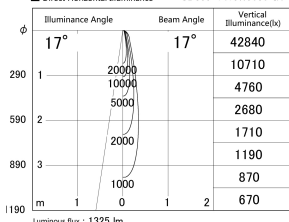

Item no. SD359-1415W9030-IK

Series Name: Lens type Cylinder  
Tracklight (In Tack) (SD359-IK)

■ Lighting Distribution Curve (cd/1000 lm)

■ Direct Horizontal Illuminance SD359-1415W9030-IK

|                  |                         |
|------------------|-------------------------|
| Installation     | Track mount             |
| Type             |                         |
| Fixture wattage  | 14W                     |
| Beam angle       | 17                      |
| Color Temp.      | 3000K                   |
| CRI              | Ra>90                   |
| Luminous         | 1325 lm                 |
| Body             | Die-cast aluminum alloy |
| Body finish      | White                   |
| Trim finish      | White                   |
| Reflector finish | N/A                     |
| IP Rate          | IP20                    |
| Light source     | COB module              |
| Input Voltage    | AC220~240V              |
| Dimming Type     | Non-Dimmable            |
| Certificate      | CE,CCC                  |
| Cut Hole         | N/A                     |