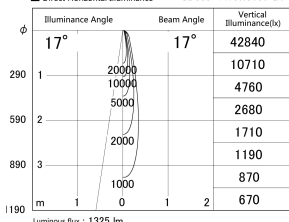

Item no. SD359-1415W9030-IK

Series Name: Lens type Cylinder
Tracklight (In Tack) (SD359-IK)

■ Lighting Distribution Curve (cd/1000 lm)

■ Direct Horizontal Illuminance SD359-1415W9030-IK

Installation	Track mount		
Type	Lens type	Cylinder	
	Tracklight	(In Tack)	(SD359-IK)
Fixture wattage	14W		
Beam angle	17		
Color Temp.	3000K		
CRI	Ra>90		
Luminous	1325 lm		
Body	Die-cast aluminum alloy		
Body finish	White		
Trim finish	White		
Reflector finish	N/A		
IP Rate	IP20		
Light source	COB module		
Input Voltage	AC220~240V		
Dimming Type	Non-Dimmable		
Certificate	CE,CCC		
Cut Hole	N/A		