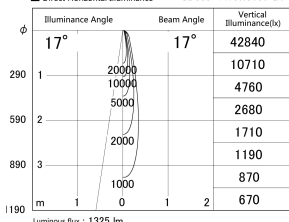

Item no. SD359-1415W9030-IK

Series Name: Lens type Cylinder
Tracklight (In Tack) (SD359-IK)

■ Lighting Distribution Curve (cd/1000 lm)

■ Direct Horizontal Illuminance SD359-1415W9030-IK

Installation	Track mount
Type	Lens type Cylinder Tracklight (In Tack) (SD359-IK)
Fixture wattage	14W
Beam angle	17
Color Temp.	3000K
CRI	Ra>90
Luminous	1325 lm
Body	Die-cast aluminum alloy
Body finish	White
Trim finish	White
Reflector finish	N/A
IP Rate	IP20
Light source	COB module
Input Voltage	AC220~240V
Dimming Type	Non-Dimmable
Certificate	CE,CCC
Cut Hole	N/A