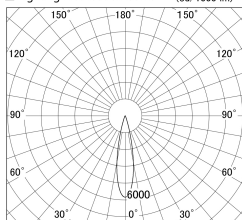

Item no. SD359-1420W9030-IK

Series Name: Lens type Cylinder
Tracklight (In Tack) (SD359-IK)

■ Lighting Distribution Curve (cd/1000 lm)

■ Direct Horizontal Illuminance SD359-1420W9030-IK

Installation	Track mount
Type	Lens type Cylinder Tracklight (In Tack) (SD359-IK)
Fixture wattage	14W
Beam angle	22
Color Temp.	3000K
CRI	Ra>90
Luminous	1360 lm
Body	Die-cast aluminum alloy
Body finish	White
Trim finish	White
Reflector finish	N/A
IP Rate	IP20
Light source	COB module
Input Voltage	AC220~240V
Dimming Type	Non-Dimmable
Certificate	CE,CCC
Cut Hole	N/A