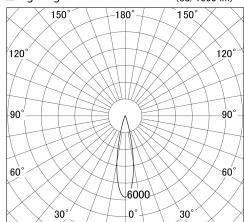

Item no. SD359-1420W9030-IK

Series Name: Lens type Cylinder  
Tracklight (In Tack) (SD359-IK)

■ Lighting Distribution Curve (cd/1000 lm)

■ Direct Horizontal Illuminance SD359-1420W9030-IK

Installation	Track mount
Type	Lens type Cylinder Tracklight (In Tack) (SD359-IK)
Fixture wattage	14W
Beam angle	22
Color Temp.	3000K
CRI	Ra>90
Luminous	1360 lm
Body	Die-cast aluminum alloy
Body finish	White
Trim finish	White
Reflector finish	N/A
IP Rate	IP20
Light source	COB module
Input Voltage	AC220~240V
Dimming Type	Non-Dimmable
Certificate	CE,CCC
Cut Hole	N/A