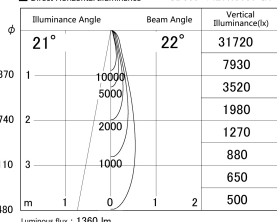

Item no. SD359-1420W9030-IK

Series Name: Lens type Cylinder
Tracklight (In Tack) (SD359-IK)

■ Lighting Distribution Curve (cd/1000 lm)

■ Direct Horizontal Illuminance SD359-1420W9030-IK

Installation	Track mount
Type	Lens type Cylinder Tracklight (In Tack) (SD359-IK)
Fixture wattage	14W
Beam angle	22
Color Temp.	3000K
CRI	Ra>90
Luminous	1360 lm
Body	Die-cast aluminum alloy
Body finish	White
Trim finish	White
Reflector finish	N/A
IP Rate	IP20
Light source	COB module
Input Voltage	AC220~240V
Dimming Type	Non-Dimmable
Certificate	CE,CCC
Cut Hole	N/A