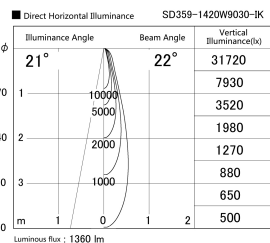

Item no. SD359-1420W9030-IK

Series Name: Lens type Cylinder
Tracklight (In Tack) (SD359-IK)

Installation	Track mount
Type	
Fixture wattage	14W
Beam angle	22
Color Temp.	3000K
CRI	Ra>90
Luminous	1360 lm
Body	Die-cast aluminum alloy
Body finish	White
Trim finish	White
Reflector finish	N/A
IP Rate	IP20
Light source	COB module
Input Voltage	AC220~240V
Dimming Type	Non-Dimmable
Certificate	CE,CCC
Cut Hole	N/A