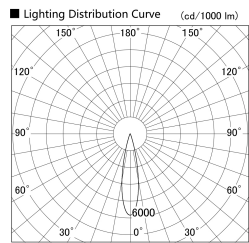

Item no. SD359-1420W9030-IK

Series Name: Lens type Cylinder
Tracklight (In Tack) (SD359-IK)

Installation	Track mount
Type	
Fixture wattage	14W
Beam angle	22
Color Temp.	3000K
CRI	Ra>90
Luminous	1360 lm
Body	Die-cast aluminum alloy
Body finish	White
Trim finish	White
Reflector finish	N/A
IP Rate	IP20
Light source	COB module
Input Voltage	AC220~240V
Dimming Type	Non-Dimmable
Certificate	CE,CCC
Cut Hole	N/A