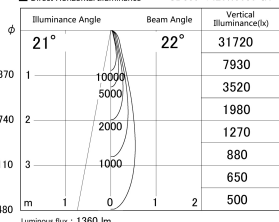

Item no. SD359-1420W9030-IK

Series Name: Lens type Cylinder  
Tracklight (In Tack) (SD359-IK)

■ Lighting Distribution Curve (cd/1000 lm)

■ Direct Horizontal Illuminance SD359-1420W9030-IK

Installation	Track mount
Type	Lens type Cylinder Tracklight (In Tack) (SD359-IK)
Fixture wattage	14W
Beam angle	22
Color Temp.	3000K
CRI	Ra>90
Luminous	1360 lm
Body	Die-cast aluminum alloy
Body finish	White
Trim finish	White
Reflector finish	N/A
IP Rate	IP20
Light source	COB module
Input Voltage	AC220~240V
Dimming Type	Non-Dimmable
Certificate	CE,CCC
Cut Hole	N/A