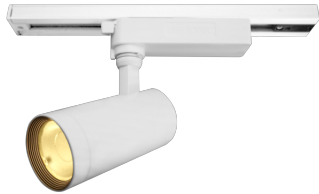

Item no. SD359-1420W9030-IK

Series Name: Lens type Cylinder
Tracklight (In Tack) (SD359-IK)

Installation	Track mount
Type	
Fixture wattage	14W
Beam angle	22
Color Temp.	3000K
CRI	Ra>90
Luminous	1360 lm
Body	Die-cast aluminum alloy
Body finish	White
Trim finish	White
Reflector finish	N/A
IP Rate	IP20
Light source	COB module
Input Voltage	AC220~240V
Dimming Type	Non-Dimmable
Certificate	CE,CCC
Cut Hole	N/A