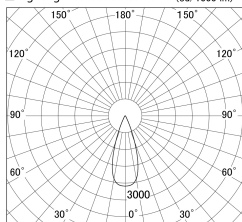

Item no. SD359-1435W9030-IK

Series Name: Lens type Cylinder
Tracklight (In Tack) (SD359-IK)

■ Lighting Distribution Curve (cd/1000 lm)

■ Direct Horizontal Illuminance SD359-1435W9030-IK

| | |
|------------------|--|
| Installation | Track mount |
| Type | Lens type Cylinder Tracklight (In Tack) (SD359-IK) |
| Fixture wattage | 14W |
| Beam angle | 36 |
| Color Temp. | 3000K |
| CRI | Ra>90 |
| Luminous | 1343 lm |
| Body | Die-cast aluminum alloy |
| Body finish | White |
| Trim finish | White |
| Reflector finish | N/A |
| IP Rate | IP20 |
| Light source | COB module |
| Input Voltage | AC220~240V |
| Dimming Type | Non-Dimmable |
| Certificate | CE,CCC |
| Cut Hole | N/A |