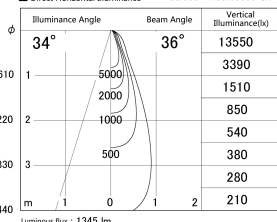

Item no. SD359-1435W9030-IK

Series Name: Lens type Cylinder
Tracklight (In Tack) (SD359-IK)

■ Lighting Distribution Curve (cd/1000 lm)

■ Direct Horizontal Illuminance SD359-1435W9030-IK

Installation	Track mount
Type	
Fixture wattage	14W
Beam angle	36
Color Temp.	3000K
CRI	Ra>90
Luminous	1343 lm
Body	Die-cast aluminum alloy
Body finish	White
Trim finish	White
Reflector finish	N/A
IP Rate	IP20
Light source	COB module
Input Voltage	AC220~240V
Dimming Type	Non-Dimmable
Certificate	CE,CCC
Cut Hole	N/A