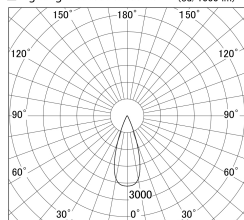

Item no. SD359-1435W9030-IK

Series Name: Lens type Cylinder
Tracklight (In Tack) (SD359-IK)

■ Lighting Distribution Curve (cd/1000 lm)

■ Direct Horizontal Illuminance SD359-1435W9030-IK

Installation	Track mount
Type	
Fixture wattage	14W
Beam angle	36
Color Temp.	3000K
CRI	Ra>90
Luminous	1343 lm
Body	Die-cast aluminum alloy
Body finish	White
Trim finish	White
Reflector finish	N/A
IP Rate	IP20
Light source	COB module
Input Voltage	AC220~240V
Dimming Type	Non-Dimmable
Certificate	CE,CCC
Cut Hole	N/A