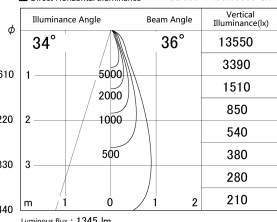

Item no. SD359-1435W9030-IK

Series Name: Lens type Cylinder
Tracklight (In Tack) (SD359-IK)

■ Lighting Distribution Curve (cd/1000 lm)

■ Direct Horizontal Illuminance SD359-1435W9030-IK

| | |
|------------------|--|
| Installation | Track mount |
| Type | Lens type Cylinder Tracklight (In Tack) (SD359-IK) |
| Fixture wattage | 14W |
| Beam angle | 36 |
| Color Temp. | 3000K |
| CRI | Ra>90 |
| Luminous | 1343 lm |
| Body | Die-cast aluminum alloy |
| Body finish | White |
| Trim finish | White |
| Reflector finish | N/A |
| IP Rate | IP20 |
| Light source | COB module |
| Input Voltage | AC220~240V |
| Dimming Type | Non-Dimmable |
| Certificate | CE,CCC |
| Cut Hole | N/A |