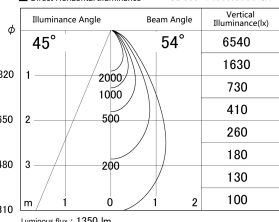

Item no. SD359-1450W9030-IK

Series Name: Lens type Cylinder  
Tracklight (In Tack) (SD359-IK)

■ Lighting Distribution Curve (cd/1000 lm)

■ Direct Horizontal Illuminance SD359-1450W9030-IK

|                  |  |
|------------------|--|
| Installation     | Track mount  |
| Type             | Lens type Cylinder<br>Tracklight (In Tack)<br>(SD359-IK) |
| Fixture wattage  | 14W  |
| Beam angle       | 54   |
| Color Temp.      | 3000K  |
| CRI              | Ra>90  |
| Luminous         | 1350 lm  |
| Body             | Die-cast aluminum alloy                                  |
| Body finish      | White  |
| Trim finish      | White  |
| Reflector finish | N/A  |
| IP Rate          | IP20   |
| Light source     | COB module   |
| Input Voltage    | AC220~240V   |
| Dimming Type     | Non-Dimmable   |
| Certificate      | CE,CCC   |
| Cut Hole         | N/A  |