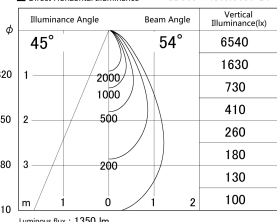

Item no. SD359-1450W9030-IK

Series Name: Lens type Cylinder
Tracklight (In Tack) (SD359-IK)

■ Lighting Distribution Curve (cd/1000 lm)

■ Direct Horizontal Illuminance SD359-1450W9030-IK

Installation	Track mount
Type	Lens type Cylinder Tracklight (In Tack) (SD359-IK)
Fixture wattage	14W
Beam angle	54
Color Temp.	3000K
CRI	Ra>90
Luminous	1350 lm
Body	Die-cast aluminum alloy
Body finish	White
Trim finish	White
Reflector finish	N/A
IP Rate	IP20
Light source	COB module
Input Voltage	AC220~240V
Dimming Type	Non-Dimmable
Certificate	CE,CCC
Cut Hole	N/A