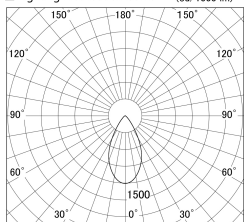

Item no. SD359-1450W9030-IK

Series Name: Lens type Cylinder
Tracklight (In Tack) (SD359-IK)

■ Lighting Distribution Curve (cd/1000 lm)

■ Direct Horizontal Illuminance SD359-1450W9030-IK

Installation	Track mount
Type	Lens type Cylinder Tracklight (In Tack) (SD359-IK)
Fixture wattage	14W
Beam angle	54
Color Temp.	3000K
CRI	Ra>90
Luminous	1350 lm
Body	Die-cast aluminum alloy
Body finish	White
Trim finish	White
Reflector finish	N/A
IP Rate	IP20
Light source	COB module
Input Voltage	AC220~240V
Dimming Type	Non-Dimmable
Certificate	CE,CCC
Cut Hole	N/A