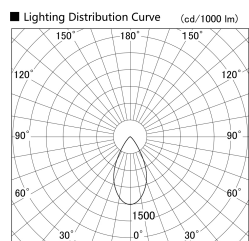

Item no. SD359-1450W9030-IK

Series Name: Lens type Cylinder
Tracklight (In Tack) (SD359-IK)

Installation	Track mount
Type	
Fixture wattage	14W
Beam angle	54
Color Temp.	3000K
CRI	Ra>90
Luminous	1350 lm
Body	Die-cast aluminum alloy
Body finish	White
Trim finish	White
Reflector finish	N/A
IP Rate	IP20
Light source	COB module
Input Voltage	AC220~240V
Dimming Type	Non-Dimmable
Certificate	CE,CCC
Cut Hole	N/A