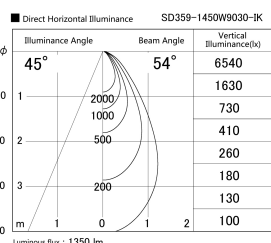

Item no. SD359-1450W9030-IK

Series Name: Lens type Cylinder
Tracklight (In Tack) (SD359-IK)

Installation	Track mount
Type	
Fixture wattage	14W
Beam angle	54
Color Temp.	3000K
CRI	Ra>90
Luminous	1350 lm
Body	Die-cast aluminum alloy
Body finish	White
Trim finish	White
Reflector finish	N/A
IP Rate	IP20
Light source	COB module
Input Voltage	AC220~240V
Dimming Type	Non-Dimmable
Certificate	CE,CCC
Cut Hole	N/A