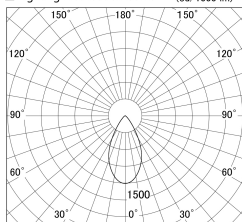

Item no. SD359-1450W9030-IK

Series Name: Lens type Cylinder  
Tracklight (In Tack) (SD359-IK)

■ Lighting Distribution Curve (cd/1000 lm)

■ Direct Horizontal Illuminance SD359-1450W9030-IK

|                  |  |
|------------------|--|
| Installation     | Track mount  |
| Type             | Lens type Cylinder<br>Tracklight (In Tack)<br>(SD359-IK) |
| Fixture wattage  | 14W  |
| Beam angle       | 54   |
| Color Temp.      | 3000K  |
| CRI              | Ra>90  |
| Luminous         | 1350 lm  |
| Body             | Die-cast aluminum alloy                                  |
| Body finish      | White  |
| Trim finish      | White  |
| Reflector finish | N/A  |
| IP Rate          | IP20   |
| Light source     | COB module   |
| Input Voltage    | AC220~240V   |
| Dimming Type     | Non-Dimmable   |
| Certificate      | CE,CCC   |
| Cut Hole         | N/A  |