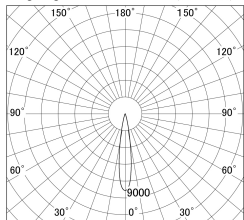

Item no. SD359-2515W9035-IK

Series Name: Lens type Cylinder
Tracklight (In Tack) (SD359-IK)

Installation	Track mount		
Type	Lens type	Cylinder	
	Tracklight	(In Tack)	(SD359-IK)
Fixture wattage	24.3W		
Beam angle	17		
Color Temp.	3500K		
CRI	Ra>90		
Luminous	2226 lm		
Body	Die-cast aluminum alloy		
Body finish	White		
Trim finish	White		
Reflector finish	N/A		
IP Rate	IP20		
Light source	COB module		
Input Voltage	AC220~240V		
Dimming Type	Non-Dimmable		
Certificate	CE,CCC		
Cut Hole	N/A		

■ Lighting Distribution Curve (cd/1000 lm)

■ Direct Horizontal Illuminance SD359-2515W9035-IK