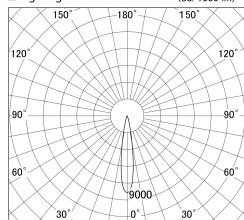

Item no. SD359-2515W9035-IK

Series Name: Lens type Cylinder
Tracklight (In Tack) (SD359-IK)

■ Lighting Distribution Curve (cd/1000 lm)

■ Direct Horizontal Illuminance SD359-2515W9035-IK

Installation	Track mount
Type	
Fixture wattage	24.3W
Beam angle	17
Color Temp.	3500K
CRI	Ra>90
Luminous	2226 lm
Body	Die-cast aluminum alloy
Body finish	White
Trim finish	White
Reflector finish	N/A
IP Rate	IP20
Light source	COB module
Input Voltage	AC220~240V
Dimming Type	Non-Dimmable
Certificate	CE,CCC
Cut Hole	N/A