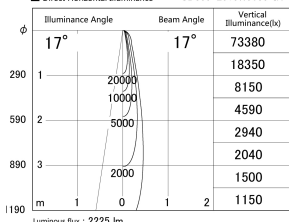

Item no. SD359-2515W9035-IK

Series Name: Lens type Cylinder
Tracklight (In Tack) (SD359-IK)

■ Lighting Distribution Curve (cd/1000 lm)

■ Direct Horizontal Illuminance SD359-2515W9035-IK

Installation	Track mount
Type	
Fixture wattage	24.3W
Beam angle	17
Color Temp.	3500K
CRI	Ra>90
Luminous	2226 lm
Body	Die-cast aluminum alloy
Body finish	White
Trim finish	White
Reflector finish	N/A
IP Rate	IP20
Light source	COB module
Input Voltage	AC220~240V
Dimming Type	Non-Dimmable
Certificate	CE,CCC
Cut Hole	N/A