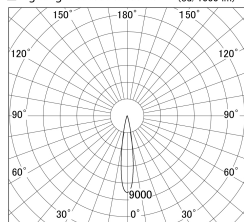

Installation	Track mount		
Type	Lens type	Cylinder	
	Tracklight	(In Tack)	(SD359-IK)
Fixture wattage	24.3W		
Beam angle	17		
Color Temp.	3500K		
CRI	Ra>90		
Luminous	2226 lm		
Body	Die-cast aluminum alloy		
Body finish	White		
Trim finish	White		
Reflector finish	N/A		
IP Rate	IP20		
Light source	COB module		
Input Voltage	AC220~240V		
Dimming Type	Non-Dimmable		
Certificate	CE,CCC		
Cut Hole	N/A		

■ Lighting Distribution Curve (cd/1000 lm)