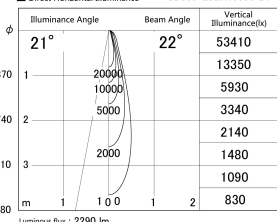

Item no. SD359-2520W9035-IK

Series Name: Lens type Cylinder
Tracklight (In Tack) (SD359-IK)

■ Lighting Distribution Curve (cd/1000 lm)

■ Direct Horizontal Illuminance SD359-2520W9035-IK

Installation	Track mount
Type	Lens type Cylinder Tracklight (In Tack) (SD359-IK)
Fixture wattage	24.3W
Beam angle	22
Color Temp.	3500K
CRI	Ra>90
Luminous	2291 lm
Body	Die-cast aluminum alloy
Body finish	White
Trim finish	White
Reflector finish	N/A
IP Rate	IP20
Light source	COB module
Input Voltage	AC220~240V
Dimming Type	Non-Dimmable
Certificate	CE,CCC
Cut Hole	N/A