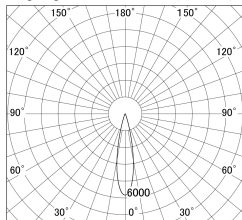

Item no. SD359-2520W9035-IK

Series Name: Lens type Cylinder
Tracklight (In Tack) (SD359-IK)

■ Lighting Distribution Curve (cd/1000 lm)

■ Direct Horizontal Illuminance SD359-2520W9035-IK

Installation	Track mount
Type	
Fixture wattage	24.3W
Beam angle	22
Color Temp.	3500K
CRI	Ra>90
Luminous	2291 lm
Body	Die-cast aluminum alloy
Body finish	White
Trim finish	White
Reflector finish	N/A
IP Rate	IP20
Light source	COB module
Input Voltage	AC220~240V
Dimming Type	Non-Dimmable
Certificate	CE,CCC
Cut Hole	N/A