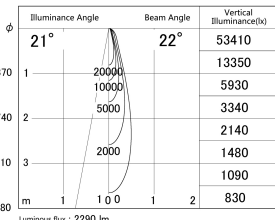

Item no. SD359-2520W9035-IK

Series Name: Lens type Cylinder
Tracklight (In Tack) (SD359-IK)

■ Lighting Distribution Curve (cd/1000 lm)

■ Direct Horizontal Illuminance SD359-2520W9035-IK

Installation	Track mount
Type	
Fixture wattage	24.3W
Beam angle	22
Color Temp.	3500K
CRI	Ra>90
Luminous	2291 lm
Body	Die-cast aluminum alloy
Body finish	White
Trim finish	White
Reflector finish	N/A
IP Rate	IP20
Light source	COB module
Input Voltage	AC220~240V
Dimming Type	Non-Dimmable
Certificate	CE,CCC
Cut Hole	N/A