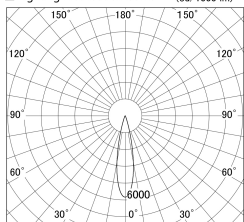

Item no. SD359-2520W9035-IK

Series Name: Lens type Cylinder
Tracklight (In Tack) (SD359-IK)

■ Lighting Distribution Curve (cd/1000 lm)

■ Direct Horizontal Illuminance SD359-2520W9035-IK

Installation	Track mount
Type	Lens type Cylinder Tracklight (In Tack) (SD359-IK)
Fixture wattage	24.3W
Beam angle	22
Color Temp.	3500K
CRI	Ra>90
Luminous	2291 lm
Body	Die-cast aluminum alloy
Body finish	White
Trim finish	White
Reflector finish	N/A
IP Rate	IP20
Light source	COB module
Input Voltage	AC220~240V
Dimming Type	Non-Dimmable
Certificate	CE,CCC
Cut Hole	N/A