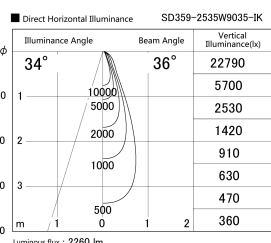

Item no. SD359-2535W9035-IK

Series Name: Lens type Cylinder
Tracklight (In Tack) (SD359-IK)

Installation	Track mount
Type	
Fixture wattage	24.3W
Beam angle	36
Color Temp.	3500K
CRI	Ra>90
Luminous	2261 lm
Body	Die-cast aluminum alloy
Body finish	White
Trim finish	White
Reflector finish	N/A
IP Rate	IP20
Light source	COB module
Input Voltage	AC220~240V
Dimming Type	Non-Dimmable
Certificate	CE,CCC
Cut Hole	N/A