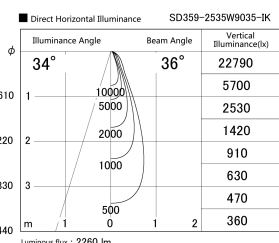

Item no. SD359-2535W9035-IK

Series Name: Lens type Cylinder
Tracklight (In Tack) (SD359-IK)

Installation	Track mount
Type	Lens type Cylinder Tracklight (In Tack) (SD359-IK)
Fixture wattage	24.3W
Beam angle	36
Color Temp.	3500K
CRI	Ra>90
Luminous	2261 lm
Body	Die-cast aluminum alloy
Body finish	White
Trim finish	White
Reflector finish	N/A
IP Rate	IP20
Light source	COB module
Input Voltage	AC220~240V
Dimming Type	Non-Dimmable
Certificate	CE,CCC
Cut Hole	N/A