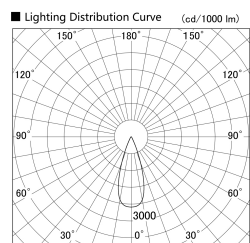

Item no. SD359-2535W9035-IK

Series Name: Lens type Cylinder
Tracklight (In Tack) (SD359-IK)

Installation	Track mount
Type	Lens type Cylinder Tracklight (In Tack) (SD359-IK)
Fixture wattage	24.3W
Beam angle	36
Color Temp.	3500K
CRI	Ra>90
Luminous	2261 lm
Body	Die-cast aluminum alloy
Body finish	White
Trim finish	White
Reflector finish	N/A
IP Rate	IP20
Light source	COB module
Input Voltage	AC220~240V
Dimming Type	Non-Dimmable
Certificate	CE,CCC
Cut Hole	N/A