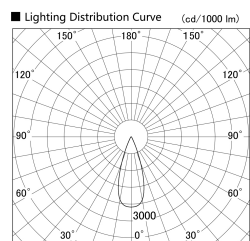

Item no. SD359-2535W9035-IK

Series Name: Lens type Cylinder
Tracklight (In Tack) (SD359-IK)

Installation	Track mount
Type	
Fixture wattage	24.3W
Beam angle	36
Color Temp.	3500K
CRI	Ra>90
Luminous	2261 lm
Body	Die-cast aluminum alloy
Body finish	White
Trim finish	White
Reflector finish	N/A
IP Rate	IP20
Light source	COB module
Input Voltage	AC220~240V
Dimming Type	Non-Dimmable
Certificate	CE,CCC
Cut Hole	N/A