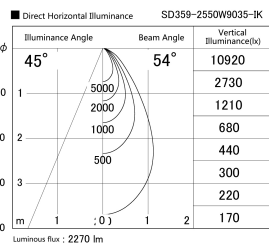

Item no. SD359-2550W9035-IK

Series Name: Lens type Cylinder  
Tracklight (In Tack) (SD359-IK)

Installation	Track mount
Type	
Fixture wattage	24.3W
Beam angle	54
Color Temp.	3500K
CRI	Ra>90
Luminous	2271 lm
Body	Die-cast aluminum alloy
Body finish	White
Trim finish	White
Reflector finish	N/A
IP Rate	IP20
Light source	COB module
Input Voltage	AC220~240V
Dimming Type	Non-Dimmable
Certificate	CE,CCC
Cut Hole	N/A