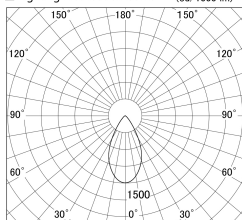

Item no. SD359-2550W9035-IK

Series Name: Lens type Cylinder
Tracklight (In Tack) (SD359-IK)

■ Lighting Distribution Curve (cd/1000 lm)

■ Direct Horizontal Illuminance SD359-2550W9035-IK

Installation	Track mount
Type	Lens type Cylinder Tracklight (In Tack) (SD359-IK)
Fixture wattage	24.3W
Beam angle	54
Color Temp.	3500K
CRI	Ra>90
Luminous	2271 lm
Body	Die-cast aluminum alloy
Body finish	White
Trim finish	White
Reflector finish	N/A
IP Rate	IP20
Light source	COB module
Input Voltage	AC220~240V
Dimming Type	Non-Dimmable
Certificate	CE,CCC
Cut Hole	N/A