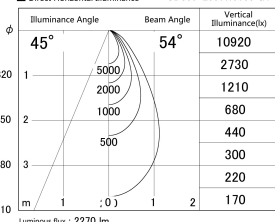

Item no. SD359-2550W9035-IK

Series Name: Lens type Cylinder
Tracklight (In Tack) (SD359-IK)

■ Lighting Distribution Curve (cd/1000 lm)

■ Direct Horizontal Illuminance SD359-2550W9035-IK

Installation	Track mount
Type	Lens type Cylinder Tracklight (In Tack) (SD359-IK)
Fixture wattage	24.3W
Beam angle	54
Color Temp.	3500K
CRI	Ra>90
Luminous	2271 lm
Body	Die-cast aluminum alloy
Body finish	White
Trim finish	White
Reflector finish	N/A
IP Rate	IP20
Light source	COB module
Input Voltage	AC220~240V
Dimming Type	Non-Dimmable
Certificate	CE,CCC
Cut Hole	N/A