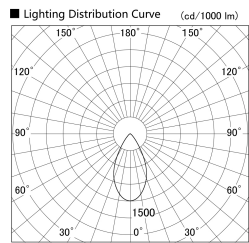

Item no. SD359-2550W9035-IK

Series Name: Lens type Cylinder  
Tracklight (In Tack) (SD359-IK)

Installation	Track mount
Type	
Fixture wattage	24.3W
Beam angle	54
Color Temp.	3500K
CRI	Ra>90
Luminous	2271 lm
Body	Die-cast aluminum alloy
Body finish	White
Trim finish	White
Reflector finish	N/A
IP Rate	IP20
Light source	COB module
Input Voltage	AC220~240V
Dimming Type	Non-Dimmable
Certificate	CE,CCC
Cut Hole	N/A