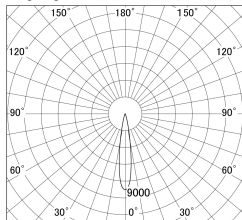

Item no. SD359-2115W9035-IK

Series Name: Lens type Cylinder  
Tracklight (In Tack) (SD359-IK)

■ Lighting Distribution Curve (cd/1000 lm)

■ Direct Horizontal Illuminance SD359-2115W9035-IK

Installation	Track mount
Type	Lens type Cylinder Tracklight (In Tack) (SD359-IK)
Fixture wattage	21W
Beam angle	17
Color Temp.	3500K
CRI	Ra>90
Luminous	1882 lm
Body	Die-cast aluminum alloy
Body finish	White
Trim finish	White
Reflector finish	N/A
IP Rate	IP20
Light source	COB module
Input Voltage	AC220~240V
Dimming Type	Non-Dimmable
Certificate	CE,CCC
Cut Hole	N/A