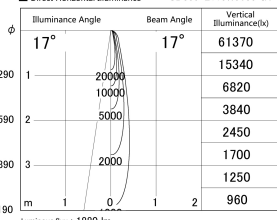

Item no. SD359-2115W9035-IK

Series Name: Lens type Cylinder
Tracklight (In Tack) (SD359-IK)

■ Lighting Distribution Curve (cd/1000 lm)

■ Direct Horizontal Illuminance SD359-2115W9035-IK

Installation	Track mount
Type	
Fixture wattage	21W
Beam angle	17
Color Temp.	3500K
CRI	Ra>90
Luminous	1882 lm
Body	Die-cast aluminum alloy
Body finish	White
Trim finish	White
Reflector finish	N/A
IP Rate	IP20
Light source	COB module
Input Voltage	AC220~240V
Dimming Type	Non-Dimmable
Certificate	CE,CCC
Cut Hole	N/A