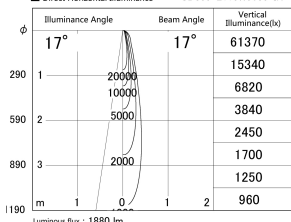

Item no. SD359-2115W9035-IK

Series Name: Lens type Cylinder  
Tracklight (In Tack) (SD359-IK)

■ Lighting Distribution Curve (cd/1000 lm)

■ Direct Horizontal Illuminance SD359-2115W9035-IK

Installation	Track mount
Type	Lens type Cylinder Tracklight (In Tack) (SD359-IK)
Fixture wattage	21W
Beam angle	17
Color Temp.	3500K
CRI	Ra>90
Luminous	1882 lm
Body	Die-cast aluminum alloy
Body finish	White
Trim finish	White
Reflector finish	N/A
IP Rate	IP20
Light source	COB module
Input Voltage	AC220~240V
Dimming Type	Non-Dimmable
Certificate	CE,CCC
Cut Hole	N/A