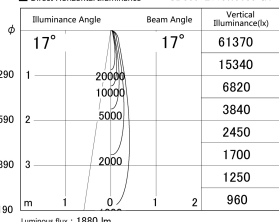

Item no. SD359-2115W9035-IK

Series Name: Lens type Cylinder
Tracklight (In Tack) (SD359-IK)

■ Lighting Distribution Curve (cd/1000 lm)

■ Direct Horizontal Illuminance SD359-2115W9035-IK

Installation	Track mount
Type	Lens type Cylinder Tracklight (In Tack) (SD359-IK)
Fixture wattage	21W
Beam angle	17
Color Temp.	3500K
CRI	Ra>90
Luminous	1882 lm
Body	Die-cast aluminum alloy
Body finish	White
Trim finish	White
Reflector finish	N/A
IP Rate	IP20
Light source	COB module
Input Voltage	AC220~240V
Dimming Type	Non-Dimmable
Certificate	CE,CCC
Cut Hole	N/A