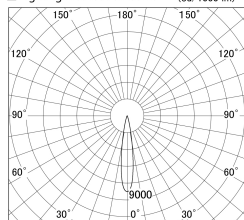

Item no. SD359-2115W9035-IK

Series Name: Lens type Cylinder
Tracklight (In Tack) (SD359-IK)

■ Lighting Distribution Curve (cd/1000 lm)

■ Direct Horizontal Illuminance SD359-2115W9035-IK

Installation	Track mount
Type	
Fixture wattage	21W
Beam angle	17
Color Temp.	3500K
CRI	Ra>90
Luminous	1882 lm
Body	Die-cast aluminum alloy
Body finish	White
Trim finish	White
Reflector finish	N/A
IP Rate	IP20
Light source	COB module
Input Voltage	AC220~240V
Dimming Type	Non-Dimmable
Certificate	CE,CCC
Cut Hole	N/A