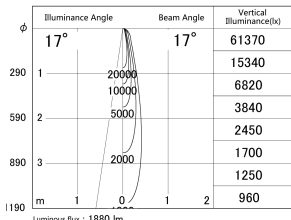

Item no. SD359-2115W9035-IK

Series Name: Lens type Cylinder  
Tracklight (In Tack) (SD359-IK)

■ Lighting Distribution Curve (cd/1000 lm)

■ Direct Horizontal Illuminance SD359-2115W9035-IK

Installation	Track mount
Type	Lens type Cylinder Tracklight (In Tack) (SD359-IK)
Fixture wattage	21W
Beam angle	17
Color Temp.	3500K
CRI	Ra>90
Luminous	1882 lm
Body	Die-cast aluminum alloy
Body finish	White
Trim finish	White
Reflector finish	N/A
IP Rate	IP20
Light source	COB module
Input Voltage	AC220~240V
Dimming Type	Non-Dimmable
Certificate	CE,CCC
Cut Hole	N/A