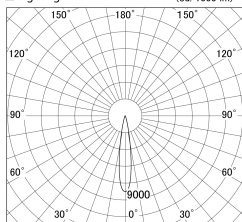

Item no. SD359-2115W9035-IK

Series Name: Lens type Cylinder
Tracklight (In Tack) (SD359-IK)

■ Lighting Distribution Curve (cd/1000 lm)

■ Direct Horizontal Illuminance SD359-2115W9035-IK

Installation	Track mount
Type	Lens type Cylinder Tracklight (In Tack) (SD359-IK)
Fixture wattage	21W
Beam angle	17
Color Temp.	3500K
CRI	Ra>90
Luminous	1882 lm
Body	Die-cast aluminum alloy
Body finish	White
Trim finish	White
Reflector finish	N/A
IP Rate	IP20
Light source	COB module
Input Voltage	AC220~240V
Dimming Type	Non-Dimmable
Certificate	CE,CCC
Cut Hole	N/A