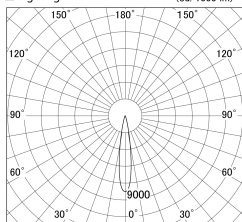

Item no. SD359-2115W9035-IK

Series Name: Lens type Cylinder  
Tracklight (In Tack) (SD359-IK)

■ Lighting Distribution Curve (cd/1000 lm)

■ Direct Horizontal Illuminance SD359-2115W9035-IK

Installation	Track mount
Type	Lens type Cylinder Tracklight (In Tack) (SD359-IK)
Fixture wattage	21W
Beam angle	17
Color Temp.	3500K
CRI	Ra>90
Luminous	1882 lm
Body	Die-cast aluminum alloy
Body finish	White
Trim finish	White
Reflector finish	N/A
IP Rate	IP20
Light source	COB module
Input Voltage	AC220~240V
Dimming Type	Non-Dimmable
Certificate	CE,CCC
Cut Hole	N/A