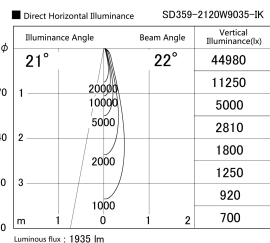

Item no. SD359-2120W9035-IK

Series Name: Lens type Cylinder
Tracklight (In Tack) (SD359-IK)

Installation	Track mount
Type	
Fixture wattage	21W
Beam angle	22
Color Temp.	3500K
CRI	Ra>90
Luminous	1936 lm
Body	Die-cast aluminum alloy
Body finish	White
Trim finish	White
Reflector finish	N/A
IP Rate	IP20
Light source	COB module
Input Voltage	AC220~240V
Dimming Type	Non-Dimmable
Certificate	CE,CCC
Cut Hole	N/A