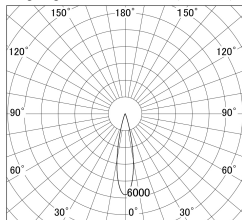

Item no. SD359-2120W9035-IK

Series Name: Lens type Cylinder  
Tracklight (In Tack) (SD359-IK)

■ Lighting Distribution Curve (cd/1000 lm)

■ Direct Horizontal Illuminance SD359-2120W9035-IK

Installation	Track mount
Type	Lens type Cylinder Tracklight (In Tack) (SD359-IK)
Fixture wattage	21W
Beam angle	22
Color Temp.	3500K
CRI	Ra>90
Luminous	1936 lm
Body	Die-cast aluminum alloy
Body finish	White
Trim finish	White
Reflector finish	N/A
IP Rate	IP20
Light source	COB module
Input Voltage	AC220~240V
Dimming Type	Non-Dimmable
Certificate	CE,CCC
Cut Hole	N/A