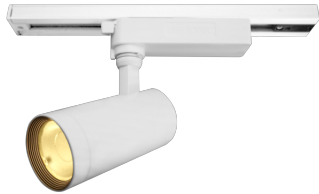

Item no. SD359-2120W9035-IK

Series Name: Lens type Cylinder
Tracklight (In Tack) (SD359-IK)

Installation	Track mount
Type	
Fixture wattage	21W
Beam angle	22
Color Temp.	3500K
CRI	Ra>90
Luminous	1936 lm
Body	Die-cast aluminum alloy
Body finish	White
Trim finish	White
Reflector finish	N/A
IP Rate	IP20
Light source	COB module
Input Voltage	AC220~240V
Dimming Type	Non-Dimmable
Certificate	CE,CCC
Cut Hole	N/A