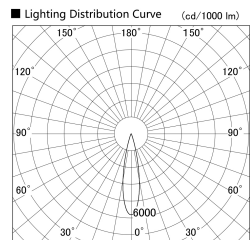

Item no. SD359-2120W9035-IK

Series Name: Lens type Cylinder
Tracklight (In Tack) (SD359-IK)

Installation	Track mount
Type	
Fixture wattage	21W
Beam angle	22
Color Temp.	3500K
CRI	Ra>90
Luminous	1936 lm
Body	Die-cast aluminum alloy
Body finish	White
Trim finish	White
Reflector finish	N/A
IP Rate	IP20
Light source	COB module
Input Voltage	AC220~240V
Dimming Type	Non-Dimmable
Certificate	CE,CCC
Cut Hole	N/A