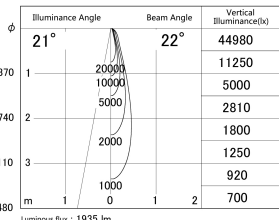

Item no. SD359-2120W9035-IK

Series Name: Lens type Cylinder  
Tracklight (In Tack) (SD359-IK)

■ Lighting Distribution Curve (cd/1000 lm)

■ Direct Horizontal Illuminance SD359-2120W9035-IK

Installation	Track mount
Type	Lens type Cylinder Tracklight (In Tack) (SD359-IK)
Fixture wattage	21W
Beam angle	22
Color Temp.	3500K
CRI	Ra>90
Luminous	1936 lm
Body	Die-cast aluminum alloy
Body finish	White
Trim finish	White
Reflector finish	N/A
IP Rate	IP20
Light source	COB module
Input Voltage	AC220~240V
Dimming Type	Non-Dimmable
Certificate	CE,CCC
Cut Hole	N/A