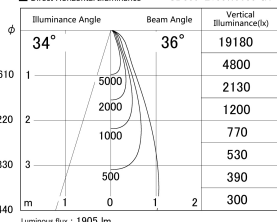

Item no. SD359-2135W9035-IK

Series Name: Lens type Cylinder
Tracklight (In Tack) (SD359-IK)

■ Lighting Distribution Curve (cd/1000 lm)

■ Direct Horizontal Illuminance SD359-2135W9035-IK

Installation	Track mount
Type	Lens type Cylinder Tracklight (In Tack) (SD359-IK)
Fixture wattage	21W
Beam angle	36
Color Temp.	3500K
CRI	Ra>90
Luminous	1905 lm
Body	Die-cast aluminum alloy
Body finish	White
Trim finish	White
Reflector finish	N/A
IP Rate	IP20
Light source	COB module
Input Voltage	AC220~240V
Dimming Type	Non-Dimmable
Certificate	CE,CCC
Cut Hole	N/A