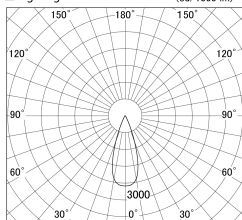

Item no. SD359-2135W9035-IK

Series Name: Lens type Cylinder
Tracklight (In Tack) (SD359-IK)

■ Lighting Distribution Curve (cd/1000 lm)

■ Direct Horizontal Illuminance SD359-2135W9035-IK

Installation	Track mount
Type	
Fixture wattage	21W
Beam angle	36
Color Temp.	3500K
CRI	Ra>90
Luminous	1905 lm
Body	Die-cast aluminum alloy
Body finish	White
Trim finish	White
Reflector finish	N/A
IP Rate	IP20
Light source	COB module
Input Voltage	AC220~240V
Dimming Type	Non-Dimmable
Certificate	CE,CCC
Cut Hole	N/A