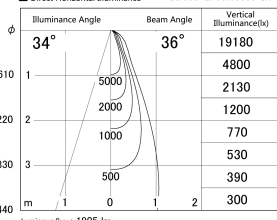

Item no. SD359-2135W9035-IK

Series Name: Lens type Cylinder
Tracklight (In Tack) (SD359-IK)

■ Lighting Distribution Curve (cd/1000 lm)

■ Direct Horizontal Illuminance SD359-2135W9035-IK

Installation	Track mount
Type	
Fixture wattage	21W
Beam angle	36
Color Temp.	3500K
CRI	Ra>90
Luminous	1905 lm
Body	Die-cast aluminum alloy
Body finish	White
Trim finish	White
Reflector finish	N/A
IP Rate	IP20
Light source	COB module
Input Voltage	AC220~240V
Dimming Type	Non-Dimmable
Certificate	CE,CCC
Cut Hole	N/A