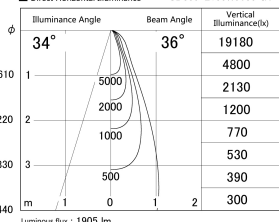

Item no. SD359-2135W9035-IK

Series Name: Lens type Cylinder  
Tracklight (In Tack) (SD359-IK)

■ Lighting Distribution Curve (cd/1000 lm)

■ Direct Horizontal Illuminance SD359-2135W9035-IK

Installation	Track mount
Type	Lens type Cylinder Tracklight (In Tack) (SD359-IK)
Fixture wattage	21W
Beam angle	36
Color Temp.	3500K
CRI	Ra>90
Luminous	1905 lm
Body	Die-cast aluminum alloy
Body finish	White
Trim finish	White
Reflector finish	N/A
IP Rate	IP20
Light source	COB module
Input Voltage	AC220~240V
Dimming Type	Non-Dimmable
Certificate	CE,CCC
Cut Hole	N/A