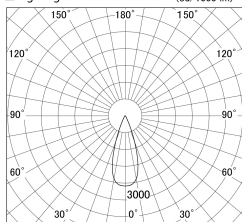

Item no. SD359-2135W9035-IK

Series Name: Lens type Cylinder  
Tracklight (In Tack) (SD359-IK)

■ Lighting Distribution Curve (cd/1000 lm)

■ Direct Horizontal Illuminance SD359-2135W9035-IK

Installation	Track mount
Type	Lens type Cylinder Tracklight (In Tack) (SD359-IK)
Fixture wattage	21W
Beam angle	36
Color Temp.	3500K
CRI	Ra>90
Luminous	1905 lm
Body	Die-cast aluminum alloy
Body finish	White
Trim finish	White
Reflector finish	N/A
IP Rate	IP20
Light source	COB module
Input Voltage	AC220~240V
Dimming Type	Non-Dimmable
Certificate	CE,CCC
Cut Hole	N/A