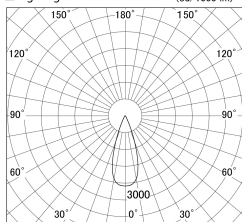

Item no. SD359-2135W9035-IK

Series Name: Lens type Cylinder
Tracklight (In Tack) (SD359-IK)

■ Lighting Distribution Curve (cd/1000 lm)

■ Direct Horizontal Illuminance SD359-2135W9035-IK

Installation	Track mount
Type	Lens type Cylinder Tracklight (In Tack) (SD359-IK)
Fixture wattage	21W
Beam angle	36
Color Temp.	3500K
CRI	Ra>90
Luminous	1905 lm
Body	Die-cast aluminum alloy
Body finish	White
Trim finish	White
Reflector finish	N/A
IP Rate	IP20
Light source	COB module
Input Voltage	AC220~240V
Dimming Type	Non-Dimmable
Certificate	CE,CCC
Cut Hole	N/A