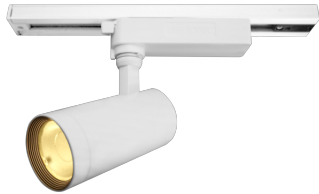

Item no. SD359-2150W9035-IK

Series Name: Lens type Cylinder
Tracklight (In Tack) (SD359-IK)

Installation	Track mount
Type	
Fixture wattage	21W
Beam angle	54
Color Temp.	3500K
CRI	Ra>90
Luminous	1919 lm
Body	Die-cast aluminum alloy
Body finish	White
Trim finish	White
Reflector finish	N/A
IP Rate	IP20
Light source	COB module
Input Voltage	AC220~240V
Dimming Type	Non-Dimmable
Certificate	CE,CCC
Cut Hole	N/A