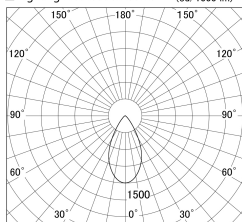

Item no. SD359-2150W9035-IK

Series Name: Lens type Cylinder
Tracklight (In Tack) (SD359-IK)

■ Lighting Distribution Curve (cd/1000 lm)

■ Direct Horizontal Illuminance SD359-2150W9035-IK

Installation	Track mount
Type	Lens type Cylinder Tracklight (In Tack) (SD359-IK)
Fixture wattage	21W
Beam angle	54
Color Temp.	3500K
CRI	Ra>90
Luminous	1919 lm
Body	Die-cast aluminum alloy
Body finish	White
Trim finish	White
Reflector finish	N/A
IP Rate	IP20
Light source	COB module
Input Voltage	AC220~240V
Dimming Type	Non-Dimmable
Certificate	CE,CCC
Cut Hole	N/A