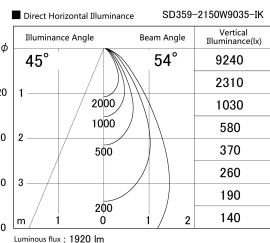

Item no. SD359-2150W9035-IK

Series Name: Lens type Cylinder
Tracklight (In Tack) (SD359-IK)

Installation	Track mount
Type	
Fixture wattage	21W
Beam angle	54
Color Temp.	3500K
CRI	Ra>90
Luminous	1919 lm
Body	Die-cast aluminum alloy
Body finish	White
Trim finish	White
Reflector finish	N/A
IP Rate	IP20
Light source	COB module
Input Voltage	AC220~240V
Dimming Type	Non-Dimmable
Certificate	CE,CCC
Cut Hole	N/A