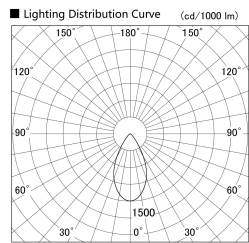

Item no. SD359-2150W9035-IK

Series Name: Lens type Cylinder
Tracklight (In Tack) (SD359-IK)

Installation	Track mount
Type	
Fixture wattage	21W
Beam angle	54
Color Temp.	3500K
CRI	Ra>90
Luminous	1919 lm
Body	Die-cast aluminum alloy
Body finish	White
Trim finish	White
Reflector finish	N/A
IP Rate	IP20
Light source	COB module
Input Voltage	AC220~240V
Dimming Type	Non-Dimmable
Certificate	CE,CCC
Cut Hole	N/A