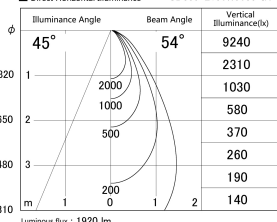

Item no. SD359-2150W9035-IK

Series Name: Lens type Cylinder
Tracklight (In Tack) (SD359-IK)

■ Lighting Distribution Curve (cd/1000 lm)

■ Direct Horizontal Illuminance SD359-2150W9035-IK

Installation	Track mount
Type	Lens type Cylinder Tracklight (In Tack) (SD359-IK)
Fixture wattage	21W
Beam angle	54
Color Temp.	3500K
CRI	Ra>90
Luminous	1919 lm
Body	Die-cast aluminum alloy
Body finish	White
Trim finish	White
Reflector finish	N/A
IP Rate	IP20
Light source	COB module
Input Voltage	AC220~240V
Dimming Type	Non-Dimmable
Certificate	CE,CCC
Cut Hole	N/A