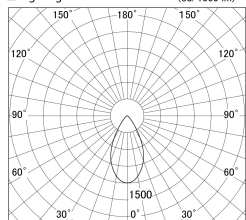

Item no. SD359-2150W9035-IK

Series Name: Lens type Cylinder
Tracklight (In Tack) (SD359-IK)

■ Lighting Distribution Curve (cd/1000 lm)

■ Direct Horizontal Illuminance SD359-2150W9035-IK

Installation	Track mount
Type	Lens type Cylinder Tracklight (In Tack) (SD359-IK)
Fixture wattage	21W
Beam angle	54
Color Temp.	3500K
CRI	Ra>90
Luminous	1919 lm
Body	Die-cast aluminum alloy
Body finish	White
Trim finish	White
Reflector finish	N/A
IP Rate	IP20
Light source	COB module
Input Voltage	AC220~240V
Dimming Type	Non-Dimmable
Certificate	CE,CCC
Cut Hole	N/A