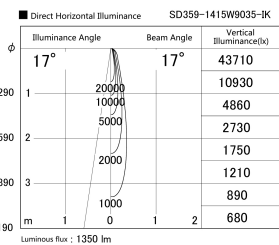

Item no. SD359-1415W9035-IK

Series Name: Lens type Cylinder
Tracklight (In Tack) (SD359-IK)

Installation	Track mount
Type	
Fixture wattage	14W
Beam angle	17
Color Temp.	3500K
CRI	Ra>90
Luminous	1352 lm
Body	Die-cast aluminum alloy
Body finish	White
Trim finish	White
Reflector finish	N/A
IP Rate	IP20
Light source	COB module
Input Voltage	AC220~240V
Dimming Type	Non-Dimmable
Certificate	CE,CCC
Cut Hole	N/A