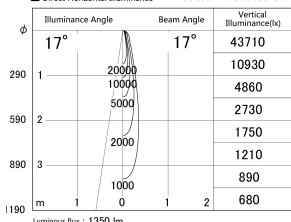

Item no. SD359-1415W9035-IK

Series Name: Lens type Cylinder
Tracklight (In Tack) (SD359-IK)

■ Lighting Distribution Curve (cd/1000 lm)

■ Direct Horizontal Illuminance SD359-1415W9035-IK

Installation	Track mount		
Type	Lens type	Cylinder	
	Tracklight	(In Tack)	(SD359-IK)
Fixture wattage	14W		
Beam angle	17		
Color Temp.	3500K		
CRI	Ra>90		
Luminous	1352 lm		
Body	Die-cast aluminum alloy		
Body finish	White		
Trim finish	White		
Reflector finish	N/A		
IP Rate	IP20		
Light source	COB module		
Input Voltage	AC220~240V		
Dimming Type	Non-Dimmable		
Certificate	CE,CCC		
Cut Hole	N/A		