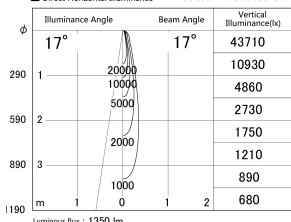

Item no. SD359-1415W9035-IK

Series Name: Lens type Cylinder
Tracklight (In Tack) (SD359-IK)

■ Lighting Distribution Curve (cd/1000 lm)

■ Direct Horizontal Illuminance SD359-1415W9035-IK

Installation	Track mount
Type	Lens type Cylinder Tracklight (In Tack) (SD359-IK)
Fixture wattage	14W
Beam angle	17
Color Temp.	3500K
CRI	Ra>90
Luminous	1352 lm
Body	Die-cast aluminum alloy
Body finish	White
Trim finish	White
Reflector finish	N/A
IP Rate	IP20
Light source	COB module
Input Voltage	AC220~240V
Dimming Type	Non-Dimmable
Certificate	CE,CCC
Cut Hole	N/A