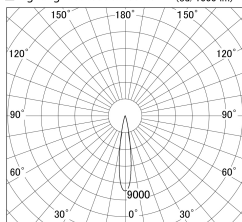

Item no. SD359-1415W9035-IK

Series Name: Lens type Cylinder
Tracklight (In Tack) (SD359-IK)

■ Lighting Distribution Curve (cd/1000 lm)

■ Direct Horizontal Illuminance SD359-1415W9035-IK

Installation	Track mount		
Type	Lens type	Cylinder	
	Tracklight	(In Tack)	(SD359-IK)
Fixture wattage	14W		
Beam angle	17		
Color Temp.	3500K		
CRI	Ra>90		
Luminous	1352 lm		
Body	Die-cast aluminum alloy		
Body finish	White		
Trim finish	White		
Reflector finish	N/A		
IP Rate	IP20		
Light source	COB module		
Input Voltage	AC220~240V		
Dimming Type	Non-Dimmable		
Certificate	CE,CCC		
Cut Hole	N/A		