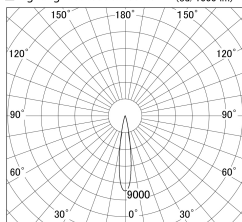

Item no. SD359-1415W9035-IK

Series Name: Lens type Cylinder
Tracklight (In Tack) (SD359-IK)

■ Lighting Distribution Curve (cd/1000 lm)

■ Direct Horizontal Illuminance SD359-1415W9035-IK

Installation	Track mount
Type	Lens type Cylinder Tracklight (In Tack) (SD359-IK)
Fixture wattage	14W
Beam angle	17
Color Temp.	3500K
CRI	Ra>90
Luminous	1352 lm
Body	Die-cast aluminum alloy
Body finish	White
Trim finish	White
Reflector finish	N/A
IP Rate	IP20
Light source	COB module
Input Voltage	AC220~240V
Dimming Type	Non-Dimmable
Certificate	CE,CCC
Cut Hole	N/A