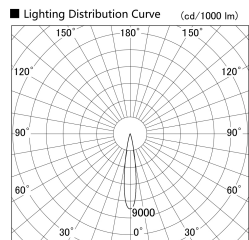

Item no. SD359-1415W9035-IK

Series Name: Lens type Cylinder
Tracklight (In Tack) (SD359-IK)

Installation	Track mount
Type	
Fixture wattage	14W
Beam angle	17
Color Temp.	3500K
CRI	Ra>90
Luminous	1352 lm
Body	Die-cast aluminum alloy
Body finish	White
Trim finish	White
Reflector finish	N/A
IP Rate	IP20
Light source	COB module
Input Voltage	AC220~240V
Dimming Type	Non-Dimmable
Certificate	CE,CCC
Cut Hole	N/A