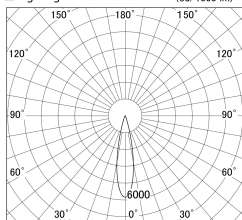

Item no. SD359-1420W9035-IK

Series Name: Lens type Cylinder
Tracklight (In Tack) (SD359-IK)

■ Lighting Distribution Curve (cd/1000 lm)

■ Direct Horizontal Illuminance SD359-1420W9035-IK

Installation	Track mount
Type	Lens type Cylinder Tracklight (In Tack) (SD359-IK)
Fixture wattage	14W
Beam angle	22
Color Temp.	3500K
CRI	Ra>90
Luminous	1387 lm
Body	Die-cast aluminum alloy
Body finish	White
Trim finish	White
Reflector finish	N/A
IP Rate	IP20
Light source	COB module
Input Voltage	AC220~240V
Dimming Type	Non-Dimmable
Certificate	CE,CCC
Cut Hole	N/A