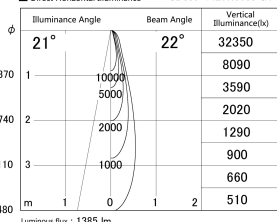

Item no. SD359-1420W9035-IK

Series Name: Lens type Cylinder
Tracklight (In Tack) (SD359-IK)

■ Lighting Distribution Curve (cd/1000 lm)

■ Direct Horizontal Illuminance SD359-1420W9035-IK

Installation	Track mount
Type	Lens type Cylinder Tracklight (In Tack) (SD359-IK)
Fixture wattage	14W
Beam angle	22
Color Temp.	3500K
CRI	Ra>90
Luminous	1387 lm
Body	Die-cast aluminum alloy
Body finish	White
Trim finish	White
Reflector finish	N/A
IP Rate	IP20
Light source	COB module
Input Voltage	AC220~240V
Dimming Type	Non-Dimmable
Certificate	CE,CCC
Cut Hole	N/A