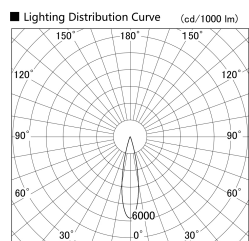

Item no. SD359-1420W9035-IK

Series Name: Lens type Cylinder  
Tracklight (In Tack) (SD359-IK)

Installation	Track mount
Type	
Fixture wattage	14W
Beam angle	22
Color Temp.	3500K
CRI	Ra>90
Luminous	1387 lm
Body	Die-cast aluminum alloy
Body finish	White
Trim finish	White
Reflector finish	N/A
IP Rate	IP20
Light source	COB module
Input Voltage	AC220~240V
Dimming Type	Non-Dimmable
Certificate	CE,CCC
Cut Hole	N/A