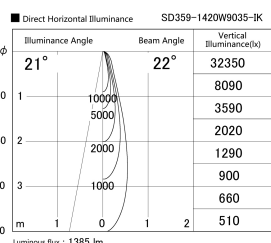

Item no. SD359-1420W9035-IK

Series Name: Lens type Cylinder  
Tracklight (In Tack) (SD359-IK)

Installation	Track mount
Type	
Fixture wattage	14W
Beam angle	22
Color Temp.	3500K
CRI	Ra>90
Luminous	1387 lm
Body	Die-cast aluminum alloy
Body finish	White
Trim finish	White
Reflector finish	N/A
IP Rate	IP20
Light source	COB module
Input Voltage	AC220~240V
Dimming Type	Non-Dimmable
Certificate	CE,CCC
Cut Hole	N/A