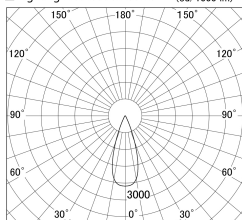

Item no. SD359-1435W9035-IK

Series Name: Lens type Cylinder
Tracklight (In Tack) (SD359-IK)

■ Lighting Distribution Curve (cd/1000 lm)

■ Direct Horizontal Illuminance SD359-1435W9035-IK

Installation	Track mount
Type	
Fixture wattage	14W
Beam angle	36
Color Temp.	3500K
CRI	Ra>90
Luminous	1370 lm
Body	Die-cast aluminum alloy
Body finish	White
Trim finish	White
Reflector finish	N/A
IP Rate	IP20
Light source	COB module
Input Voltage	AC220~240V
Dimming Type	Non-Dimmable
Certificate	CE,CCC
Cut Hole	N/A