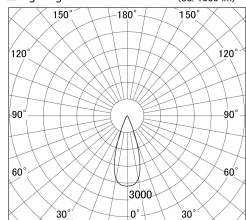

Item no. SD359-1435W9035-IK

Series Name: Lens type Cylinder
Tracklight (In Tack) (SD359-IK)

■ Lighting Distribution Curve (cd/1000 lm)

■ Direct Horizontal Illuminance SD359-1435W9035-IK

Luminous flux : 1370 lm

Installation	Track mount
Type	Lens type Cylinder Tracklight (In Tack) (SD359-IK)
Fixture wattage	14W
Beam angle	36
Color Temp.	3500K
CRI	Ra>90
Luminous	1370 lm
Body	Die-cast aluminum alloy
Body finish	White
Trim finish	White
Reflector finish	N/A
IP Rate	IP20
Light source	COB module
Input Voltage	AC220~240V
Dimming Type	Non-Dimmable
Certificate	CE,CCC
Cut Hole	N/A