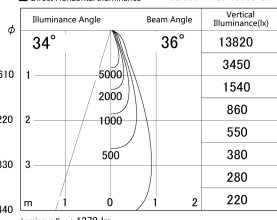

Item no. SD359-1435W9035-IK

Series Name: Lens type Cylinder
Tracklight (In Tack) (SD359-IK)

■ Lighting Distribution Curve (cd/1000 lm)

■ Direct Horizontal Illuminance SD359-1435W9035-IK

Installation	Track mount
Type	
Fixture wattage	14W
Beam angle	36
Color Temp.	3500K
CRI	Ra>90
Luminous	1370 lm
Body	Die-cast aluminum alloy
Body finish	White
Trim finish	White
Reflector finish	N/A
IP Rate	IP20
Light source	COB module
Input Voltage	AC220~240V
Dimming Type	Non-Dimmable
Certificate	CE,CCC
Cut Hole	N/A