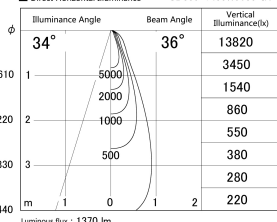

Item no. SD359-1435W9035-IK

Series Name: Lens type Cylinder
Tracklight (In Tack) (SD359-IK)

■ Lighting Distribution Curve (cd/1000 lm)

■ Direct Horizontal Illuminance SD359-1435W9035-IK

Luminous flux : 1370 lm

Installation	Track mount
Type	Lens type Cylinder Tracklight (In Tack) (SD359-IK)
Fixture wattage	14W
Beam angle	36
Color Temp.	3500K
CRI	Ra>90
Luminous	1370 lm
Body	Die-cast aluminum alloy
Body finish	White
Trim finish	White
Reflector finish	N/A
IP Rate	IP20
Light source	COB module
Input Voltage	AC220~240V
Dimming Type	Non-Dimmable
Certificate	CE,CCC
Cut Hole	N/A