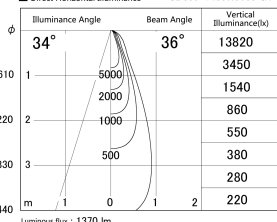

Item no. SD359-1435W9035-IK

Series Name: Lens type Cylinder  
Tracklight (In Tack) (SD359-IK)

■ Lighting Distribution Curve (cd/1000 lm)

■ Direct Horizontal Illuminance SD359-1435W9035-IK

Installation	Track mount		
Type	Lens type	Cylinder	
	Tracklight	(In Tack)	(SD359-IK)
Fixture wattage	14W		
Beam angle	36		
Color Temp.	3500K		
CRI	Ra>90		
Luminous	1370 lm		
Body	Die-cast aluminum alloy		
Body finish	White		
Trim finish	White		
Reflector finish	N/A		
IP Rate	IP20		
Light source	COB module		
Input Voltage	AC220~240V		
Dimming Type	Non-Dimmable		
Certificate	CE,CCC		
Cut Hole	N/A		