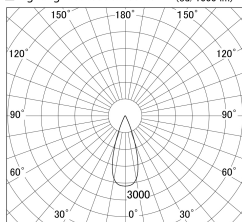

Item no. SD359-1435W9035-IK

Series Name: Lens type Cylinder  
Tracklight (In Tack) (SD359-IK)

■ Lighting Distribution Curve (cd/1000 lm)

■ Direct Horizontal Illuminance SD359-1435W9035-IK

Installation	Track mount		
Type	Lens type	Cylinder	
	Tracklight	(In Tack)	(SD359-IK)
Fixture wattage	14W		
Beam angle	36		
Color Temp.	3500K		
CRI	Ra>90		
Luminous	1370 lm		
Body	Die-cast aluminum alloy		
Body finish	White		
Trim finish	White		
Reflector finish	N/A		
IP Rate	IP20		
Light source	COB module		
Input Voltage	AC220~240V		
Dimming Type	Non-Dimmable		
Certificate	CE,CCC		
Cut Hole	N/A		