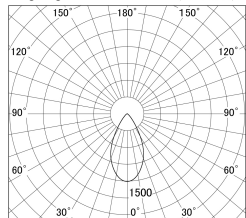

Item no. SD359-1450W9035-IK

Series Name: Lens type Cylinder
Tracklight (In Tack) (SD359-IK)

Installation	Track mount
Type	
Fixture wattage	14W
Beam angle	54
Color Temp.	3500K
CRI	Ra>90
Luminous	1377 lm
Body	Die-cast aluminum alloy
Body finish	White
Trim finish	White
Reflector finish	N/A
IP Rate	IP20
Light source	COB module
Input Voltage	AC220~240V
Dimming Type	Non-Dimmable
Certificate	CE,CCC
Cut Hole	N/A

■ Lighting Distribution Curve (cd/1000 lm)

■ Direct Horizontal Illuminance SD359-1450W9035-IK