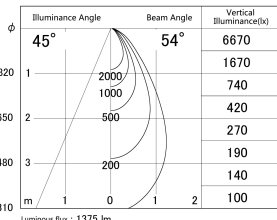

Item no. SD359-1450W9035-IK

Series Name: Lens type Cylinder
Tracklight (In Tack) (SD359-IK)

■ Lighting Distribution Curve (cd/1000 lm)

■ Direct Horizontal Illuminance SD359-1450W9035-IK

Installation	Track mount
Type	Lens type Cylinder Tracklight (In Tack) (SD359-IK)
Fixture wattage	14W
Beam angle	54
Color Temp.	3500K
CRI	Ra>90
Luminous	1377 lm
Body	Die-cast aluminum alloy
Body finish	White
Trim finish	White
Reflector finish	N/A
IP Rate	IP20
Light source	COB module
Input Voltage	AC220~240V
Dimming Type	Non-Dimmable
Certificate	CE,CCC
Cut Hole	N/A