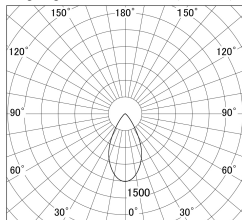

Item no. SD359-1450W9035-IK

Series Name: Lens type Cylinder
Tracklight (In Tack) (SD359-IK)

■ Lighting Distribution Curve (cd/1000 lm)

■ Direct Horizontal Illuminance SD359-1450W9035-IK

Installation	Track mount
Type	Lens type Cylinder Tracklight (In Tack) (SD359-IK)
Fixture wattage	14W
Beam angle	54
Color Temp.	3500K
CRI	Ra>90
Luminous	1377 lm
Body	Die-cast aluminum alloy
Body finish	White
Trim finish	White
Reflector finish	N/A
IP Rate	IP20
Light source	COB module
Input Voltage	AC220~240V
Dimming Type	Non-Dimmable
Certificate	CE,CCC
Cut Hole	N/A