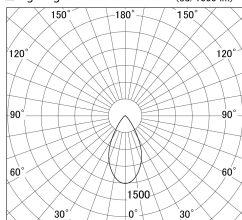

Item no. SD359-1450W9035-IK

Series Name: Lens type Cylinder
Tracklight (In Tack) (SD359-IK)

■ Lighting Distribution Curve (cd/1000 lm)

■ Direct Horizontal Illuminance SD359-1450W9035-IK

Installation	Track mount		
Type	Lens type	Cylinder	
	Tracklight	(In Tack)	(SD359-IK)
Fixture wattage	14W		
Beam angle	54		
Color Temp.	3500K		
CRI	Ra>90		
Luminous	1377 lm		
Body	Die-cast aluminum alloy		
Body finish	White		
Trim finish	White		
Reflector finish	N/A		
IP Rate	IP20		
Light source	COB module		
Input Voltage	AC220~240V		
Dimming Type	Non-Dimmable		
Certificate	CE,CCC		
Cut Hole	N/A		