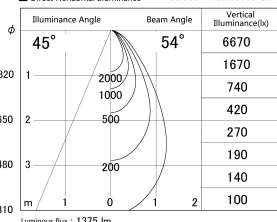

Item no. SD359-1450W9035-IK

Series Name: Lens type Cylinder
Tracklight (In Tack) (SD359-IK)

■ Lighting Distribution Curve (cd/1000 lm)

■ Direct Horizontal Illuminance SD359-1450W9035-IK

Installation	Track mount		
Type	Lens type	Cylinder	
	Tracklight	(In Tack)	(SD359-IK)
Fixture wattage	14W		
Beam angle	54		
Color Temp.	3500K		
CRI	Ra>90		
Luminous	1377 lm		
Body	Die-cast aluminum alloy		
Body finish	White		
Trim finish	White		
Reflector finish	N/A		
IP Rate	IP20		
Light source	COB module		
Input Voltage	AC220~240V		
Dimming Type	Non-Dimmable		
Certificate	CE,CCC		
Cut Hole	N/A		