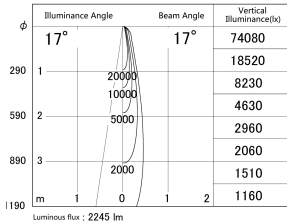

Item no. SD359-2515W9040-IK

Series Name: Lens type Cylinder
Tracklight (In Tack) (SD359-IK)

■ Lighting Distribution Curve (cd/1000 lm)

■ Direct Horizontal Illuminance SD359-2515W9040-IK

Installation	Track mount
Type	
Fixture wattage	24.3W
Beam angle	17
Color Temp.	4000K
CRI	Ra>90
Luminous	2247 lm
Body	Die-cast aluminum alloy
Body finish	White
Trim finish	White
Reflector finish	N/A
IP Rate	IP20
Light source	COB module
Input Voltage	AC220~240V
Dimming Type	Non-Dimmable
Certificate	CE,CCC
Cut Hole	N/A