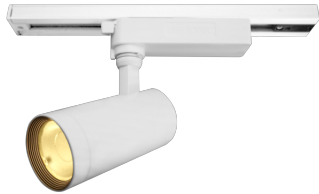

Item no. SD359-2515W9040-IK

Series Name: Lens type Cylinder
Tracklight (In Tack) (SD359-IK)

■ Lighting Distribution Curve (cd/1000 lm)

■ Direct Horizontal Illuminance SD359-2515W9040-IK

Installation	Track mount
Type	
Fixture wattage	24.3W
Beam angle	17
Color Temp.	4000K
CRI	Ra>90
Luminous	2247 lm
Body	Die-cast aluminum alloy
Body finish	White
Trim finish	White
Reflector finish	N/A
IP Rate	IP20
Light source	COB module
Input Voltage	AC220~240V
Dimming Type	Non-Dimmable
Certificate	CE,CCC
Cut Hole	N/A