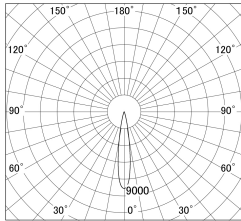

Item no. SD359-2515W9040-IK

Series Name: Lens type Cylinder
Tracklight (In Tack) (SD359-IK)

■ Lighting Distribution Curve (cd/1000 lm)

■ Direct Horizontal Illuminance SD359-2515W9040-IK

Installation	Track mount
Type	
Fixture wattage	24.3W
Beam angle	17
Color Temp.	4000K
CRI	Ra>90
Luminous	2247 lm
Body	Die-cast aluminum alloy
Body finish	White
Trim finish	White
Reflector finish	N/A
IP Rate	IP20
Light source	COB module
Input Voltage	AC220~240V
Dimming Type	Non-Dimmable
Certificate	CE,CCC
Cut Hole	N/A