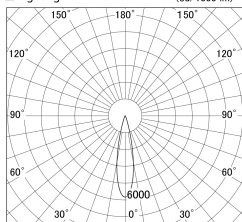

Item no. SD359-2520W9040-IK

Series Name: Lens type Cylinder
Tracklight (In Tack) (SD359-IK)

■ Lighting Distribution Curve (cd/1000 lm)

■ Direct Horizontal Illuminance SD359-2520W9040-IK

Installation	Track mount
Type	Lens type Cylinder Tracklight (In Tack) (SD359-IK)
Fixture wattage	24.3W
Beam angle	22
Color Temp.	4000K
CRI	Ra>90
Luminous	2313 lm
Body	Die-cast aluminum alloy
Body finish	White
Trim finish	White
Reflector finish	N/A
IP Rate	IP20
Light source	COB module
Input Voltage	AC220~240V
Dimming Type	Non-Dimmable
Certificate	CE,CCC
Cut Hole	N/A