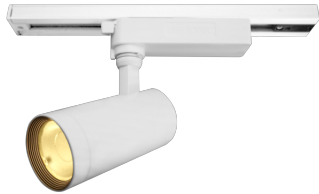

Item no. SD359-2520W9040-IK

Series Name: Lens type Cylinder  
Tracklight (In Tack) (SD359-IK)

Installation	Track mount
Type	
Fixture wattage	24.3W
Beam angle	22
Color Temp.	4000K
CRI	Ra>90
Luminous	2313 lm
Body	Die-cast aluminum alloy
Body finish	White
Trim finish	White
Reflector finish	N/A
IP Rate	IP20
Light source	COB module
Input Voltage	AC220~240V
Dimming Type	Non-Dimmable
Certificate	CE,CCC
Cut Hole	N/A