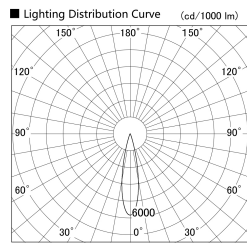

Item no. SD359-2520W9040-IK

Series Name: Lens type Cylinder  
Tracklight (In Tack) (SD359-IK)

Installation	Track mount
Type	
Fixture wattage	24.3W
Beam angle	22
Color Temp.	4000K
CRI	Ra>90
Luminous	2313 lm
Body	Die-cast aluminum alloy
Body finish	White
Trim finish	White
Reflector finish	N/A
IP Rate	IP20
Light source	COB module
Input Voltage	AC220~240V
Dimming Type	Non-Dimmable
Certificate	CE,CCC
Cut Hole	N/A