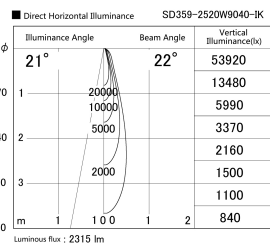

Item no. SD359-2520W9040-IK

Series Name: Lens type Cylinder  
Tracklight (In Tack) (SD359-IK)

Installation	Track mount
Type	
Fixture wattage	24.3W
Beam angle	22
Color Temp.	4000K
CRI	Ra>90
Luminous	2313 lm
Body	Die-cast aluminum alloy
Body finish	White
Trim finish	White
Reflector finish	N/A
IP Rate	IP20
Light source	COB module
Input Voltage	AC220~240V
Dimming Type	Non-Dimmable
Certificate	CE,CCC
Cut Hole	N/A