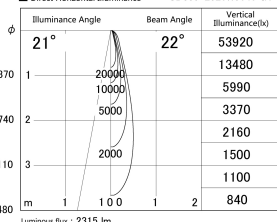

Item no. SD359-2520W9040-IK

Series Name: Lens type Cylinder
Tracklight (In Tack) (SD359-IK)

■ Lighting Distribution Curve (cd/1000 lm)

■ Direct Horizontal Illuminance SD359-2520W9040-IK

Installation	Track mount
Type	Lens type Cylinder Tracklight (In Tack) (SD359-IK)
Fixture wattage	24.3W
Beam angle	22
Color Temp.	4000K
CRI	Ra>90
Luminous	2313 lm
Body	Die-cast aluminum alloy
Body finish	White
Trim finish	White
Reflector finish	N/A
IP Rate	IP20
Light source	COB module
Input Voltage	AC220~240V
Dimming Type	Non-Dimmable
Certificate	CE,CCC
Cut Hole	N/A