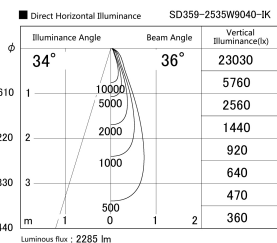

Item no. SD359-2535W9040-IK

Series Name: Lens type Cylinder
Tracklight (In Tack) (SD359-IK)

Installation	Track mount
Type	Lens type Cylinder Tracklight (In Tack) (SD359-IK)
Fixture wattage	24.3W
Beam angle	36
Color Temp.	4000K
CRI	Ra>90
Luminous	2284 lm
Body	Die-cast aluminum alloy
Body finish	White
Trim finish	White
Reflector finish	N/A
IP Rate	IP20
Light source	COB module
Input Voltage	AC220~240V
Dimming Type	Non-Dimmable
Certificate	CE,CCC
Cut Hole	N/A