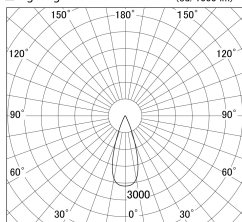

Item no. SD359-2535W9040-IK

Series Name: Lens type Cylinder  
Tracklight (In Tack) (SD359-IK)

■ Lighting Distribution Curve (cd/1000 lm)

■ Direct Horizontal Illuminance SD359-2535W9040-IK

Installation	Track mount
Type	
Fixture wattage	24.3W
Beam angle	36
Color Temp.	4000K
CRI	Ra>90
Luminous	2284 lm
Body	Die-cast aluminum alloy
Body finish	White
Trim finish	White
Reflector finish	N/A
IP Rate	IP20
Light source	COB module
Input Voltage	AC220~240V
Dimming Type	Non-Dimmable
Certificate	CE,CCC
Cut Hole	N/A