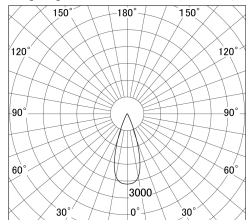

Item no. SD359-2535W9040-IK

Series Name: Lens type Cylinder  
Tracklight (In Tack) (SD359-IK)

Installation	Track mount		
Type	Lens type	Cylinder	
	Tracklight	(In Tack)	(SD359-IK)
Fixture wattage	24.3W		
Beam angle	36		
Color Temp.	4000K		
CRI	Ra>90		
Luminous	2284 lm		
Body	Die-cast aluminum alloy		
Body finish	White		
Trim finish	White		
Reflector finish	N/A		
IP Rate	IP20		
Light source	COB module		
Input Voltage	AC220~240V		
Dimming Type	Non-Dimmable		
Certificate	CE,CCC		
Cut Hole	N/A		

■ Lighting Distribution Curve (cd/1000 lm)

■ Direct Horizontal Illuminance SD359-2535W9040-IK