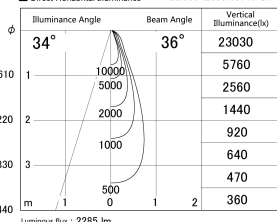

Item no. SD359-2535W9040-IK

Series Name: Lens type Cylinder  
Tracklight (In Tack) (SD359-IK)

■ Lighting Distribution Curve (cd/1000 lm)

■ Direct Horizontal Illuminance SD359-2535W9040-IK

Installation	Track mount
Type	
Fixture wattage	24.3W
Beam angle	36
Color Temp.	4000K
CRI	Ra>90
Luminous	2284 lm
Body	Die-cast aluminum alloy
Body finish	White
Trim finish	White
Reflector finish	N/A
IP Rate	IP20
Light source	COB module
Input Voltage	AC220~240V
Dimming Type	Non-Dimmable
Certificate	CE,CCC
Cut Hole	N/A