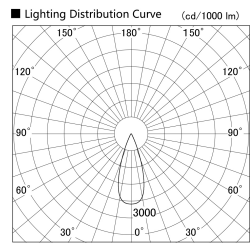

Item no. SD359-2535W9040-IK

Series Name: Lens type Cylinder
Tracklight (In Tack) (SD359-IK)

Installation	Track mount
Type	Lens type Cylinder Tracklight (In Tack) (SD359-IK)
Fixture wattage	24.3W
Beam angle	36
Color Temp.	4000K
CRI	Ra>90
Luminous	2284 lm
Body	Die-cast aluminum alloy
Body finish	White
Trim finish	White
Reflector finish	N/A
IP Rate	IP20
Light source	COB module
Input Voltage	AC220~240V
Dimming Type	Non-Dimmable
Certificate	CE,CCC
Cut Hole	N/A