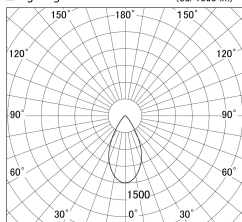

Item no. SD359-2550W9040-IK

Series Name: Lens type Cylinder
Tracklight (In Tack) (SD359-IK)

■ Lighting Distribution Curve (cd/1000 lm)

■ Direct Horizontal Illuminance SD359-2550W9040-IK

Installation	Track mount
Type	Lens type Cylinder Tracklight (In Tack) (SD359-IK)
Fixture wattage	24.3W
Beam angle	54
Color Temp.	4000K
CRI	Ra>90
Luminous	2293 lm
Body	Die-cast aluminum alloy
Body finish	White
Trim finish	White
Reflector finish	N/A
IP Rate	IP20
Light source	COB module
Input Voltage	AC220~240V
Dimming Type	Non-Dimmable
Certificate	CE,CCC
Cut Hole	N/A