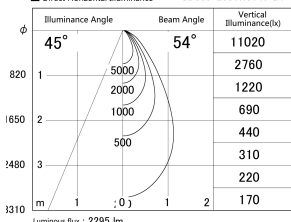

Item no. SD359-2550W9040-IK

Series Name: Lens type Cylinder  
Tracklight (In Tack) (SD359-IK)

■ Lighting Distribution Curve (cd/1000 lm)

■ Direct Horizontal Illuminance SD359-2550W9040-IK

Installation	Track mount
Type	
Fixture wattage	24.3W
Beam angle	54
Color Temp.	4000K
CRI	Ra>90
Luminous	2293 lm
Body	Die-cast aluminum alloy
Body finish	White
Trim finish	White
Reflector finish	N/A
IP Rate	IP20
Light source	COB module
Input Voltage	AC220~240V
Dimming Type	Non-Dimmable
Certificate	CE,CCC
Cut Hole	N/A