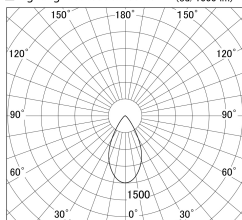

Item no. SD359-2550W9040-IK

Series Name: Lens type Cylinder  
Tracklight (In Tack) (SD359-IK)

■ Lighting Distribution Curve (cd/1000 lm)

■ Direct Horizontal Illuminance SD359-2550W9040-IK

Installation	Track mount
Type	
Fixture wattage	24.3W
Beam angle	54
Color Temp.	4000K
CRI	Ra>90
Luminous	2293 lm
Body	Die-cast aluminum alloy
Body finish	White
Trim finish	White
Reflector finish	N/A
IP Rate	IP20
Light source	COB module
Input Voltage	AC220~240V
Dimming Type	Non-Dimmable
Certificate	CE,CCC
Cut Hole	N/A