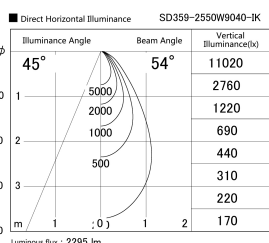

Item no. SD359-2550W9040-IK

Series Name: Lens type Cylinder  
Tracklight (In Tack) (SD359-IK)

Installation	Track mount
Type	Lens type Cylinder Tracklight (In Tack) (SD359-IK)
Fixture wattage	24.3W
Beam angle	54
Color Temp.	4000K
CRI	Ra>90
Luminous	2293 lm
Body	Die-cast aluminum alloy
Body finish	White
Trim finish	White
Reflector finish	N/A
IP Rate	IP20
Light source	COB module
Input Voltage	AC220~240V
Dimming Type	Non-Dimmable
Certificate	CE,CCC
Cut Hole	N/A