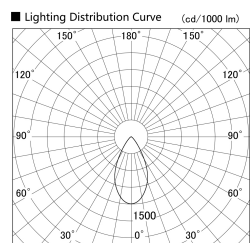

Item no. SD359-2550W9040-IK

Series Name: Lens type Cylinder  
Tracklight (In Tack) (SD359-IK)

Installation	Track mount
Type	Lens type Cylinder Tracklight (In Tack) (SD359-IK)
Fixture wattage	24.3W
Beam angle	54
Color Temp.	4000K
CRI	Ra>90
Luminous	2293 lm
Body	Die-cast aluminum alloy
Body finish	White
Trim finish	White
Reflector finish	N/A
IP Rate	IP20
Light source	COB module
Input Voltage	AC220~240V
Dimming Type	Non-Dimmable
Certificate	CE,CCC
Cut Hole	N/A