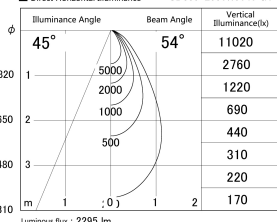

Item no. SD359-2550W9040-IK

Series Name: Lens type Cylinder
Tracklight (In Tack) (SD359-IK)

■ Lighting Distribution Curve (cd/1000 lm)

■ Direct Horizontal Illuminance SD359-2550W9040-IK

Installation	Track mount
Type	Lens type Cylinder Tracklight (In Tack) (SD359-IK)
Fixture wattage	24.3W
Beam angle	54
Color Temp.	4000K
CRI	Ra>90
Luminous	2293 lm
Body	Die-cast aluminum alloy
Body finish	White
Trim finish	White
Reflector finish	N/A
IP Rate	IP20
Light source	COB module
Input Voltage	AC220~240V
Dimming Type	Non-Dimmable
Certificate	CE,CCC
Cut Hole	N/A