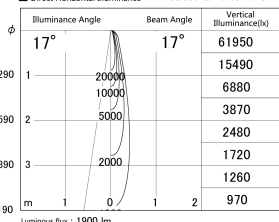

Item no. SD359-2115W9040-IK

Series Name: Lens type Cylinder
Tracklight (In Tack) (SD359-IK)

■ Lighting Distribution Curve (cd/1000 lm)

■ Direct Horizontal Illuminance SD359-2115W9040-IK

Installation	Track mount
Type	Lens type Cylinder Tracklight (In Tack) (SD359-IK)
Fixture wattage	21W
Beam angle	17
Color Temp.	4000K
CRI	Ra>90
Luminous	1900 lm
Body	Die-cast aluminum alloy
Body finish	White
Trim finish	White
Reflector finish	N/A
IP Rate	IP20
Light source	COB module
Input Voltage	AC220~240V
Dimming Type	Non-Dimmable
Certificate	CE,CCC
Cut Hole	N/A