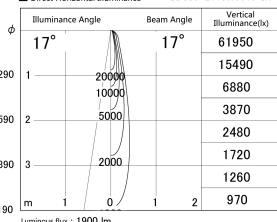

Item no. SD359-2115W9040-IK

Series Name: Lens type Cylinder
Tracklight (In Tack) (SD359-IK)

■ Lighting Distribution Curve (cd/1000 lm)

■ Direct Horizontal Illuminance SD359-2115W9040-IK

Installation	Track mount		
Type	Lens type	Cylinder	
	Tracklight	(In Tack)	(SD359-IK)
Fixture wattage	21W		
Beam angle	17		
Color Temp.	4000K		
CRI	Ra>90		
Luminous	1900 lm		
Body	Die-cast aluminum alloy		
Body finish	White		
Trim finish	White		
Reflector finish	N/A		
IP Rate	IP20		
Light source	COB module		
Input Voltage	AC220~240V		
Dimming Type	Non-Dimmable		
Certificate	CE,CCC		
Cut Hole	N/A		