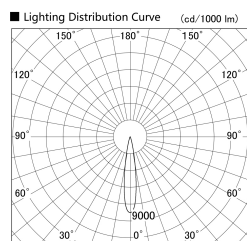

Item no. SD359-2115W9040-IK

Series Name: Lens type Cylinder
Tracklight (In Tack) (SD359-IK)

■ Lighting Distribution Curve (cd/1000 lm)

■ Direct Horizontal Illuminance SD359-2115W9040-IK

Installation	Track mount		
Type	Lens type	Cylinder	
	Tracklight	(In Tack)	(SD359-IK)
Fixture wattage	21W		
Beam angle	17		
Color Temp.	4000K		
CRI	Ra>90		
Luminous	1900 lm		
Body	Die-cast aluminum alloy		
Body finish	White		
Trim finish	White		
Reflector finish	N/A		
IP Rate	IP20		
Light source	COB module		
Input Voltage	AC220~240V		
Dimming Type	Non-Dimmable		
Certificate	CE,CCC		
Cut Hole	N/A		