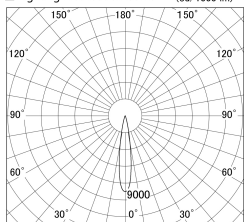

Item no. SD359-2115W9040-IK

Series Name: Lens type Cylinder
Tracklight (In Tack) (SD359-IK)

■ Lighting Distribution Curve (cd/1000 lm)

■ Direct Horizontal Illuminance SD359-2115W9040-IK

Installation	Track mount
Type	Lens type Cylinder Tracklight (In Tack) (SD359-IK)
Fixture wattage	21W
Beam angle	17
Color Temp.	4000K
CRI	Ra>90
Luminous	1900 lm
Body	Die-cast aluminum alloy
Body finish	White
Trim finish	White
Reflector finish	N/A
IP Rate	IP20
Light source	COB module
Input Voltage	AC220~240V
Dimming Type	Non-Dimmable
Certificate	CE,CCC
Cut Hole	N/A