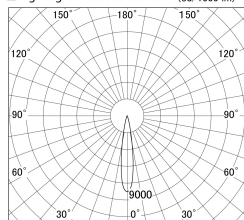

Item no. SD359-2115W9040-IK

Series Name: Lens type Cylinder
Tracklight (In Tack) (SD359-IK)

■ Lighting Distribution Curve (cd/1000 lm)

■ Direct Horizontal Illuminance SD359-2115W9040-IK

Installation	Track mount		
Type	Lens type	Cylinder	
	Tracklight	(In Tack)	(SD359-IK)
Fixture wattage	21W		
Beam angle	17		
Color Temp.	4000K		
CRI	Ra>90		
Luminous	1900 lm		
Body	Die-cast aluminum alloy		
Body finish	White		
Trim finish	White		
Reflector finish	N/A		
IP Rate	IP20		
Light source	COB module		
Input Voltage	AC220~240V		
Dimming Type	Non-Dimmable		
Certificate	CE,CCC		
Cut Hole	N/A		