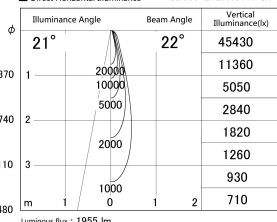

Item no. SD359-2120W9040-IK

Series Name: Lens type Cylinder  
Tracklight (In Tack) (SD359-IK)

■ Lighting Distribution Curve (cd/1000 lm)

■ Direct Horizontal Illuminance SD359-2120W9040-IK

Installation	Track mount
Type	Lens type Cylinder Tracklight (In Tack) (SD359-IK)
Fixture wattage	21W
Beam angle	22
Color Temp.	4000K
CRI	Ra>90
Luminous	1955 lm
Body	Die-cast aluminum alloy
Body finish	White
Trim finish	White
Reflector finish	N/A
IP Rate	IP20
Light source	COB module
Input Voltage	AC220~240V
Dimming Type	Non-Dimmable
Certificate	CE,CCC
Cut Hole	N/A