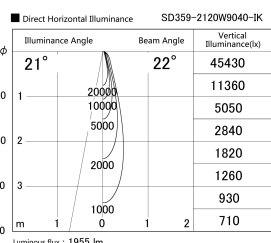

Item no. SD359-2120W9040-IK

Series Name: Lens type Cylinder
Tracklight (In Tack) (SD359-IK)

Installation	Track mount
Type	
Fixture wattage	21W
Beam angle	22
Color Temp.	4000K
CRI	Ra>90
Luminous	1955 lm
Body	Die-cast aluminum alloy
Body finish	White
Trim finish	White
Reflector finish	N/A
IP Rate	IP20
Light source	COB module
Input Voltage	AC220~240V
Dimming Type	Non-Dimmable
Certificate	CE,CCC
Cut Hole	N/A