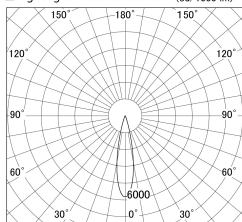

Item no. SD359-2120W9040-IK

Series Name: Lens type Cylinder  
Tracklight (In Tack) (SD359-IK)

■ Lighting Distribution Curve (cd/1000 lm)

■ Direct Horizontal Illuminance SD359-2120W9040-IK

Installation	Track mount
Type	Lens type Cylinder Tracklight (In Tack) (SD359-IK)
Fixture wattage	21W
Beam angle	22
Color Temp.	4000K
CRI	Ra>90
Luminous	1955 lm
Body	Die-cast aluminum alloy
Body finish	White
Trim finish	White
Reflector finish	N/A
IP Rate	IP20
Light source	COB module
Input Voltage	AC220~240V
Dimming Type	Non-Dimmable
Certificate	CE,CCC
Cut Hole	N/A