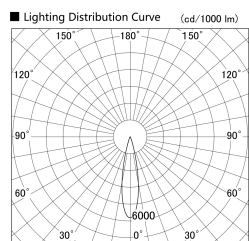

Item no. SD359-2120W9040-IK

Series Name: Lens type Cylinder
Tracklight (In Tack) (SD359-IK)

Installation	Track mount
Type	
Fixture wattage	21W
Beam angle	22
Color Temp.	4000K
CRI	Ra>90
Luminous	1955 lm
Body	Die-cast aluminum alloy
Body finish	White
Trim finish	White
Reflector finish	N/A
IP Rate	IP20
Light source	COB module
Input Voltage	AC220~240V
Dimming Type	Non-Dimmable
Certificate	CE,CCC
Cut Hole	N/A