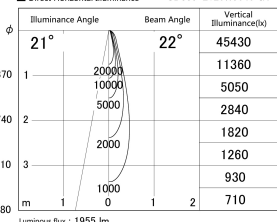

Item no. SD359-2120W9040-IK

Series Name: Lens type Cylinder
Tracklight (In Tack) (SD359-IK)

■ Lighting Distribution Curve (cd/1000 lm)

■ Direct Horizontal Illuminance SD359-2120W9040-IK

Installation	Track mount
Type	Lens type Cylinder Tracklight (In Tack) (SD359-IK)
Fixture wattage	21W
Beam angle	22
Color Temp.	4000K
CRI	Ra>90
Luminous	1955 lm
Body	Die-cast aluminum alloy
Body finish	White
Trim finish	White
Reflector finish	N/A
IP Rate	IP20
Light source	COB module
Input Voltage	AC220~240V
Dimming Type	Non-Dimmable
Certificate	CE,CCC
Cut Hole	N/A