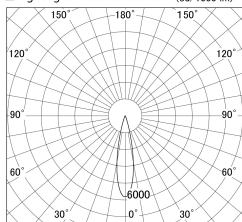

Item no. SD359-2120W9040-IK

Series Name: Lens type Cylinder
Tracklight (In Tack) (SD359-IK)

■ Lighting Distribution Curve (cd/1000 lm)

■ Direct Horizontal Illuminance SD359-2120W9040-IK

Installation	Track mount
Type	Lens type Cylinder Tracklight (In Tack) (SD359-IK)
Fixture wattage	21W
Beam angle	22
Color Temp.	4000K
CRI	Ra>90
Luminous	1955 lm
Body	Die-cast aluminum alloy
Body finish	White
Trim finish	White
Reflector finish	N/A
IP Rate	IP20
Light source	COB module
Input Voltage	AC220~240V
Dimming Type	Non-Dimmable
Certificate	CE,CCC
Cut Hole	N/A