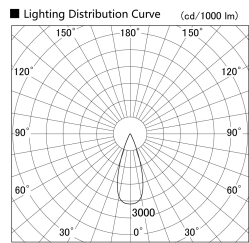

Item no. SD359-2135W9040-IK

Series Name: Lens type Cylinder  
Tracklight (In Tack) (SD359-IK)

Installation	Track mount
Type	
Fixture wattage	21W
Beam angle	36
Color Temp.	4000K
CRI	Ra>90
Luminous	1924 lm
Body	Die-cast aluminum alloy
Body finish	White
Trim finish	White
Reflector finish	N/A
IP Rate	IP20
Light source	COB module
Input Voltage	AC220~240V
Dimming Type	Non-Dimmable
Certificate	CE,CCC
Cut Hole	N/A