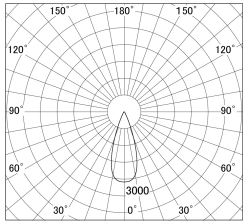

Item no. SD359-2135W9040-IK

Series Name: Lens type Cylinder
Tracklight (In Tack) (SD359-IK)

■ Lighting Distribution Curve (cd/1000 lm)

■ Direct Horizontal Illuminance SD359-2135W9040-IK

Installation	Track mount		
Type	Lens type	Cylinder	
	Tracklight (SD359-IK)	(In Tack)	
Fixture wattage	21W		
Beam angle	36		
Color Temp.	4000K		
CRI	Ra>90		
Luminous	1924 lm		
Body	Die-cast aluminum alloy		
Body finish	White		
Trim finish	White		
Reflector finish	N/A		
IP Rate	IP20		
Light source	COB module		
Input Voltage	AC220~240V		
Dimming Type	Non-Dimmable		
Certificate	CE,CCC		
Cut Hole	N/A		