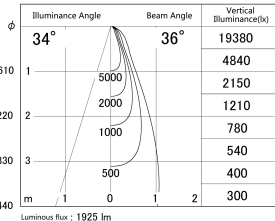

Item no. SD359-2135W9040-IK

Series Name: Lens type Cylinder
Tracklight (In Tack) (SD359-IK)

■ Lighting Distribution Curve (cd/1000 lm)

■ Direct Horizontal Illuminance SD359-2135W9040-IK

Installation	Track mount		
Type	Lens type	Cylinder	
	Tracklight (SD359-IK)	(In Tack)	
Fixture wattage	21W		
Beam angle	36		
Color Temp.	4000K		
CRI	Ra>90		
Luminous	1924 lm		
Body	Die-cast aluminum alloy		
Body finish	White		
Trim finish	White		
Reflector finish	N/A		
IP Rate	IP20		
Light source	COB module		
Input Voltage	AC220~240V		
Dimming Type	Non-Dimmable		
Certificate	CE,CCC		
Cut Hole	N/A		