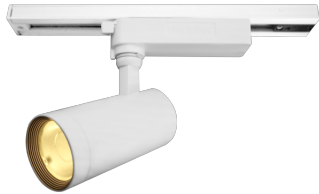

Item no. SD359-2135W9040-IK

Series Name: Lens type Cylinder
Tracklight (In Tack) (SD359-IK)

■ Lighting Distribution Curve (cd/1000 lm)

■ Direct Horizontal Illuminance SD359-2135W9040-IK

Installation	Track mount		
Type	Lens type	Cylinder	
	Tracklight (SD359-IK)	(In Tack)	
Fixture wattage	21W		
Beam angle	36		
Color Temp.	4000K		
CRI	Ra>90		
Luminous	1924 lm		
Body	Die-cast aluminum alloy		
Body finish	White		
Trim finish	White		
Reflector finish	N/A		
IP Rate	IP20		
Light source	COB module		
Input Voltage	AC220~240V		
Dimming Type	Non-Dimmable		
Certificate	CE,CCC		
Cut Hole	N/A		