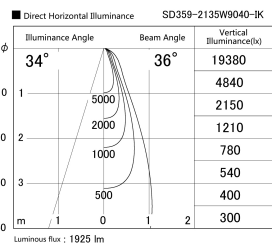

Item no. SD359-2135W9040-IK

Series Name: Lens type Cylinder  
Tracklight (In Tack) (SD359-IK)

Installation	Track mount
Type	
Fixture wattage	21W
Beam angle	36
Color Temp.	4000K
CRI	Ra>90
Luminous	1924 lm
Body	Die-cast aluminum alloy
Body finish	White
Trim finish	White
Reflector finish	N/A
IP Rate	IP20
Light source	COB module
Input Voltage	AC220~240V
Dimming Type	Non-Dimmable
Certificate	CE,CCC
Cut Hole	N/A