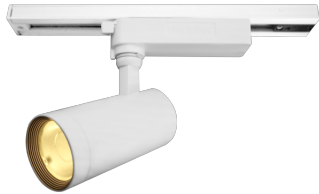

Item no. SD359-2150W9040-IK

Series Name: Lens type Cylinder
Tracklight (In Tack) (SD359-IK)

■ Lighting Distribution Curve (cd/1000 lm)

■ Direct Horizontal Illuminance SD359-2150W9040-IK

Installation	Track mount
Type	Lens type Cylinder Tracklight (In Tack) (SD359-IK)
Fixture wattage	21W
Beam angle	54
Color Temp.	4000K
CRI	Ra>90
Luminous	1937 lm
Body	Die-cast aluminum alloy
Body finish	White
Trim finish	White
Reflector finish	N/A
IP Rate	IP20
Light source	COB module
Input Voltage	AC220~240V
Dimming Type	Non-Dimmable
Certificate	CE,CCC
Cut Hole	N/A