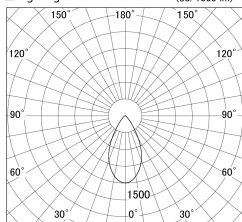

Item no. SD359-2150W9040-IK

Series Name: Lens type Cylinder  
Tracklight (In Tack) (SD359-IK)

■ Lighting Distribution Curve (cd/1000 lm)

■ Direct Horizontal Illuminance SD359-2150W9040-IK

Installation	Track mount
Type	Lens type Cylinder Tracklight (In Tack) (SD359-IK)
Fixture wattage	21W
Beam angle	54
Color Temp.	4000K
CRI	Ra>90
Luminous	1937 lm
Body	Die-cast aluminum alloy
Body finish	White
Trim finish	White
Reflector finish	N/A
IP Rate	IP20
Light source	COB module
Input Voltage	AC220~240V
Dimming Type	Non-Dimmable
Certificate	CE,CCC
Cut Hole	N/A