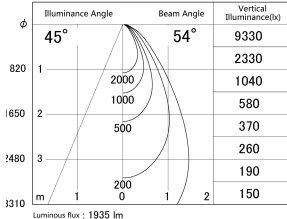

Item no. SD359-2150W9040-IK

Series Name: Lens type Cylinder
Tracklight (In Tack) (SD359-IK)

■ Lighting Distribution Curve (cd/1000 lm)

■ Direct Horizontal Illuminance SD359-2150W9040-IK

Installation	Track mount
Type	Lens type Cylinder Tracklight (In Tack) (SD359-IK)
Fixture wattage	21W
Beam angle	54
Color Temp.	4000K
CRI	Ra>90
Luminous	1937 lm
Body	Die-cast aluminum alloy
Body finish	White
Trim finish	White
Reflector finish	N/A
IP Rate	IP20
Light source	COB module
Input Voltage	AC220~240V
Dimming Type	Non-Dimmable
Certificate	CE,CCC
Cut Hole	N/A