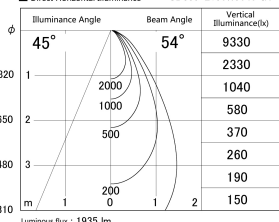

Item no. SD359-2150W9040-IK

Series Name: Lens type Cylinder  
Tracklight (In Tack) (SD359-IK)

■ Lighting Distribution Curve (cd/1000 lm)

■ Direct Horizontal Illuminance SD359-2150W9040-IK

Installation	Track mount
Type	Lens type Cylinder Tracklight (In Tack) (SD359-IK)
Fixture wattage	21W
Beam angle	54
Color Temp.	4000K
CRI	Ra>90
Luminous	1937 lm
Body	Die-cast aluminum alloy
Body finish	White
Trim finish	White
Reflector finish	N/A
IP Rate	IP20
Light source	COB module
Input Voltage	AC220~240V
Dimming Type	Non-Dimmable
Certificate	CE,CCC
Cut Hole	N/A