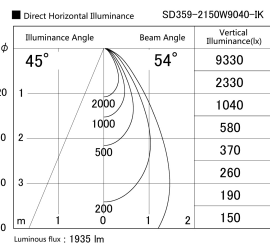

Item no. SD359-2150W9040-IK

Series Name: Lens type Cylinder
Tracklight (In Tack) (SD359-IK)

Installation	Track mount
Type	
Fixture wattage	21W
Beam angle	54
Color Temp.	4000K
CRI	Ra>90
Luminous	1937 lm
Body	Die-cast aluminum alloy
Body finish	White
Trim finish	White
Reflector finish	N/A
IP Rate	IP20
Light source	COB module
Input Voltage	AC220~240V
Dimming Type	Non-Dimmable
Certificate	CE,CCC
Cut Hole	N/A