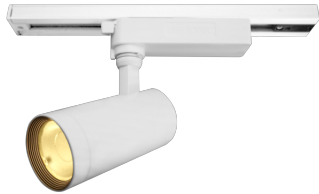

Item no. SD359-2150W9040-IK

Series Name: Lens type Cylinder
Tracklight (In Tack) (SD359-IK)

Installation	Track mount
Type	
Fixture wattage	21W
Beam angle	54
Color Temp.	4000K
CRI	Ra>90
Luminous	1937 lm
Body	Die-cast aluminum alloy
Body finish	White
Trim finish	White
Reflector finish	N/A
IP Rate	IP20
Light source	COB module
Input Voltage	AC220~240V
Dimming Type	Non-Dimmable
Certificate	CE,CCC
Cut Hole	N/A