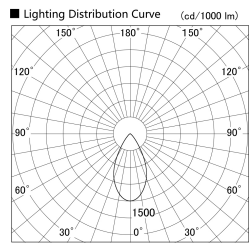

Item no. SD359-2150W9040-IK

Series Name: Lens type Cylinder
Tracklight (In Tack) (SD359-IK)

Installation	Track mount
Type	
Fixture wattage	21W
Beam angle	54
Color Temp.	4000K
CRI	Ra>90
Luminous	1937 lm
Body	Die-cast aluminum alloy
Body finish	White
Trim finish	White
Reflector finish	N/A
IP Rate	IP20
Light source	COB module
Input Voltage	AC220~240V
Dimming Type	Non-Dimmable
Certificate	CE,CCC
Cut Hole	N/A