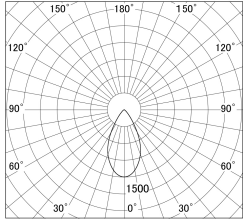

Item no. SD359-2150W9040-IK

Series Name: Lens type Cylinder
Tracklight (In Tack) (SD359-IK)

■ Lighting Distribution Curve (cd/1000 lm)

■ Direct Horizontal Illuminance SD359-2150W9040-IK

Installation	Track mount
Type	Lens type Cylinder Tracklight (In Tack) (SD359-IK)
Fixture wattage	21W
Beam angle	54
Color Temp.	4000K
CRI	Ra>90
Luminous	1937 lm
Body	Die-cast aluminum alloy
Body finish	White
Trim finish	White
Reflector finish	N/A
IP Rate	IP20
Light source	COB module
Input Voltage	AC220~240V
Dimming Type	Non-Dimmable
Certificate	CE,CCC
Cut Hole	N/A