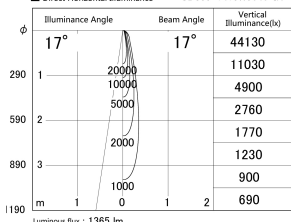

Item no. SD359-1415W9040-IK

Series Name: Lens type Cylinder
Tracklight (In Tack) (SD359-IK)

■ Lighting Distribution Curve (cd/1000 lm)

■ Direct Horizontal Illuminance SD359-1415W9040-IK

Installation	Track mount		
Type	Lens type	Cylinder	
	Tracklight (SD359-IK)	(In Tack)	
Fixture wattage	14W		
Beam angle	17		
Color Temp.	4000K		
CRI	Ra>90		
Luminous	1365 lm		
Body	Die-cast aluminum alloy		
Body finish	White		
Trim finish	White		
Reflector finish	N/A		
IP Rate	IP20		
Light source	COB module		
Input Voltage	AC220~240V		
Dimming Type	Non-Dimmable		
Certificate	CE,CCC		
Cut Hole	N/A		