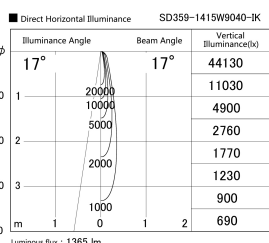

Item no. SD359-1415W9040-IK

Series Name: Lens type Cylinder
Tracklight (In Tack) (SD359-IK)

Installation	Track mount
Type	
Fixture wattage	14W
Beam angle	17
Color Temp.	4000K
CRI	Ra>90
Luminous	1365 lm
Body	Die-cast aluminum alloy
Body finish	White
Trim finish	White
Reflector finish	N/A
IP Rate	IP20
Light source	COB module
Input Voltage	AC220~240V
Dimming Type	Non-Dimmable
Certificate	CE,CCC
Cut Hole	N/A