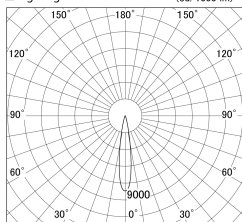

Item no. SD359-1415W9040-IK

Series Name: Lens type Cylinder
Tracklight (In Tack) (SD359-IK)

■ Lighting Distribution Curve (cd/1000 lm)

■ Direct Horizontal Illuminance SD359-1415W9040-IK

Installation	Track mount		
Type	Lens type	Cylinder	
	Tracklight (SD359-IK)	(In Tack)	
Fixture wattage	14W		
Beam angle	17		
Color Temp.	4000K		
CRI	Ra>90		
Luminous	1365 lm		
Body	Die-cast aluminum alloy		
Body finish	White		
Trim finish	White		
Reflector finish	N/A		
IP Rate	IP20		
Light source	COB module		
Input Voltage	AC220~240V		
Dimming Type	Non-Dimmable		
Certificate	CE,CCC		
Cut Hole	N/A		