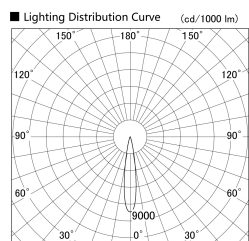

Item no. SD359-1415W9040-IK

Series Name: Lens type Cylinder
Tracklight (In Tack) (SD359-IK)

Installation	Track mount
Type	
Fixture wattage	14W
Beam angle	17
Color Temp.	4000K
CRI	Ra>90
Luminous	1365 lm
Body	Die-cast aluminum alloy
Body finish	White
Trim finish	White
Reflector finish	N/A
IP Rate	IP20
Light source	COB module
Input Voltage	AC220~240V
Dimming Type	Non-Dimmable
Certificate	CE,CCC
Cut Hole	N/A