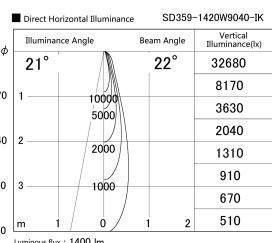

Item no. SD359-1420W9040-IK

Series Name: Lens type Cylinder
Tracklight (In Tack) (SD359-IK)

Installation	Track mount
Type	Lens type Cylinder Tracklight (In Tack) (SD359-IK)
Fixture wattage	14W
Beam angle	22
Color Temp.	4000K
CRI	Ra>90
Luminous	1401 lm
Body	Die-cast aluminum alloy
Body finish	White
Trim finish	White
Reflector finish	N/A
IP Rate	IP20
Light source	COB module
Input Voltage	AC220~240V
Dimming Type	Non-Dimmable
Certificate	CE,CCC
Cut Hole	N/A