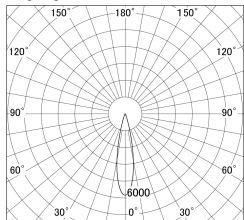

Item no. SD359-1420W9040-IK

Series Name: Lens type Cylinder
Tracklight (In Tack) (SD359-IK)

■ Lighting Distribution Curve (cd/1000 lm)

■ Direct Horizontal Illuminance SD359-1420W9040-IK

Installation	Track mount
Type	Lens type Cylinder Tracklight (In Tack) (SD359-IK)
Fixture wattage	14W
Beam angle	22
Color Temp.	4000K
CRI	Ra>90
Luminous	1401 lm
Body	Die-cast aluminum alloy
Body finish	White
Trim finish	White
Reflector finish	N/A
IP Rate	IP20
Light source	COB module
Input Voltage	AC220~240V
Dimming Type	Non-Dimmable
Certificate	CE,CCC
Cut Hole	N/A