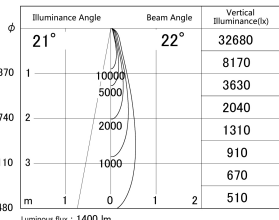

Item no. SD359-1420W9040-IK

Series Name: Lens type Cylinder
Tracklight (In Tack) (SD359-IK)

■ Lighting Distribution Curve (cd/1000 lm)

■ Direct Horizontal Illuminance SD359-1420W9040-IK

Installation	Track mount
Type	Lens type Cylinder Tracklight (In Tack) (SD359-IK)
Fixture wattage	14W
Beam angle	22
Color Temp.	4000K
CRI	Ra>90
Luminous	1401 lm
Body	Die-cast aluminum alloy
Body finish	White
Trim finish	White
Reflector finish	N/A
IP Rate	IP20
Light source	COB module
Input Voltage	AC220~240V
Dimming Type	Non-Dimmable
Certificate	CE,CCC
Cut Hole	N/A