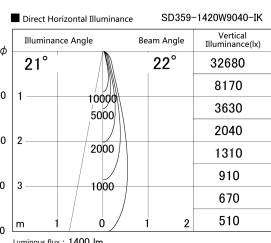

Item no. SD359-1420W9040-1K

Series Name: Lens type Cylinder
Tracklight (In Tack) (SD359-1K)

Installation	Track mount
Type	
Fixture wattage	14W
Beam angle	22
Color Temp.	4000K
CRI	Ra>90
Luminous	1401 lm
Body	Die-cast aluminum alloy
Body finish	White
Trim finish	White
Reflector finish	N/A
IP Rate	IP20
Light source	COB module
Input Voltage	AC220~240V
Dimming Type	Non-Dimmable
Certificate	CE,CCC
Cut Hole	N/A