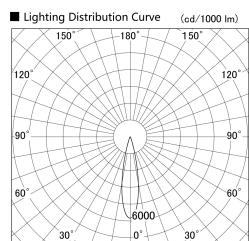

Item no. SD359-1420W9040-1K

Series Name: Lens type Cylinder
Tracklight (In Tack) (SD359-1K)

Installation	Track mount
Type	
Fixture wattage	14W
Beam angle	22
Color Temp.	4000K
CRI	Ra>90
Luminous	1401 lm
Body	Die-cast aluminum alloy
Body finish	White
Trim finish	White
Reflector finish	N/A
IP Rate	IP20
Light source	COB module
Input Voltage	AC220~240V
Dimming Type	Non-Dimmable
Certificate	CE,CCC
Cut Hole	N/A