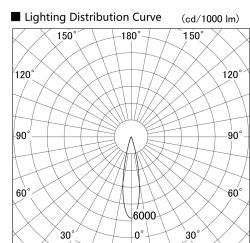

Item no. SD359-1420W9040-IK

Series Name: Lens type Cylinder
Tracklight (In Tack) (SD359-IK)

Installation	Track mount
Type	Lens type Cylinder Tracklight (In Tack) (SD359-IK)
Fixture wattage	14W
Beam angle	22
Color Temp.	4000K
CRI	Ra>90
Luminous	1401 lm
Body	Die-cast aluminum alloy
Body finish	White
Trim finish	White
Reflector finish	N/A
IP Rate	IP20
Light source	COB module
Input Voltage	AC220~240V
Dimming Type	Non-Dimmable
Certificate	CE,CCC
Cut Hole	N/A