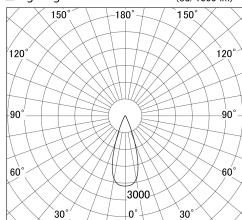

Item no. SD359-1435W9040-IK

Series Name: Lens type Cylinder  
Tracklight (In Tack) (SD359-IK)

■ Lighting Distribution Curve (cd/1000 lm)

■ Direct Horizontal Illuminance SD359-1435W9040-IK

Installation	Track mount
Type	
Fixture wattage	14W
Beam angle	36
Color Temp.	4000K
CRI	Ra>90
Luminous	1383 lm
Body	Die-cast aluminum alloy
Body finish	White
Trim finish	White
Reflector finish	N/A
IP Rate	IP20
Light source	COB module
Input Voltage	AC220~240V
Dimming Type	Non-Dimmable
Certificate	CE,CCC
Cut Hole	N/A