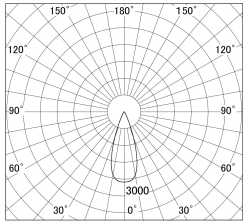

Item no. SD359-1435W9040-IK

Series Name: Lens type Cylinder
Tracklight (In Tack) (SD359-IK)

■ Lighting Distribution Curve (cd/1000 lm)

■ Direct Horizontal Illuminance SD359-1435W9040-IK

Installation	Track mount
Type	Lens type Cylinder Tracklight (In Tack) (SD359-IK)
Fixture wattage	14W
Beam angle	36
Color Temp.	4000K
CRI	Ra>90
Luminous	1383 lm
Body	Die-cast aluminum alloy
Body finish	White
Trim finish	White
Reflector finish	N/A
IP Rate	IP20
Light source	COB module
Input Voltage	AC220~240V
Dimming Type	Non-Dimmable
Certificate	CE,CCC
Cut Hole	N/A