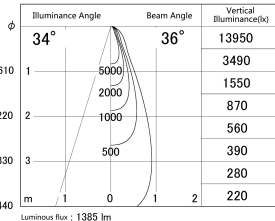

Item no. SD359-1435W9040-IK

Series Name: Lens type Cylinder
Tracklight (In Tack) (SD359-IK)

■ Lighting Distribution Curve (cd/1000 lm)

■ Direct Horizontal Illuminance SD359-1435W9040-IK

Installation	Track mount
Type	Lens type Cylinder Tracklight (In Tack) (SD359-IK)
Fixture wattage	14W
Beam angle	36
Color Temp.	4000K
CRI	Ra>90
Luminous	1383 lm
Body	Die-cast aluminum alloy
Body finish	White
Trim finish	White
Reflector finish	N/A
IP Rate	IP20
Light source	COB module
Input Voltage	AC220~240V
Dimming Type	Non-Dimmable
Certificate	CE,CCC
Cut Hole	N/A