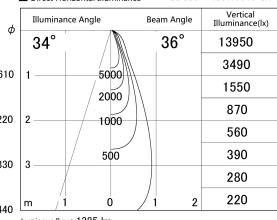

Item no. SD359-1435W9040-IK

Series Name: Lens type Cylinder  
Tracklight (In Tack) (SD359-IK)

■ Lighting Distribution Curve (cd/1000 lm)

■ Direct Horizontal Illuminance SD359-1435W9040-IK

Installation	Track mount
Type	
Fixture wattage	14W
Beam angle	36
Color Temp.	4000K
CRI	Ra>90
Luminous	1383 lm
Body	Die-cast aluminum alloy
Body finish	White
Trim finish	White
Reflector finish	N/A
IP Rate	IP20
Light source	COB module
Input Voltage	AC220~240V
Dimming Type	Non-Dimmable
Certificate	CE,CCC
Cut Hole	N/A