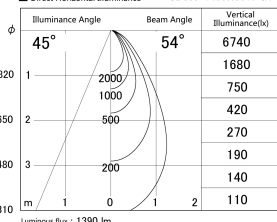

Item no. SD359-1450W9040-IK

Series Name: Lens type Cylinder
Tracklight (In Tack) (SD359-IK)

■ Lighting Distribution Curve (cd/1000 lm)

■ Direct Horizontal Illuminance SD359-1450W9040-IK

Installation	Track mount
Type	Lens type Cylinder Tracklight (In Tack) (SD359-IK)
Fixture wattage	14W
Beam angle	54
Color Temp.	4000K
CRI	Ra>90
Luminous	1391 lm
Body	Die-cast aluminum alloy
Body finish	White
Trim finish	White
Reflector finish	N/A
IP Rate	IP20
Light source	COB module
Input Voltage	AC220~240V
Dimming Type	Non-Dimmable
Certificate	CE,CCC
Cut Hole	N/A