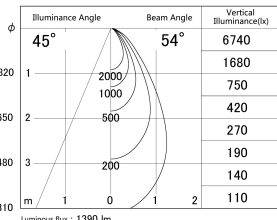

Item no. SD359-1450W9040-IK

Series Name: Lens type Cylinder  
Tracklight (In Tack) (SD359-IK)

■ Lighting Distribution Curve (cd/1000 lm)

■ Direct Horizontal Illuminance SD359-1450W9040-IK

Installation	Track mount
Type	Lens type Cylinder Tracklight (In Tack) (SD359-IK)
Fixture wattage	14W
Beam angle	54
Color Temp.	4000K
CRI	Ra>90
Luminous	1391 lm
Body	Die-cast aluminum alloy
Body finish	White
Trim finish	White
Reflector finish	N/A
IP Rate	IP20
Light source	COB module
Input Voltage	AC220~240V
Dimming Type	Non-Dimmable
Certificate	CE,CCC
Cut Hole	N/A