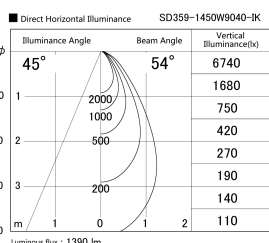

Item no. SD359-1450W9040-IK

Series Name: Lens type Cylinder
Tracklight (In Tack) (SD359-IK)

Installation	Track mount
Type	
Fixture wattage	14W
Beam angle	54
Color Temp.	4000K
CRI	Ra>90
Luminous	1391 lm
Body	Die-cast aluminum alloy
Body finish	White
Trim finish	White
Reflector finish	N/A
IP Rate	IP20
Light source	COB module
Input Voltage	AC220~240V
Dimming Type	Non-Dimmable
Certificate	CE,CCC
Cut Hole	N/A