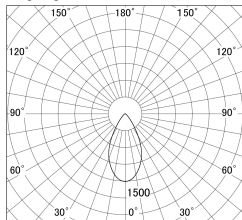

Item no. SD359-1450W9040-IK

Series Name: Lens type Cylinder  
Tracklight (In Tack) (SD359-IK)

■ Lighting Distribution Curve (cd/1000 lm)

■ Direct Horizontal Illuminance SD359-1450W9040-IK

Installation	Track mount
Type	Lens type Cylinder Tracklight (In Tack) (SD359-IK)
Fixture wattage	14W
Beam angle	54
Color Temp.	4000K
CRI	Ra>90
Luminous	1391 lm
Body	Die-cast aluminum alloy
Body finish	White
Trim finish	White
Reflector finish	N/A
IP Rate	IP20
Light source	COB module
Input Voltage	AC220~240V
Dimming Type	Non-Dimmable
Certificate	CE,CCC
Cut Hole	N/A