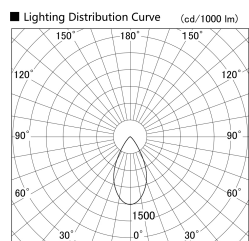

Item no. SD359-1450W9040-IK

Series Name: Lens type Cylinder
Tracklight (In Tack) (SD359-IK)

Installation	Track mount
Type	
Fixture wattage	14W
Beam angle	54
Color Temp.	4000K
CRI	Ra>90
Luminous	1391 lm
Body	Die-cast aluminum alloy
Body finish	White
Trim finish	White
Reflector finish	N/A
IP Rate	IP20
Light source	COB module
Input Voltage	AC220~240V
Dimming Type	Non-Dimmable
Certificate	CE,CCC
Cut Hole	N/A