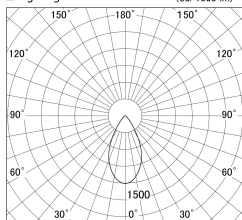

Item no. SD359-1450W9040-IK

Series Name: Lens type Cylinder
Tracklight (In Tack) (SD359-IK)

■ Lighting Distribution Curve (cd/1000 lm)

■ Direct Horizontal Illuminance SD359-1450W9040-IK

Installation	Track mount
Type	Lens type Cylinder Tracklight (In Tack) (SD359-IK)
Fixture wattage	14W
Beam angle	54
Color Temp.	4000K
CRI	Ra>90
Luminous	1391 lm
Body	Die-cast aluminum alloy
Body finish	White
Trim finish	White
Reflector finish	N/A
IP Rate	IP20
Light source	COB module
Input Voltage	AC220~240V
Dimming Type	Non-Dimmable
Certificate	CE,CCC
Cut Hole	N/A