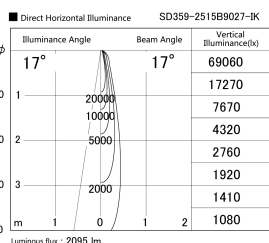

Item no. SD359-2515B9027-IK

Series Name: Lens type Cylinder  
Tracklight (In Tack) (SD359-IK)

|                  |                         |
|------------------|-------------------------|
| Installation     | Track mount             |
| Type             |                         |
| Fixture wattage  | 24.3W                   |
| Beam angle       | 17                      |
| Color Temp.      | 2700K                   |
| CRI              | Ra>90                   |
| Luminous         | 2095 lm                 |
| Body             | Die-cast aluminum alloy |
| Body finish      | Black                   |
| Trim finish      | Black                   |
| Reflector finish | N/A                     |
| IP Rate          | IP20                    |
| Light source     | COB module              |
| Input Voltage    | AC220~240V              |
| Dimming Type     | Non-Dimmable            |
| Certificate      | CE,CCC                  |
| Cut Hole         | N/A                     |