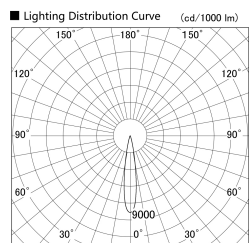

Item no. SD359-2515B9027-IK

Series Name: Lens type Cylinder  
Tracklight (In Tack) (SD359-IK)

|                  |                         |
|------------------|-------------------------|
| Installation     | Track mount             |
| Type             |                         |
| Fixture wattage  | 24.3W                   |
| Beam angle       | 17                      |
| Color Temp.      | 2700K                   |
| CRI              | Ra>90                   |
| Luminous         | 2095 lm                 |
| Body             | Die-cast aluminum alloy |
| Body finish      | Black                   |
| Trim finish      | Black                   |
| Reflector finish | N/A                     |
| IP Rate          | IP20                    |
| Light source     | COB module              |
| Input Voltage    | AC220~240V              |
| Dimming Type     | Non-Dimmable            |
| Certificate      | CE,CCC                  |
| Cut Hole         | N/A                     |