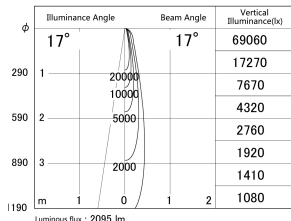

Item no. SD359-2515B9027-IK

Series Name: Lens type Cylinder
Tracklight (In Tack) (SD359-IK)

■ Lighting Distribution Curve (cd/1000 lm)

Installation	Track mount
Type	Lens type Cylinder Tracklight (In Tack) (SD359-IK)
Fixture wattage	24.3W
Beam angle	17
Color Temp.	2700K
CRI	Ra>90
Luminous	2095 lm
Body	Die-cast aluminum alloy
Body finish	Black
Trim finish	Black
Reflector finish	N/A
IP Rate	IP20
Light source	COB module
Input Voltage	AC220~240V
Dimming Type	Non-Dimmable
Certificate	CE,CCC
Cut Hole	N/A