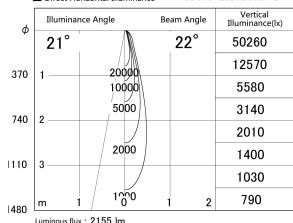

Item no. SD359-2520B9027-IK

Series Name: Lens type Cylinder
Tracklight (In Tack) (SD359-IK)

■ Lighting Distribution Curve (cd/1000 lm)

Installation	Track mount
Type	Lens type Cylinder Tracklight (In Tack) (SD359-IK)
Fixture wattage	24.3W
Beam angle	22
Color Temp.	2700K
CRI	Ra>90
Luminous	2156 lm
Body	Die-cast aluminum alloy
Body finish	Black
Trim finish	Black
Reflector finish	N/A
IP Rate	IP20
Light source	COB module
Input Voltage	AC220~240V
Dimming Type	Non-Dimmable
Certificate	CE,CCC
Cut Hole	N/A