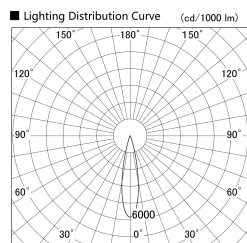

Item no. SD359-2520B9027-IK

Series Name: Lens type Cylinder
Tracklight (In Tack) (SD359-IK)

Installation	Track mount
Type	
Fixture wattage	24.3W
Beam angle	22
Color Temp.	2700K
CRI	Ra>90
Luminous	2155 lm
Body	Die-cast aluminum alloy
Body finish	Black
Trim finish	Black
Reflector finish	N/A
IP Rate	IP20
Light source	COB module
Input Voltage	AC220~240V
Dimming Type	Non-Dimmable
Certificate	CE,CCC
Cut Hole	N/A