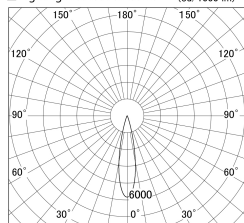

■ Lighting Distribution Curve (cd/1000 lm)