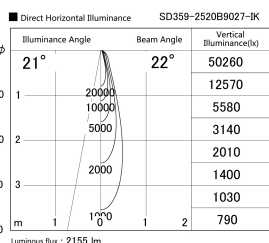

Item no. SD359-2520B9027-IK

Series Name: Lens type Cylinder
Tracklight (In Tack) (SD359-IK)

Installation	Track mount
Type	
Fixture wattage	24.3W
Beam angle	22
Color Temp.	2700K
CRI	Ra>90
Luminous	2155 lm
Body	Die-cast aluminum alloy
Body finish	Black
Trim finish	Black
Reflector finish	N/A
IP Rate	IP20
Light source	COB module
Input Voltage	AC220~240V
Dimming Type	Non-Dimmable
Certificate	CE,CCC
Cut Hole	N/A