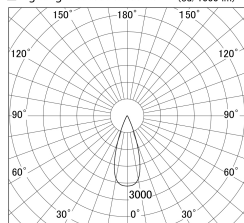

Item no. SD359-2535B9027-IK

Series Name: Lens type Cylinder  
Tracklight (In Tack) (SD359-IK)

■ Lighting Distribution Curve (cd/1000 lm)

■ Direct Horizontal Illuminance SD359-2535B9027-IK

Installation	Track mount
Type	Lens type Cylinder Tracklight (In Tack) (SD359-IK)
Fixture wattage	24.3W
Beam angle	36
Color Temp.	2700K
CRI	Ra>90
Luminous	2128 lm
Body	Die-cast aluminum alloy
Body finish	Black
Trim finish	Black
Reflector finish	N/A
IP Rate	IP20
Light source	COB module
Input Voltage	AC220~240V
Dimming Type	Non-Dimmable
Certificate	CE,CCC
Cut Hole	N/A