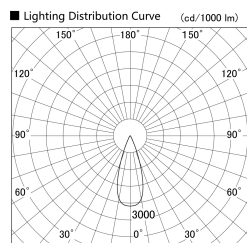

Item no. SD359-2535B9027-IK

Series Name: Lens type Cylinder
Tracklight (In Tack) (SD359-IK)

Installation	Track mount
Type	
Fixture wattage	24.3W
Beam angle	36
Color Temp.	2700K
CRI	Ra>90
Luminous	2128 lm
Body	Die-cast aluminum alloy
Body finish	Black
Trim finish	Black
Reflector finish	N/A
IP Rate	IP20
Light source	COB module
Input Voltage	AC220~240V
Dimming Type	Non-Dimmable
Certificate	CE,CCC
Cut Hole	N/A