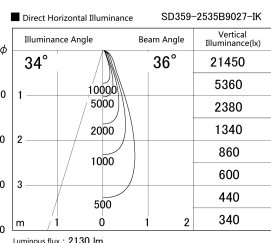

Item no. SD359-2535B9027-IK

Series Name: Lens type Cylinder
Tracklight (In Tack) (SD359-IK)

Installation	Track mount
Type	
Fixture wattage	24.3W
Beam angle	36
Color Temp.	2700K
CRI	Ra>90
Luminous	2128 lm
Body	Die-cast aluminum alloy
Body finish	Black
Trim finish	Black
Reflector finish	N/A
IP Rate	IP20
Light source	COB module
Input Voltage	AC220~240V
Dimming Type	Non-Dimmable
Certificate	CE,CCC
Cut Hole	N/A