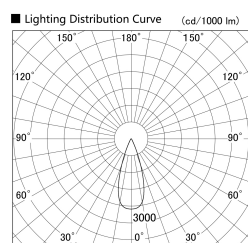

Item no. SD359-2535B9027-IK

Series Name: Lens type Cylinder
Tracklight (In Tack) (SD359-IK)

Installation	Track mount
Type	Lens type Cylinder Tracklight (In Tack) (SD359-IK)
Fixture wattage	24.3W
Beam angle	36
Color Temp.	2700K
CRI	Ra>90
Luminous	2128 lm
Body	Die-cast aluminum alloy
Body finish	Black
Trim finish	Black
Reflector finish	N/A
IP Rate	IP20
Light source	COB module
Input Voltage	AC220~240V
Dimming Type	Non-Dimmable
Certificate	CE,CCC
Cut Hole	N/A