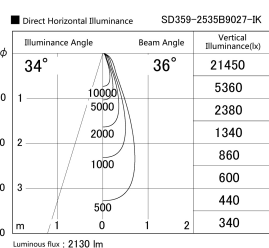

Item no. SD359-2535B9027-IK

Series Name: Lens type Cylinder
Tracklight (In Tack) (SD359-IK)

Installation	Track mount
Type	Lens type Cylinder Tracklight (In Tack) (SD359-IK)
Fixture wattage	24.3W
Beam angle	36
Color Temp.	2700K
CRI	Ra>90
Luminous	2128 lm
Body	Die-cast aluminum alloy
Body finish	Black
Trim finish	Black
Reflector finish	N/A
IP Rate	IP20
Light source	COB module
Input Voltage	AC220~240V
Dimming Type	Non-Dimmable
Certificate	CE,CCC
Cut Hole	N/A