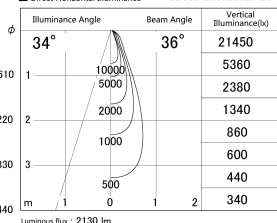

Item no. SD359-2535B9027-IK

Series Name: Lens type Cylinder  
Tracklight (In Tack) (SD359-IK)

■ Lighting Distribution Curve (cd/1000 lm)

■ Direct Horizontal Illuminance SD359-2535B9027-IK

Installation	Track mount
Type	Lens type Cylinder Tracklight (In Tack) (SD359-IK)
Fixture wattage	24.3W
Beam angle	36
Color Temp.	2700K
CRI	Ra>90
Luminous	2128 lm
Body	Die-cast aluminum alloy
Body finish	Black
Trim finish	Black
Reflector finish	N/A
IP Rate	IP20
Light source	COB module
Input Voltage	AC220~240V
Dimming Type	Non-Dimmable
Certificate	CE,CCC
Cut Hole	N/A