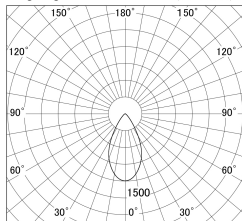

■ Lighting Distribution Curve (cd/1000 lm)