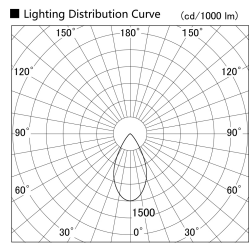

Item no. SD359-2550B9027-IK

Series Name: Lens type Cylinder  
Tracklight (In Tack) (SD359-IK)

Installation	Track mount
Type	
Fixture wattage	24.3W
Beam angle	54
Color Temp.	2700K
CRI	Ra>90
Luminous	2137 lm
Body	Die-cast aluminum alloy
Body finish	Black
Trim finish	Black
Reflector finish	N/A
IP Rate	IP20
Light source	COB module
Input Voltage	AC220~240V
Dimming Type	Non-Dimmable
Certificate	CE,CCC
Cut Hole	N/A