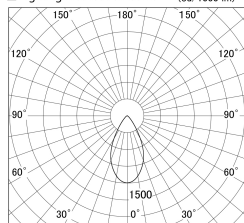

Item no. SD359-2550B9027-IK

Series Name: Lens type Cylinder
Tracklight (In Tack) (SD359-IK)

■ Lighting Distribution Curve (cd/1000 lm)

■ Direct Horizontal Illuminance SD359-2550B9027-IK

| | |
|------------------|--|
| Installation | Track mount |
| Type | Lens type Cylinder Tracklight (In Tack) (SD359-IK) |
| Fixture wattage | 24.3W |
| Beam angle | 54 |
| Color Temp. | 2700K |
| CRI | Ra>90 |
| Luminous | 2137 lm |
| Body | Die-cast aluminum alloy |
| Body finish | Black |
| Trim finish | Black |
| Reflector finish | N/A |
| IP Rate | IP20 |
| Light source | COB module |
| Input Voltage | AC220~240V |
| Dimming Type | Non-Dimmable |
| Certificate | CE,CCC |
| Cut Hole | N/A |