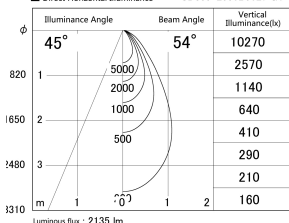

Item no. SD359-2550B9027-IK

Series Name: Lens type Cylinder
Tracklight (In Tack) (SD359-IK)

■ Lighting Distribution Curve (cd/1000 lm)

■ Direct Horizontal Illuminance SD359-2550B9027-IK

| | |
|------------------|--|
| Installation | Track mount |
| Type | Lens type Cylinder Tracklight (In Tack) (SD359-IK) |
| Fixture wattage | 24.3W |
| Beam angle | 54 |
| Color Temp. | 2700K |
| CRI | Ra>90 |
| Luminous | 2137 lm |
| Body | Die-cast aluminum alloy |
| Body finish | Black |
| Trim finish | Black |
| Reflector finish | N/A |
| IP Rate | IP20 |
| Light source | COB module |
| Input Voltage | AC220~240V |
| Dimming Type | Non-Dimmable |
| Certificate | CE,CCC |
| Cut Hole | N/A |