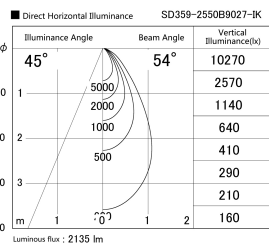

Item no. SD359-2550B9027-IK

Series Name: Lens type Cylinder  
Tracklight (In Tack) (SD359-IK)

Installation	Track mount
Type	
Fixture wattage	24.3W
Beam angle	54
Color Temp.	2700K
CRI	Ra>90
Luminous	2137 lm
Body	Die-cast aluminum alloy
Body finish	Black
Trim finish	Black
Reflector finish	N/A
IP Rate	IP20
Light source	COB module
Input Voltage	AC220~240V
Dimming Type	Non-Dimmable
Certificate	CE,CCC
Cut Hole	N/A