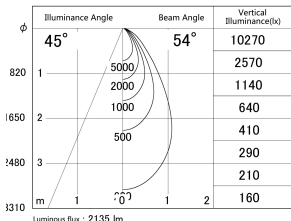

Item no. SD359-2550B9027-IK

Series Name: Lens type Cylinder
Tracklight (In Tack) (SD359-IK)

■ Lighting Distribution Curve (cd/1000 lm)

Installation	Track mount
Type	Lens type Cylinder Tracklight (In Tack) (SD359-IK)
Fixture wattage	24.3W
Beam angle	54
Color Temp.	2700K
CRI	Ra>90
Luminous	2137 lm
Body	Die-cast aluminum alloy
Body finish	Black
Trim finish	Black
Reflector finish	N/A
IP Rate	IP20
Light source	COB module
Input Voltage	AC220~240V
Dimming Type	Non-Dimmable
Certificate	CE,CCC
Cut Hole	N/A