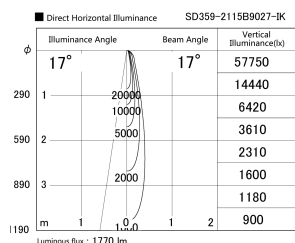

Item no. SD359-2115B9027-IK

Series Name: Lens type Cylinder
Tracklight (In Tack) (SD359-IK)

Installation	Track mount
Type	Lens type Cylinder Tracklight (In Tack) (SD359-IK)
Fixture wattage	21W
Beam angle	17
Color Temp.	2700K
CRI	Ra>90
Luminous	1771 lm
Body	Die-cast aluminum alloy
Body finish	Black
Trim finish	Black
Reflector finish	N/A
IP Rate	IP20
Light source	COB module
Input Voltage	AC220~240V
Dimming Type	Non-Dimmable
Certificate	CE,CCC
Cut Hole	N/A