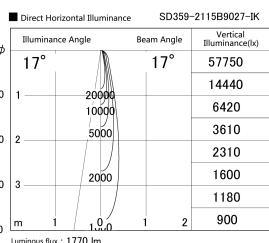

Item no. SD359-2115B9027-IK

Series Name: Lens type Cylinder
Tracklight (In Tack) (SD359-IK)

Installation	Track mount
Type	
Fixture wattage	21W
Beam angle	17
Color Temp.	2700K
CRI	Ra>90
Luminous	1771 lm
Body	Die-cast aluminum alloy
Body finish	Black
Trim finish	Black
Reflector finish	N/A
IP Rate	IP20
Light source	COB module
Input Voltage	AC220~240V
Dimming Type	Non-Dimmable
Certificate	CE,CCC
Cut Hole	N/A