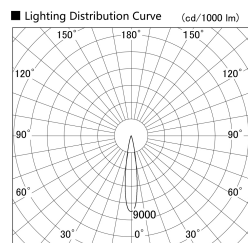

Item no. SD359-2115B9027-IK

Series Name: Lens type Cylinder
Tracklight (In Tack) (SD359-IK)

Installation	Track mount
Type	Lens type Cylinder Tracklight (In Tack) (SD359-IK)
Fixture wattage	21W
Beam angle	17
Color Temp.	2700K
CRI	Ra>90
Luminous	1771 lm
Body	Die-cast aluminum alloy
Body finish	Black
Trim finish	Black
Reflector finish	N/A
IP Rate	IP20
Light source	COB module
Input Voltage	AC220~240V
Dimming Type	Non-Dimmable
Certificate	CE,CCC
Cut Hole	N/A