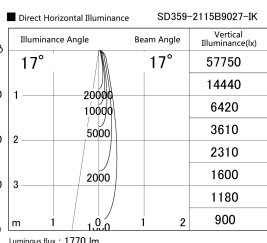

Item no. SD359-2115B9027-IK

Series Name: Lens type Cylinder  
Tracklight (In Tack) (SD359-IK)

Installation	Track mount		
Type	Lens type	Cylinder	
	Tracklight	(In Tack)	(SD359-IK)
Fixture wattage	21W		
Beam angle	17		
Color Temp.	2700K		
CRI	Ra>90		
Luminous	1771 lm		
Body	Die-cast aluminum alloy		
Body finish	Black		
Trim finish	Black		
Reflector finish	N/A		
IP Rate	IP20		
Light source	COB module		
Input Voltage	AC220~240V		
Dimming Type	Non-Dimmable		
Certificate	CE,CCC		
Cut Hole	N/A		