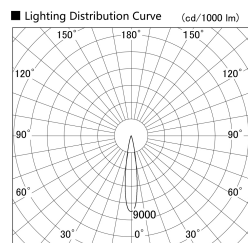

Item no. SD359-2115B9027-IK

Series Name: Lens type Cylinder  
Tracklight (In Tack) (SD359-IK)

Installation	Track mount		
Type	Lens type	Cylinder	
	Tracklight	(In Tack)	(SD359-IK)
Fixture wattage	21W		
Beam angle	17		
Color Temp.	2700K		
CRI	Ra>90		
Luminous	1771 lm		
Body	Die-cast aluminum alloy		
Body finish	Black		
Trim finish	Black		
Reflector finish	N/A		
IP Rate	IP20		
Light source	COB module		
Input Voltage	AC220~240V		
Dimming Type	Non-Dimmable		
Certificate	CE,CCC		
Cut Hole	N/A		