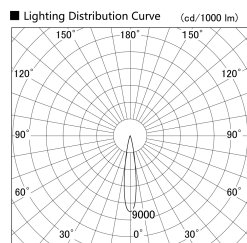

Item no. SD359-2115B9027-IK

Series Name: Lens type Cylinder
Tracklight (In Tack) (SD359-IK)

Installation	Track mount
Type	
Fixture wattage	21W
Beam angle	17
Color Temp.	2700K
CRI	Ra>90
Luminous	1771 lm
Body	Die-cast aluminum alloy
Body finish	Black
Trim finish	Black
Reflector finish	N/A
IP Rate	IP20
Light source	COB module
Input Voltage	AC220~240V
Dimming Type	Non-Dimmable
Certificate	CE,CCC
Cut Hole	N/A