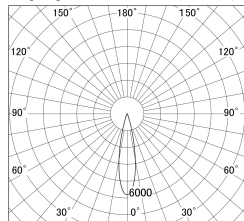

■ Lighting Distribution Curve (cd/1000 lm)