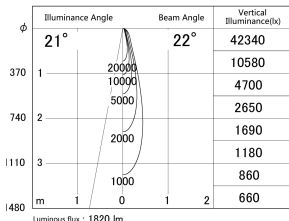

Item no. SD359-2120B9027-IK

Series Name: Lens type Cylinder
Tracklight (In Tack) (SD359-IK)

■ Lighting Distribution Curve (cd/1000 lm)

Installation	Track mount
Type	
Fixture wattage	21W
Beam angle	22
Color Temp.	2700K
CRI	Ra>90
Luminous	1822 lm
Body	Die-cast aluminum alloy
Body finish	Black
Trim finish	Black
Reflector finish	N/A
IP Rate	IP20
Light source	COB module
Input Voltage	AC220~240V
Dimming Type	Non-Dimmable
Certificate	CE,CCC
Cut Hole	N/A