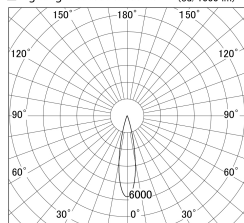

■ Lighting Distribution Curve (cd/1000 lm)