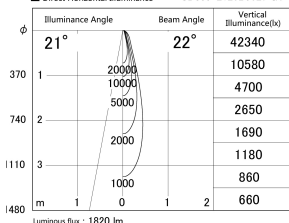

Item no. SD359-2120B9027-IK

Series Name: Lens type Cylinder
Tracklight (In Tack) (SD359-IK)

■ Lighting Distribution Curve (cd/1000 lm)

Installation	Track mount		
Type	Lens type	Cylinder	
	Tracklight	(In Tack)	(SD359-IK)
Fixture wattage	21W		
Beam angle	22		
Color Temp.	2700K		
CRI	Ra>90		
Luminous	1822 lm		
Body	Die-cast aluminum alloy		
Body finish	Black		
Trim finish	Black		
Reflector finish	N/A		
IP Rate	IP20		
Light source	COB module		
Input Voltage	AC220~240V		
Dimming Type	Non-Dimmable		
Certificate	CE,CCC		
Cut Hole	N/A