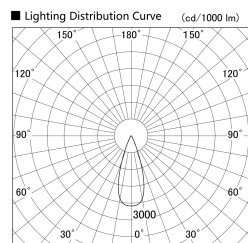

Item no. SD359-2135B9027-IK

Series Name: Lens type Cylinder
Tracklight (In Tack) (SD359-IK)

Installation	Track mount		
Type	Lens type	Cylinder	
	Tracklight	(In Tack)	
	(SD359-IK)		
Fixture wattage	21W		
Beam angle	36		
Color Temp.	2700K		
CRI	Ra>90		
Luminous	1793 lm		
Body	Die-cast aluminum alloy		
Body finish	Black		
Trim finish	Black		
Reflector finish	N/A		
IP Rate	IP20		
Light source	COB module		
Input Voltage	AC220~240V		
Dimming Type	Non-Dimmable		
Certificate	CE,CCC		
Cut Hole	N/A		