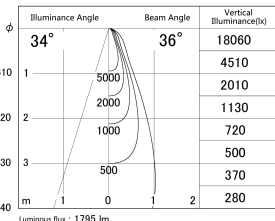

Item no. SD359-2135B9027-IK

Series Name: Lens type Cylinder
Tracklight (In Tack) (SD359-IK)

■ Lighting Distribution Curve (cd/1000 lm)

Installation	Track mount
Type	Lens type Cylinder Tracklight (In Tack) (SD359-IK)
Fixture wattage	21W
Beam angle	36
Color Temp.	2700K
CRI	Ra>90
Luminous	1793 lm
Body	Die-cast aluminum alloy
Body finish	Black
Trim finish	Black
Reflector finish	N/A
IP Rate	IP20
Light source	COB module
Input Voltage	AC220~240V
Dimming Type	Non-Dimmable
Certificate	CE,CCC
Cut Hole	N/A