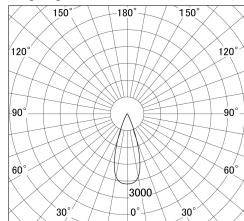

■ Lighting Distribution Curve (cd/1000 lm)