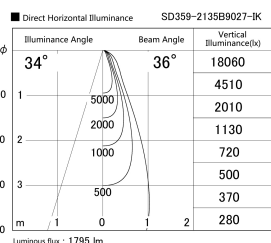

Item no. SD359-2135B9027-IK

Series Name: Lens type Cylinder
Tracklight (In Tack) (SD359-IK)

Installation	Track mount
Type	
Fixture wattage	21W
Beam angle	36
Color Temp.	2700K
CRI	Ra>90
Luminous	1793 lm
Body	Die-cast aluminum alloy
Body finish	Black
Trim finish	Black
Reflector finish	N/A
IP Rate	IP20
Light source	COB module
Input Voltage	AC220~240V
Dimming Type	Non-Dimmable
Certificate	CE,CCC
Cut Hole	N/A