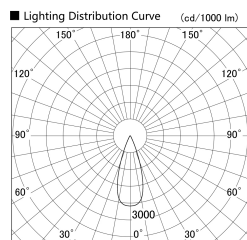

Item no. SD359-2135B9027-IK

Series Name: Lens type Cylinder
Tracklight (In Tack) (SD359-IK)

Installation	Track mount
Type	
Fixture wattage	21W
Beam angle	36
Color Temp.	2700K
CRI	Ra>90
Luminous	1793 lm
Body	Die-cast aluminum alloy
Body finish	Black
Trim finish	Black
Reflector finish	N/A
IP Rate	IP20
Light source	COB module
Input Voltage	AC220~240V
Dimming Type	Non-Dimmable
Certificate	CE,CCC
Cut Hole	N/A