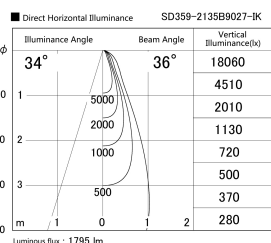

Item no. SD359-2135B9027-IK

Series Name: Lens type Cylinder
Tracklight (In Tack) (SD359-IK)

Installation	Track mount		
Type	Lens type	Cylinder	
	Tracklight	(In Tack)	
	(SD359-IK)		
Fixture wattage	21W		
Beam angle	36		
Color Temp.	2700K		
CRI	Ra>90		
Luminous	1793 lm		
Body	Die-cast aluminum alloy		
Body finish	Black		
Trim finish	Black		
Reflector finish	N/A		
IP Rate	IP20		
Light source	COB module		
Input Voltage	AC220~240V		
Dimming Type	Non-Dimmable		
Certificate	CE,CCC		
Cut Hole	N/A		