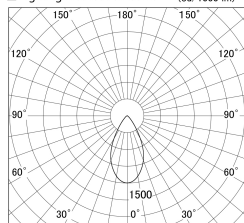

■ Lighting Distribution Curve (cd/1000 lm)