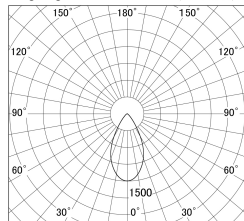

■ Lighting Distribution Curve (cd/1000 lm)