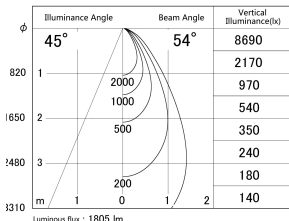

Item no. SD359-2150B9027-IK

Series Name: Lens type Cylinder
Tracklight (In Tack) (SD359-IK)

■ Lighting Distribution Curve (cd/1000 lm)

Installation	Track mount
Type	
Fixture wattage	21W
Beam angle	54
Color Temp.	2700K
CRI	Ra>90
Luminous	1806 lm
Body	Die-cast aluminum alloy
Body finish	Black
Trim finish	Black
Reflector finish	N/A
IP Rate	IP20
Light source	COB module
Input Voltage	AC220~240V
Dimming Type	Non-Dimmable
Certificate	CE,CCC
Cut Hole	N/A