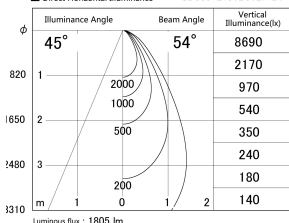

Item no. SD359-2150B9027-IK

Series Name: Lens type Cylinder
Tracklight (In Tack) (SD359-IK)

■ Lighting Distribution Curve (cd/1000 lm)

Installation	Track mount
Type	Lens type Cylinder Tracklight (In Tack) (SD359-IK)
Fixture wattage	21W
Beam angle	54
Color Temp.	2700K
CRI	Ra>90
Luminous	1806 lm
Body	Die-cast aluminum alloy
Body finish	Black
Trim finish	Black
Reflector finish	N/A
IP Rate	IP20
Light source	COB module
Input Voltage	AC220~240V
Dimming Type	Non-Dimmable
Certificate	CE,CCC
Cut Hole	N/A